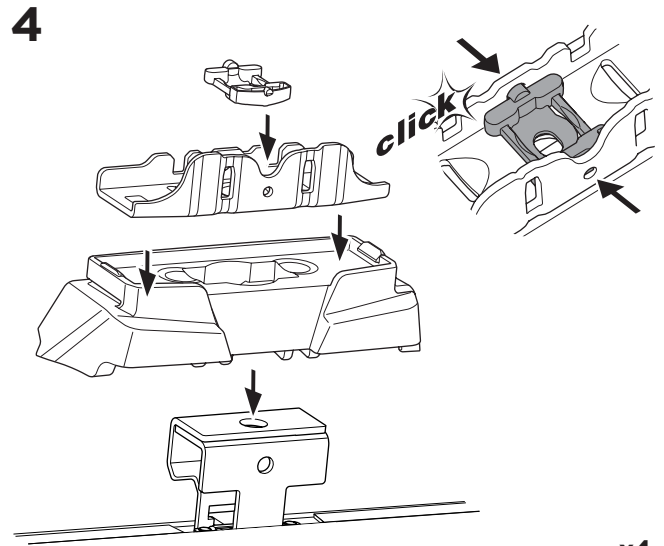

1

Kit 187184

Toyota Highlander (XU50), 5-dr SUV, 14-19

This kit is only for vehicles with fixpoint mounting.

x4

x4