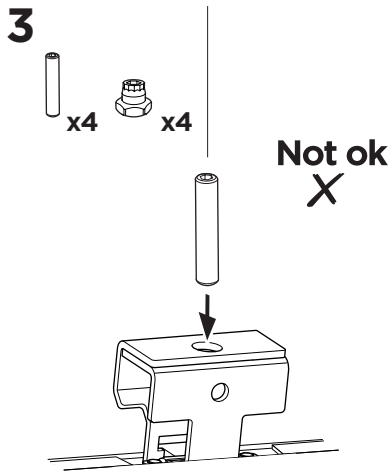

1

Kit 187184

Toyota Highlander (XU50), 5-dr SUV, 14-19

This kit is only for vehicles with fixpoint mounting.

x4

x4