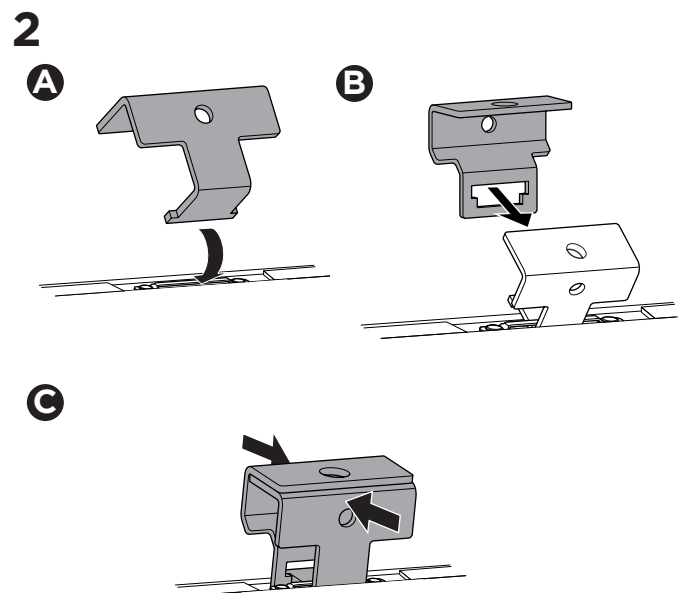

1

Kit 187184

Toyota Highlander (XU50), 5-dr SUV, 14-19

This kit is only for vehicles with fixpoint mounting.

x4

x4