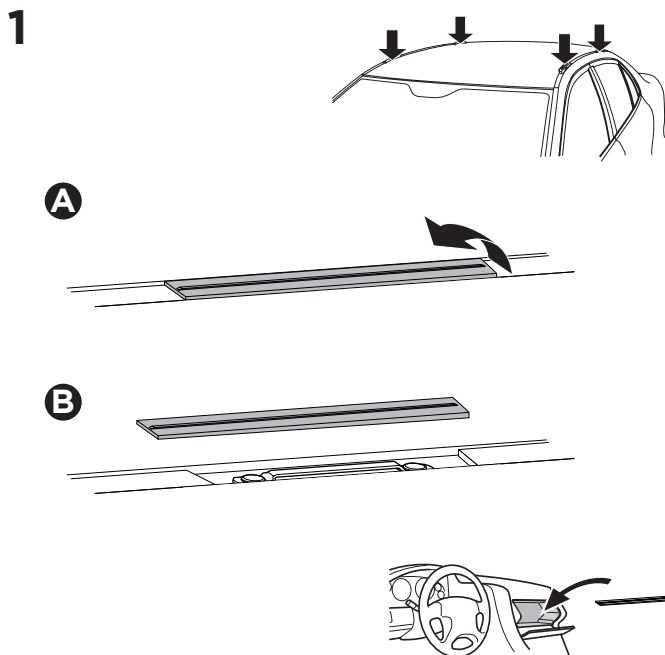

1

Kit 187184

Toyota Highlander (XU50), 5-dr SUV, 14-19

This kit is only for vehicles with fixpoint mounting.

x4

x4