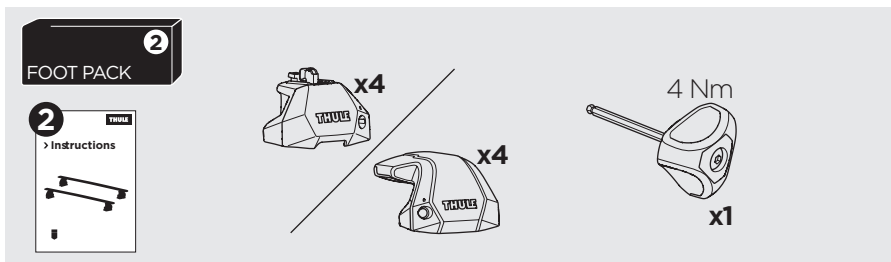

1

Kit 187184

Toyota Highlander (XU50), 5-dr SUV, 14-19

This kit is only for vehicles with fixpoint mounting.

x4

x4