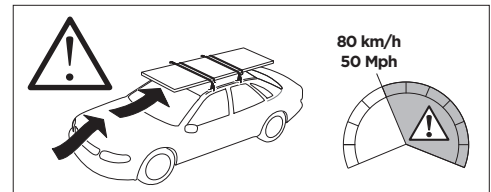

1

Kit 187184

Toyota Highlander (XU50), 5-dr SUV, 14-19

This kit is only for vehicles with fixpoint mounting.

x4

x4