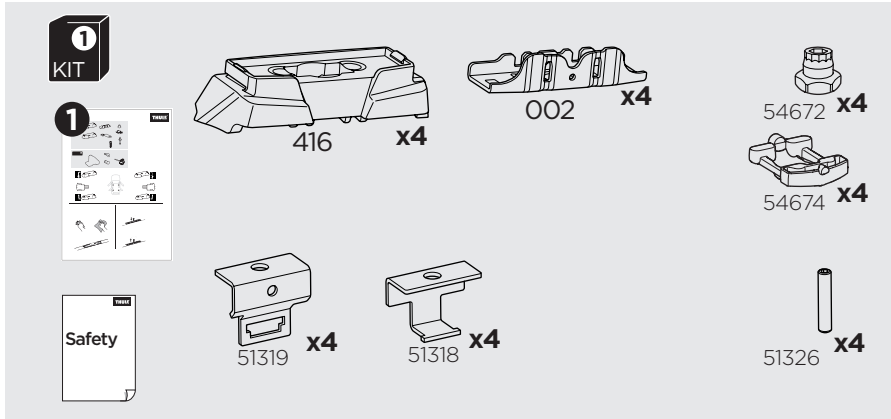

1

Kit 187184

Toyota Highlander (XU50), 5-dr SUV, 14-19

This kit is only for vehicles with fixpoint mounting.

x4

x4