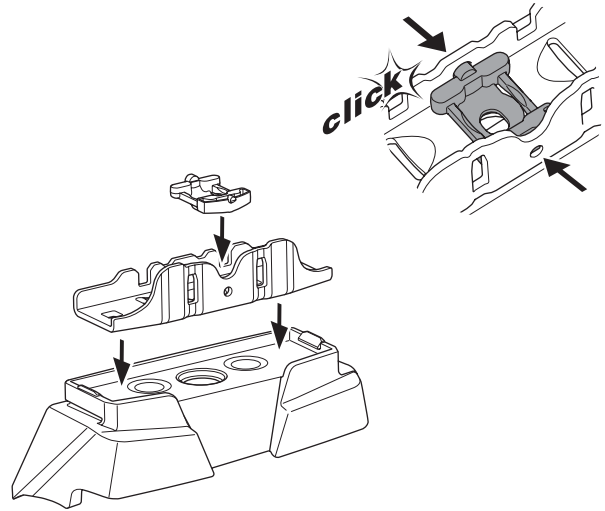

1

Kit 187138

SUBARU Impreza, 4-dr Sedan, 17-

ISO 11154-E

This kit is only for vehicles with fixpoint mounting.

3

4

5