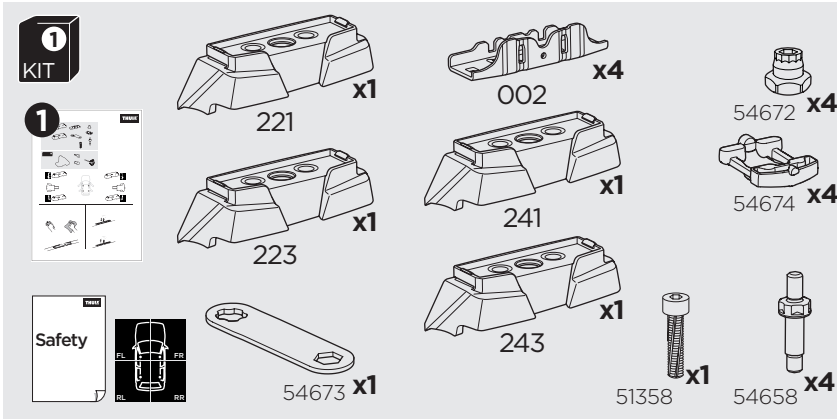

1

Kit 187138

SUBARU Impreza, 4-dr Sedan, 17-

ISO 11154-E

This kit is only for vehicles with fixpoint mounting.

3

4

5