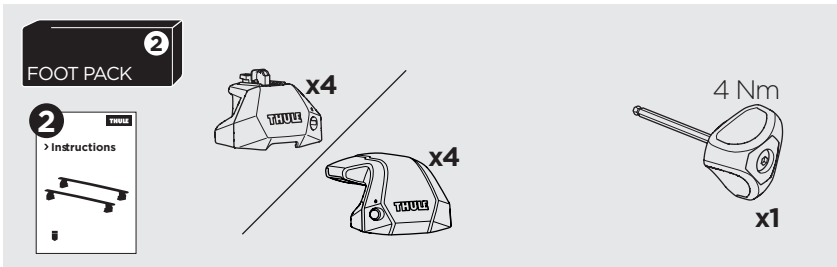

1

Kit 187138

SUBARU Impreza, 4-dr Sedan, 17-

ISO 11154-E

This kit is only for vehicles with fixpoint mounting.

3

4

5