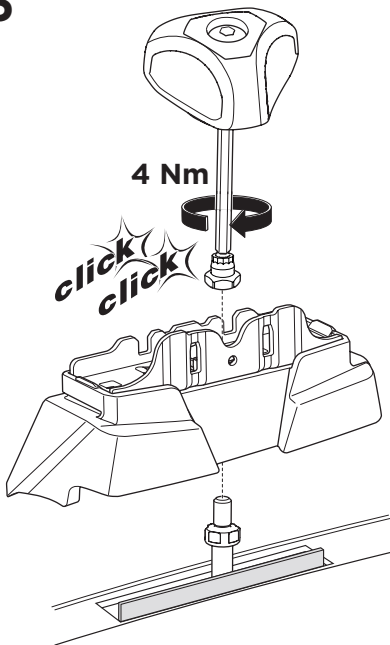

1

Kit 187138

SUBARU Impreza, 4-dr Sedan, 17-

ISO 11154-E

This kit is only for vehicles with fixpoint mounting.

3

4

5