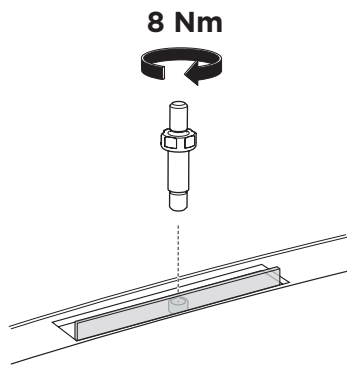

1

Kit 187138

SUBARU Impreza, 4-dr Sedan, 17-

ISO 11154-E

This kit is only for vehicles with fixpoint mounting.

3

4

5