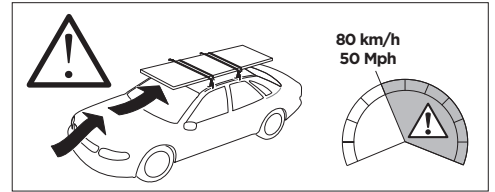

1

Kit 187138

SUBARU Impreza, 4-dr Sedan, 17-

ISO 11154-E

This kit is only for vehicles with fixpoint mounting.

3

4

5