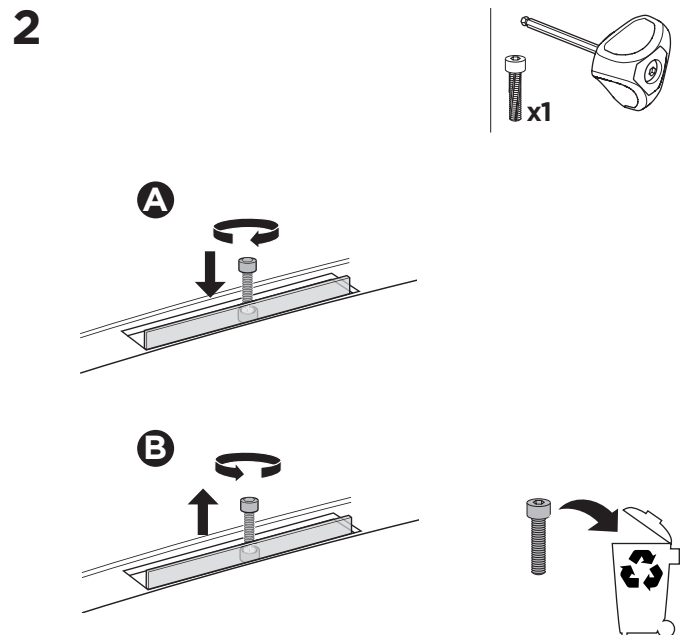

1

Kit 187138

SUBARU Impreza, 4-dr Sedan, 17-

ISO 11154-E

This kit is only for vehicles with fixpoint mounting.

3

4

5