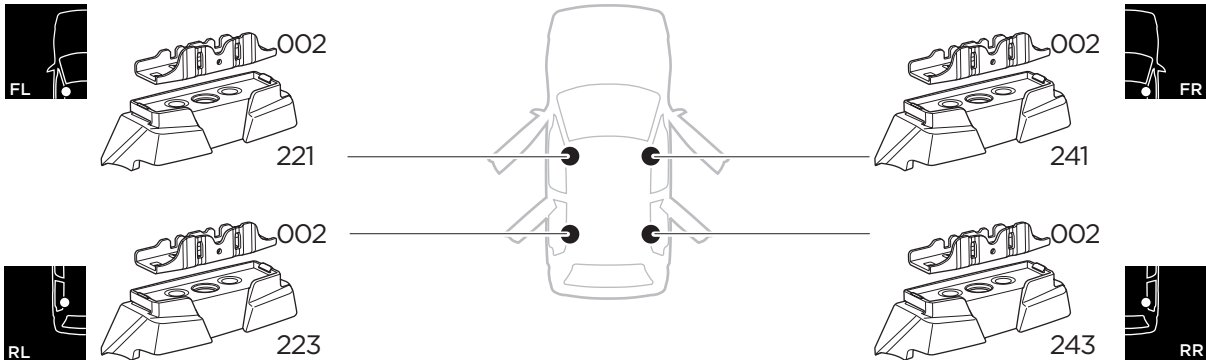

1

Kit 187138

SUBARU Impreza, 4-dr Sedan, 17-

ISO 11154-E

This kit is only for vehicles with fixpoint mounting.

3

4

5