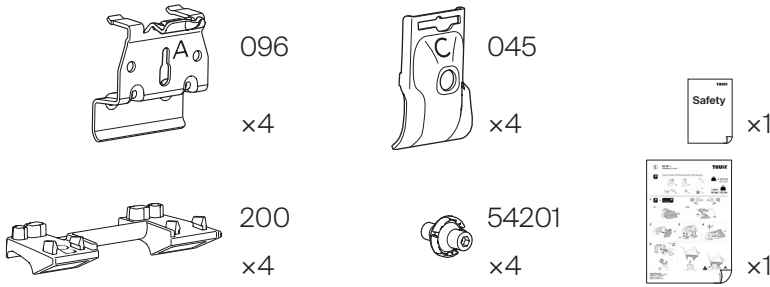

1

Kit 186265

HYUNDAI Tucson (NX5), 5-dr SUV, 27-

THULE

SWEDEN

1
KIT

THIS KIT IS ONLY FOR VEHICLES WITH FLUSH RAILING.

1