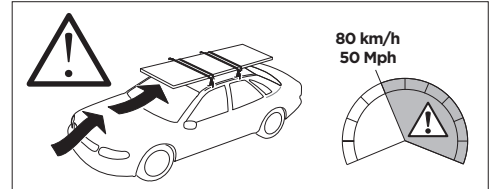

1

Kit 145257

VOLKSWAGEN Passat, 4-dr Sedan, 20-

For cars without mounting holes in the door frame

ISO 11154-E

5560158001

Bring your life
thule.com

THULE WingBar Evo	THULE WingBar Edge	THULE WingBar	THULE SquareBar Evo	Evo X (scale)	Edge X (scale)
VOLKSWAGEN Passat, 4-dr Sedan, 20-				44,5	H
THULE ProBar Evo	THULE SlideBar Evo				X (mm/inch)
VOLKSWAGEN Passat, 4-dr Sedan, 20-				1096 mm / 43 1/8"	