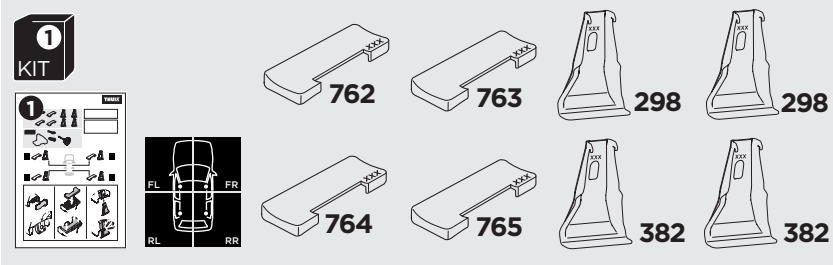

1

Kit 145257

VOLKSWAGEN Passat, 4-dr Sedan, 20-

For cars without mounting holes in the door frame

ISO 11154-E

5560158001

Bring your life
thule.com

THULE WingBar Evo	THULE WingBar Edge	THULE WingBar	THULE SquareBar Evo	Evo X (scale)	Edge X (scale)
VOLKSWAGEN Passat, 4-dr Sedan, 20-				44,5	H
THULE ProBar Evo	THULE SlideBar Evo				X (mm/inch)
VOLKSWAGEN Passat, 4-dr Sedan, 20-				1096 mm / 43 1/8"	

THULE WingBar Evo	THULE WingBar Edge	THULE WingBar	THULE SquareBar Evo	Evo Y (scale)	Edge Y (scale)
VOLKSWAGEN Passat, 4-dr Sedan, 20-				39	A
THULE ProBar Evo	THULE SlideBar Evo				Y (mm/inch)
VOLKSWAGEN Passat, 4-dr Sedan, 20-				1041 mm / 41"	

	W (mm/inch)	Z (mm/inch)
VOLKSWAGEN Passat, 4-dr Sedan, 20-	700 mm / 27 1/2"	250 mm / 9 7/8"