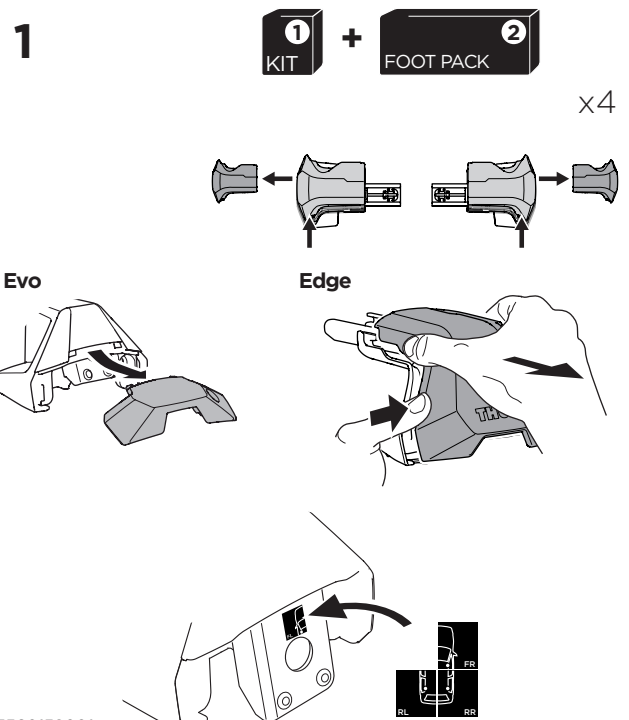

1

Kit 145257

VOLKSWAGEN Passat, 4-dr Sedan, 20-

For cars without mounting holes in the door frame

ISO 11154-E

5560158001

Bring your life
thule.com

THULE WingBar Evo	THULE WingBar Edge	THULE WingBar	THULE SquareBar Evo	Evo X (scale)	Edge X (scale)
VOLKSWAGEN Passat, 4-dr Sedan, 20-				44,5	H
THULE ProBar Evo	THULE SlideBar Evo				X (mm/inch)
VOLKSWAGEN Passat, 4-dr Sedan, 20-				1096 mm / 43 1/8"	

THULE WingBar Evo	THULE WingBar Edge	THULE WingBar	THULE SquareBar Evo	Evo Y (scale)	Edge Y (scale)
VOLKSWAGEN Passat, 4-dr Sedan, 20-				39	A
THULE ProBar Evo	THULE SlideBar Evo				Y (mm/inch)
VOLKSWAGEN Passat, 4-dr Sedan, 20-				1041 mm / 41"	

	W (mm/inch)	Z (mm/inch)
VOLKSWAGEN Passat, 4-dr Sedan, 20-	700 mm / 27 1/2"	250 mm / 9 7/8"