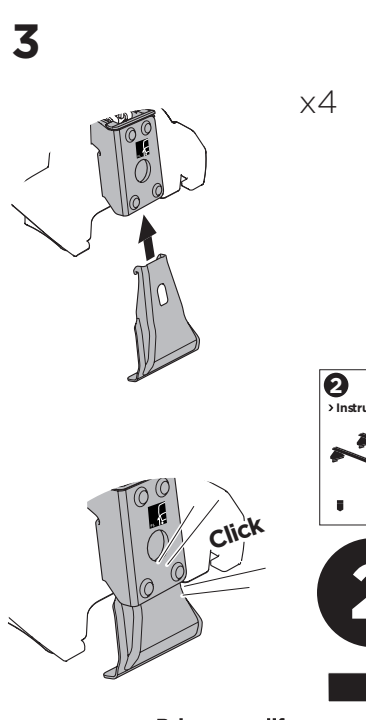

1

Kit 145257

VOLKSWAGEN Passat, 4-dr Sedan, 20-

For cars without mounting holes in the door frame

ISO 11154-E

5560158001

Bring your life
thule.com

THULE WingBar Evo	THULE WingBar Edge	THULE WingBar	THULE SquareBar Evo	Evo X (scale)	Edge X (scale)
VOLKSWAGEN Passat, 4-dr Sedan, 20-				44,5	H
THULE ProBar Evo	THULE SlideBar Evo				X (mm/inch)
VOLKSWAGEN Passat, 4-dr Sedan, 20-				1096 mm / 43 1/8"	

THULE WingBar Evo	THULE WingBar Edge	THULE WingBar	THULE SquareBar Evo	Evo Y (scale)	Edge Y (scale)
VOLKSWAGEN Passat, 4-dr Sedan, 20-				39	A
THULE ProBar Evo	THULE SlideBar Evo				Y (mm/inch)
VOLKSWAGEN Passat, 4-dr Sedan, 20-				1041 mm / 41"	

	W (mm/inch)	Z (mm/inch)
VOLKSWAGEN Passat, 4-dr Sedan, 20-	700 mm / 27 1/2"	250 mm / 9 7/8"