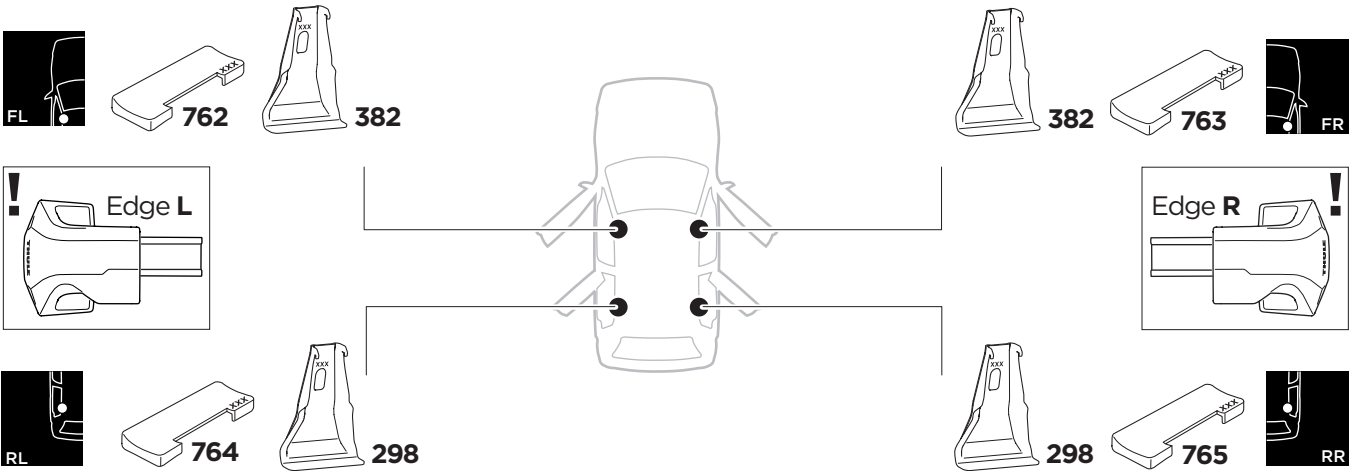

1

Kit 145257

VOLKSWAGEN Passat, 4-dr Sedan, 20-

For cars without mounting holes in the door frame

ISO 11154-E

5560158001

Bring your life
thule.com

THULE WingBar Evo	THULE WingBar Edge	THULE WingBar	THULE SquareBar Evo	Evo X (scale)	Edge X (scale)
VOLKSWAGEN Passat, 4-dr Sedan, 20-				44,5	H
THULE ProBar Evo	THULE SlideBar Evo				X (mm/inch)
VOLKSWAGEN Passat, 4-dr Sedan, 20-				1096 mm / 43 1/8"	

THULE WingBar Evo	THULE WingBar Edge	THULE WingBar	THULE SquareBar Evo	Evo Y (scale)	Edge Y (scale)
VOLKSWAGEN Passat, 4-dr Sedan, 20-				39	A
THULE ProBar Evo	THULE SlideBar Evo				Y (mm/inch)
VOLKSWAGEN Passat, 4-dr Sedan, 20-				1041 mm / 41"	

	W (mm/inch)	Z (mm/inch)
VOLKSWAGEN Passat, 4-dr Sedan, 20-	700 mm / 27 1/2"	250 mm / 9 7/8"