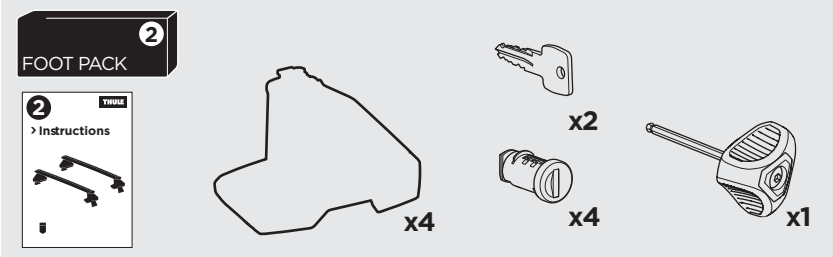

1

Kit 145257

VOLKSWAGEN Passat, 4-dr Sedan, 20-

For cars without mounting holes in the door frame

ISO 11154-E

5560158001

Bring your life
thule.com

THULE WingBar Evo	THULE WingBar Edge	THULE WingBar	THULE SquareBar Evo	Evo X (scale)	Edge X (scale)
VOLKSWAGEN Passat, 4-dr Sedan, 20-				44,5	H
THULE ProBar Evo	THULE SlideBar Evo				X (mm/inch)
VOLKSWAGEN Passat, 4-dr Sedan, 20-				1096 mm / 43 1/8"	

THULE WingBar Evo	THULE WingBar Edge	THULE WingBar	THULE SquareBar Evo	Evo Y (scale)	Edge Y (scale)
VOLKSWAGEN Passat, 4-dr Sedan, 20-				39	A
THULE ProBar Evo	THULE SlideBar Evo				Y (mm/inch)
VOLKSWAGEN Passat, 4-dr Sedan, 20-				1041 mm / 41"	

	W (mm/inch)	Z (mm/inch)
VOLKSWAGEN Passat, 4-dr Sedan, 20-	700 mm / 27 1/2"	250 mm / 9 7/8"