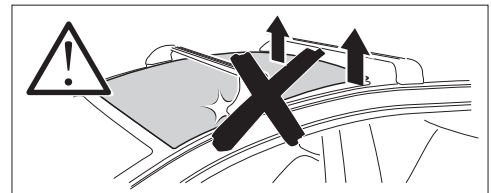

1

Kit 145257

VOLKSWAGEN Passat, 4-dr Sedan, 20-

For cars without mounting holes in the door frame

ISO 11154-E

5560158001

Bring your life
thule.com

THULE WingBar Evo	THULE WingBar Edge	THULE WingBar	THULE SquareBar Evo	Evo X (scale)	Edge X (scale)
VOLKSWAGEN Passat, 4-dr Sedan, 20-				44,5	H
THULE ProBar Evo	THULE SlideBar Evo				X (mm/inch)
VOLKSWAGEN Passat, 4-dr Sedan, 20-				1096 mm / 43 1/8"	

THULE WingBar Evo	THULE WingBar Edge	THULE WingBar	THULE SquareBar Evo	Evo Y (scale)	Edge Y (scale)
VOLKSWAGEN Passat, 4-dr Sedan, 20-				39	A
THULE ProBar Evo	THULE SlideBar Evo				Y (mm/inch)
VOLKSWAGEN Passat, 4-dr Sedan, 20-				1041 mm / 41"	

	W (mm/inch)	Z (mm/inch)
VOLKSWAGEN Passat, 4-dr Sedan, 20-	700 mm / 27 1/2"	250 mm / 9 7/8"