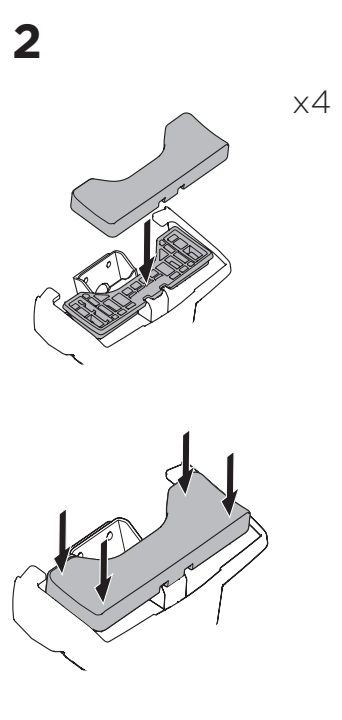

1

Kit 145257

VOLKSWAGEN Passat, 4-dr Sedan, 20-

For cars without mounting holes in the door frame

ISO 11154-E

5560158001

Bring your life
thule.com

THULE WingBar Evo	THULE WingBar Edge	THULE WingBar	THULE SquareBar Evo	Evo X (scale)	Edge X (scale)
VOLKSWAGEN Passat, 4-dr Sedan, 20-				44,5	H
THULE ProBar Evo	THULE SlideBar Evo				X (mm/inch)
VOLKSWAGEN Passat, 4-dr Sedan, 20-				1096 mm / 43 1/8"	

THULE WingBar Evo	THULE WingBar Edge	THULE WingBar	THULE SquareBar Evo	Evo Y (scale)	Edge Y (scale)
VOLKSWAGEN Passat, 4-dr Sedan, 20-				39	A
THULE ProBar Evo	THULE SlideBar Evo				Y (mm/inch)
VOLKSWAGEN Passat, 4-dr Sedan, 20-				1041 mm / 41"	

	W (mm/inch)	Z (mm/inch)
VOLKSWAGEN Passat, 4-dr Sedan, 20-	700 mm / 27 1/2"	250 mm / 9 7/8"