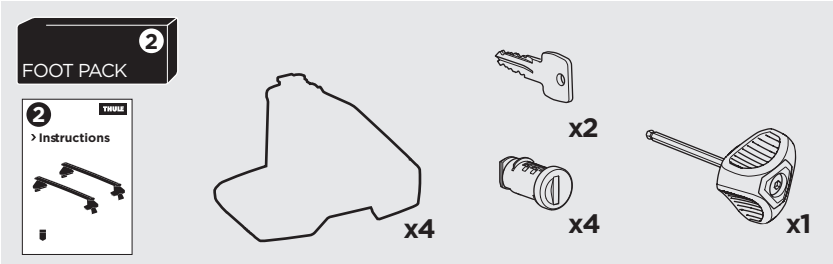

1

Kit 145079

MAZDA CX-5, 5-dr SUV, 17-25

ISO 11154-E

THULE WingBar Evo	THULE WingBar Edge	THULE WingBar	THULE SquareBar Evo	Evo X (scale)	Edge X (scale)
MAZDA CX-5, 5-dr SUV, 17-25				44	I
THULE ProBar Evo	THULE SlideBar Evo				X (mm/inch)
MAZDA CX-5, 5-dr SUV, 17-25				1091 mm / 43"	

THULE WingBar Evo	THULE WingBar Edge	THULE WingBar	THULE SquareBar Evo	Evo Y (scale)	Edge Y (scale)
MAZDA CX-5, 5-dr SUV, 17-25				38	C
THULE ProBar Evo	THULE SlideBar Evo				Y (mm/inch)
MAZDA CX-5, 5-dr SUV, 17-25				1031 mm / 40 5/8"	

	W (mm/inch)	Z (mm/inch)
MAZDA CX-5, 5-dr SUV, 17-25	700 mm / 27 1/2"	225 mm / 8 7/8"