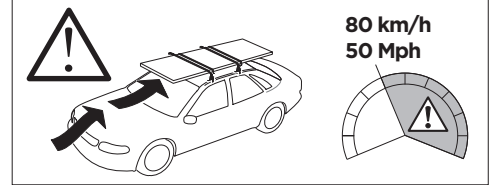

1

Kit 145079

MAZDA CX-5, 5-dr SUV, 17-25

ISO 11154-E

THULE WingBar Evo	THULE WingBar Edge	THULE WingBar	THULE SquareBar Evo	Evo X (scale)	Edge X (scale)
MAZDA CX-5, 5-dr SUV, 17-25				44	I
THULE ProBar Evo	THULE SlideBar Evo				X (mm/inch)
MAZDA CX-5, 5-dr SUV, 17-25				1091 mm / 43"	