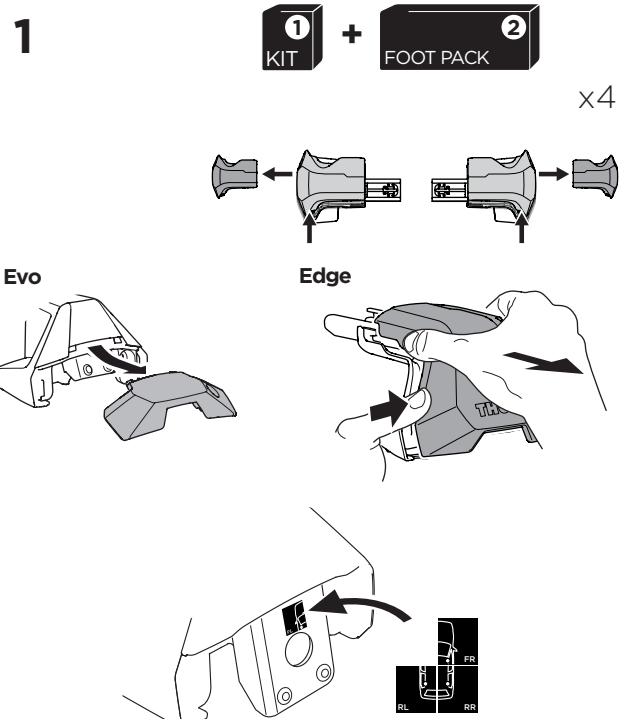

1

Kit 145079

MAZDA CX-5, 5-dr SUV, 17-25

ISO 11154-E

THULE WingBar Evo	THULE WingBar Edge	THULE WingBar	THULE SquareBar Evo	Evo X (scale)	Edge X (scale)
MAZDA CX-5, 5-dr SUV, 17-25				44	I
THULE ProBar Evo	THULE SlideBar Evo				X (mm/inch)
MAZDA CX-5, 5-dr SUV, 17-25				1091 mm / 43"	

THULE WingBar Evo	THULE WingBar Edge	THULE WingBar	THULE SquareBar Evo	Evo Y (scale)	Edge Y (scale)
MAZDA CX-5, 5-dr SUV, 17-25				38	C
THULE ProBar Evo	THULE SlideBar Evo				Y (mm/inch)
MAZDA CX-5, 5-dr SUV, 17-25				1031 mm / 40 5/8"	

	W (mm/inch)	Z (mm/inch)
MAZDA CX-5, 5-dr SUV, 17-25	700 mm / 27 1/2"	225 mm / 8 7/8"