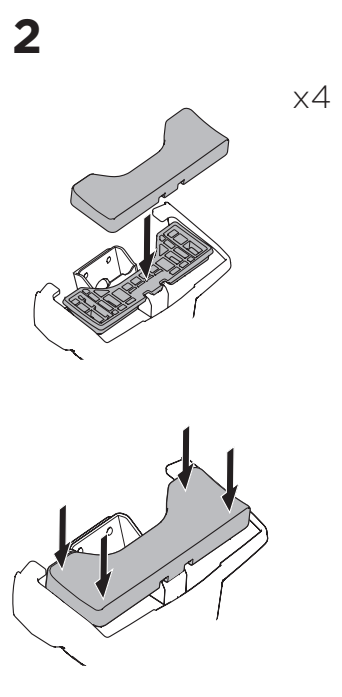

1

Kit 145079

MAZDA CX-5, 5-dr SUV, 17-25

ISO 11154-E

THULE WingBar Evo	THULE WingBar Edge	THULE WingBar	THULE SquareBar Evo	Evo X (scale)	Edge X (scale)
MAZDA CX-5, 5-dr SUV, 17-25				44	I
THULE ProBar Evo	THULE SlideBar Evo				X (mm/inch)
MAZDA CX-5, 5-dr SUV, 17-25				1091 mm / 43"	

THULE WingBar Evo	THULE WingBar Edge	THULE WingBar	THULE SquareBar Evo	Evo Y (scale)	Edge Y (scale)
MAZDA CX-5, 5-dr SUV, 17-25				38	C
THULE ProBar Evo	THULE SlideBar Evo				Y (mm/inch)
MAZDA CX-5, 5-dr SUV, 17-25				1031 mm / 40 5/8"	

	W (mm/inch)	Z (mm/inch)
MAZDA CX-5, 5-dr SUV, 17-25	700 mm / 27 1/2"	225 mm / 8 7/8"