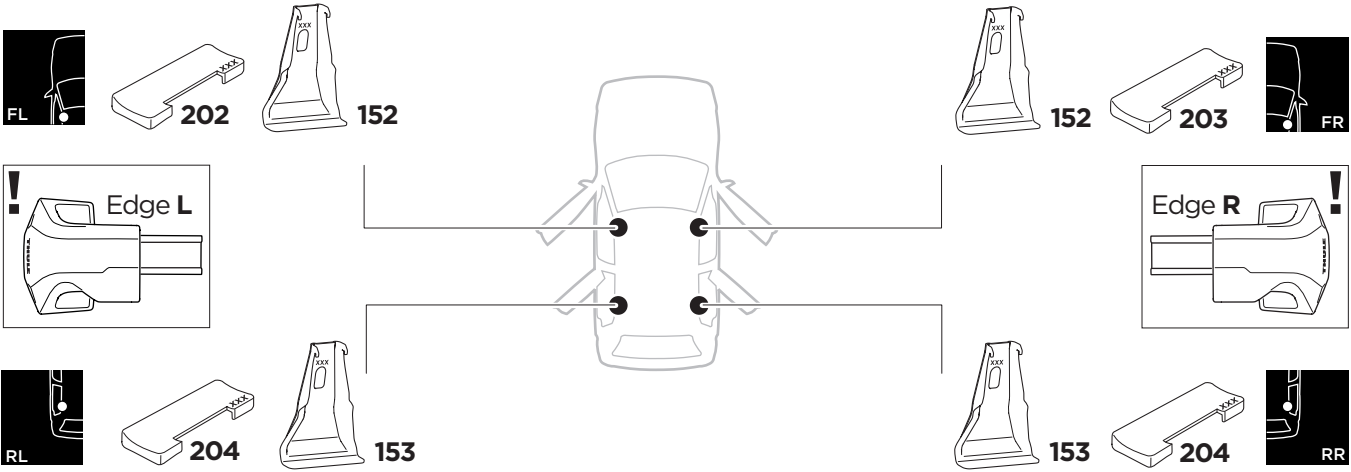

1

Kit 145079

MAZDA CX-5, 5-dr SUV, 17-25

ISO 11154-E

THULE WingBar Evo	THULE WingBar Edge	THULE WingBar	THULE SquareBar Evo	Evo X (scale)	Edge X (scale)
MAZDA CX-5, 5-dr SUV, 17-25				44	I
THULE ProBar Evo	THULE SlideBar Evo				X (mm/inch)
MAZDA CX-5, 5-dr SUV, 17-25				1091 mm / 43"	

THULE WingBar Evo	THULE WingBar Edge	THULE WingBar	THULE SquareBar Evo	Evo Y (scale)	Edge Y (scale)
MAZDA CX-5, 5-dr SUV, 17-25				38	C
THULE ProBar Evo	THULE SlideBar Evo				Y (mm/inch)
MAZDA CX-5, 5-dr SUV, 17-25				1031 mm / 40 5/8"	

	W (mm/inch)	Z (mm/inch)
MAZDA CX-5, 5-dr SUV, 17-25	700 mm / 27 1/2"	225 mm / 8 7/8"