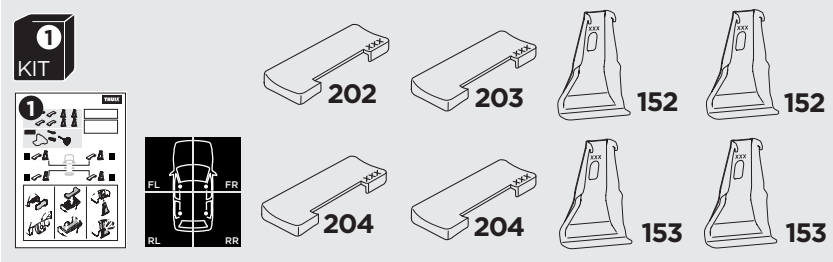

1

Kit 145079

MAZDA CX-5, 5-dr SUV, 17-25

ISO 11154-E

THULE WingBar Evo	THULE WingBar Edge	THULE WingBar	THULE SquareBar Evo	Evo X (scale)	Edge X (scale)
MAZDA CX-5, 5-dr SUV, 17-25				44	I
THULE ProBar Evo	THULE SlideBar Evo				X (mm/inch)
MAZDA CX-5, 5-dr SUV, 17-25				1091 mm / 43"	

THULE WingBar Evo	THULE WingBar Edge	THULE WingBar	THULE SquareBar Evo	Evo Y (scale)	Edge Y (scale)
MAZDA CX-5, 5-dr SUV, 17-25				38	C
THULE ProBar Evo	THULE SlideBar Evo				Y (mm/inch)
MAZDA CX-5, 5-dr SUV, 17-25				1031 mm / 40 5/8"	

	W (mm/inch)	Z (mm/inch)
MAZDA CX-5, 5-dr SUV, 17-25	700 mm / 27 1/2"	225 mm / 8 7/8"