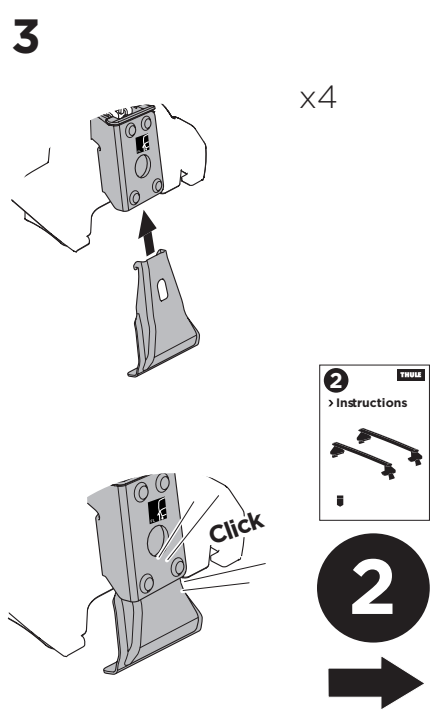

1

Kit 145079

MAZDA CX-5, 5-dr SUV, 17-25

ISO 11154-E

THULE WingBar Evo	THULE WingBar Edge	THULE WingBar	THULE SquareBar Evo	Evo X (scale)	Edge X (scale)
MAZDA CX-5, 5-dr SUV, 17-25				44	I
THULE ProBar Evo	THULE SlideBar Evo				X (mm/inch)
MAZDA CX-5, 5-dr SUV, 17-25				1091 mm / 43"	

THULE WingBar Evo	THULE WingBar Edge	THULE WingBar	THULE SquareBar Evo	Evo Y (scale)	Edge Y (scale)
MAZDA CX-5, 5-dr SUV, 17-25				38	C
THULE ProBar Evo	THULE SlideBar Evo				Y (mm/inch)
MAZDA CX-5, 5-dr SUV, 17-25				1031 mm / 40 5/8"	

	W (mm/inch)	Z (mm/inch)
MAZDA CX-5, 5-dr SUV, 17-25	700 mm / 27 1/2"	225 mm / 8 7/8"