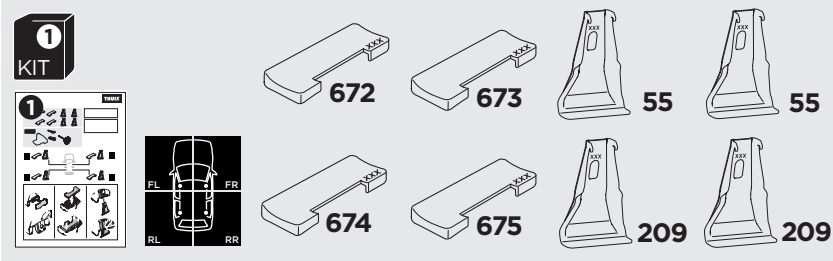

1

Kit 145208

HONDA Accord, 4-dr Sedan, 13-17

ISO 11154-E

THULE WingBar Evo	THULE WingBar Edge	THULE WingBar	THULE SquareBar Evo	Evo X (scale)	Edge X (scale)
HONDA Accord, 4-dr Sedan, 13-17				44,5	H

THULE ProBar Evo	THULE SlideBar Evo	X (mm/inch)		
HONDA Accord, 4-dr Sedan, 13-17		1096 mm / 43 1/8"		

THULE WingBar Evo	THULE WingBar Edge	THULE WingBar	THULE SquareBar Evo	Evo Y (scale)	Edge Y (scale)
HONDA Accord, 4-dr Sedan, 13-17				41,5	N

THULE ProBar Evo	THULE SlideBar Evo	Y (mm/inch)		
HONDA Accord, 4-dr Sedan, 13-17		1066 mm / 42"		

	W (mm/inch)	Z (mm/inch)
HONDA Accord, 4-dr Sedan, 13-17	700 mm / 27 1/2"	275 mm / 10 7/8"