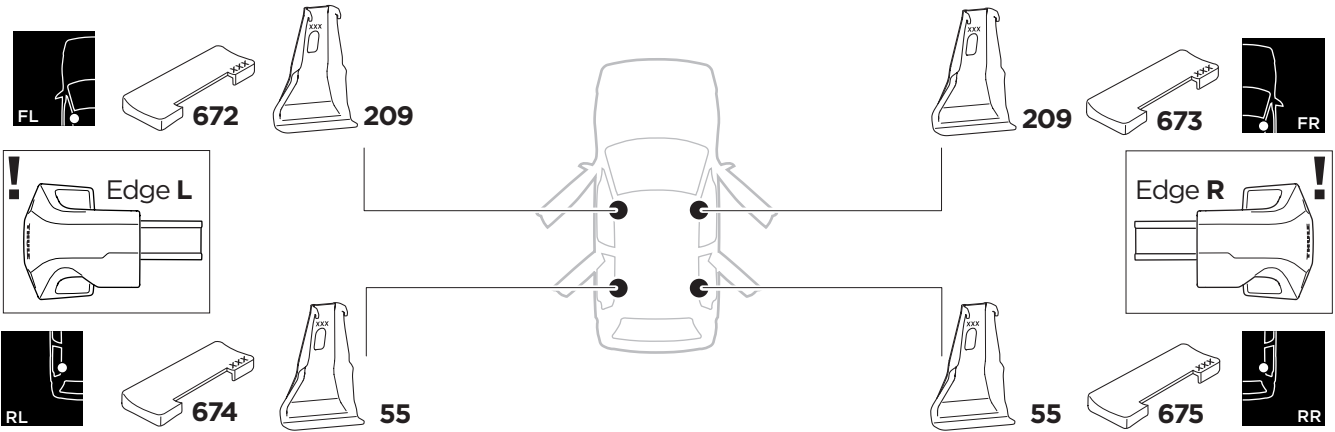

1

Kit 145208

HONDA Accord, 4-dr Sedan, 13-17

ISO 11154-E

THULE WingBar Evo	THULE WingBar Edge	THULE WingBar	THULE SquareBar Evo	Evo X (scale)	Edge X (scale)
HONDA Accord, 4-dr Sedan, 13-17				44,5	H

THULE ProBar Evo	THULE SlideBar Evo	X (mm/inch)		
HONDA Accord, 4-dr Sedan, 13-17		1096 mm / 43 1/8"		

THULE WingBar Evo	THULE WingBar Edge	THULE WingBar	THULE SquareBar Evo	Evo Y (scale)	Edge Y (scale)
HONDA Accord, 4-dr Sedan, 13-17				41,5	N

THULE ProBar Evo	THULE SlideBar Evo	Y (mm/inch)		
HONDA Accord, 4-dr Sedan, 13-17		1066 mm / 42"		

	W (mm/inch)	Z (mm/inch)
HONDA Accord, 4-dr Sedan, 13-17	700 mm / 27 1/2"	275 mm / 10 7/8"