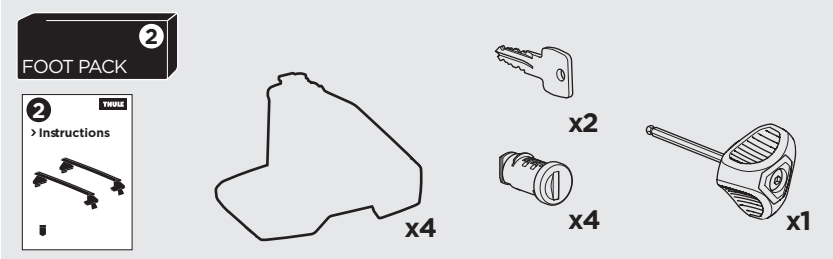

1

Kit 145208

HONDA Accord, 4-dr Sedan, 13-17

ISO 11154-E

THULE WingBar Evo	THULE WingBar Edge	THULE WingBar	THULE SquareBar Evo	Evo X (scale)	Edge X (scale)
HONDA Accord, 4-dr Sedan, 13-17				44,5	H

THULE ProBar Evo	THULE SlideBar Evo	X (mm/inch)		
HONDA Accord, 4-dr Sedan, 13-17		1096 mm / 43 1/8"		

THULE WingBar Evo	THULE WingBar Edge	THULE WingBar	THULE SquareBar Evo	Evo Y (scale)	Edge Y (scale)
HONDA Accord, 4-dr Sedan, 13-17				41,5	N

THULE ProBar Evo	THULE SlideBar Evo	Y (mm/inch)		
HONDA Accord, 4-dr Sedan, 13-17		1066 mm / 42"		

	W (mm/inch)	Z (mm/inch)
HONDA Accord, 4-dr Sedan, 13-17	700 mm / 27 1/2"	275 mm / 10 7/8"