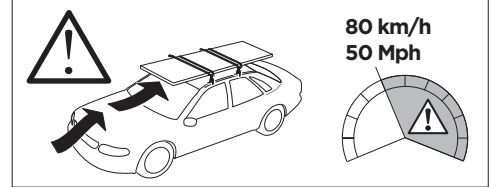

1

Kit 145208

HONDA Accord, 4-dr Sedan, 13-17

ISO 11154-E

THULE WingBar Evo	THULE WingBar Edge	THULE WingBar	THULE SquareBar Evo	Evo X (scale)	Edge X (scale)
HONDA Accord, 4-dr Sedan, 13-17				44,5	H

THULE ProBar Evo	THULE SlideBar Evo	X (mm/inch)		
HONDA Accord, 4-dr Sedan, 13-17		1096 mm / 43 1/8"		

THULE WingBar Evo	THULE WingBar Edge	THULE WingBar	THULE SquareBar Evo	Evo Y (scale)	Edge Y (scale)
HONDA Accord, 4-dr Sedan, 13-17				41,5	N

THULE ProBar Evo	THULE SlideBar Evo	Y (mm/inch)		
HONDA Accord, 4-dr Sedan, 13-17		1066 mm / 42"		

	W (mm/inch)	Z (mm/inch)
HONDA Accord, 4-dr Sedan, 13-17	700 mm / 27 1/2"	275 mm / 10 7/8"