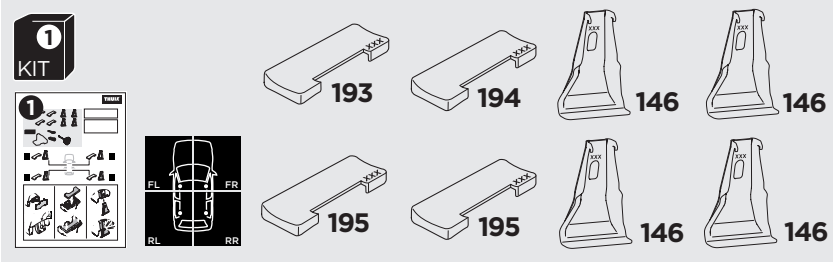

ISO 11154-E

THULE WingBar Evo THULE WingBar Edge THULE WingBar THULE SquareBar Evo	Evo X (scale)	Edge X (scale)
BUICK Regal Sportback , 5-dr Hatchback, *18-	46	E
OPEL Insignia Grand Sport , 5-dr Hatchback, 17-	46	E
VAUXHALL Insignia Grand Sport , 5-dr Hatchback, 17-	46	E

THULE ProBar Evo THULE SlideBar Evo	X (mm/inch)
BUICK Regal Sportback , 5-dr Hatchback, *18-	1111 mm / 43 3/4"
OPEL Insignia Grand Sport , 5-dr Hatchback, 17-	1111 mm / 43 3/4"
VAUXHALL Insignia Grand Sport , 5-dr Hatchback, 17-	1111 mm / 43 3/4"

THULE ProBar Evo THULE SlideBar Evo	Y (mm/inch)
BUICK Regal Sportback , 5-dr Hatchback, *18-	1091 mm / 43 "
OPEL Insignia Grand Sport , 5-dr Hatchback, 17-	1091 mm / 43 "
VAUXHALL Insignia Grand Sport , 5-dr Hatchback, 17-	1091 mm / 43 "

	W (mm/inch)	Z (mm/inch)
BUICK Regal Sportback , 5-dr Hatchback, *18-	730 mm / 28 3/4"	140 mm / 5 1/2"
OPEL Insignia Grand Sport , 5-dr Hatchback, 17-	730 mm / 28 3/4"	140 mm / 5 1/2"
VAUXHALL Insignia Grand Sport , 5-dr Hatchback, 17-	730 mm / 28 3/4"	140 mm / 5 1/2"