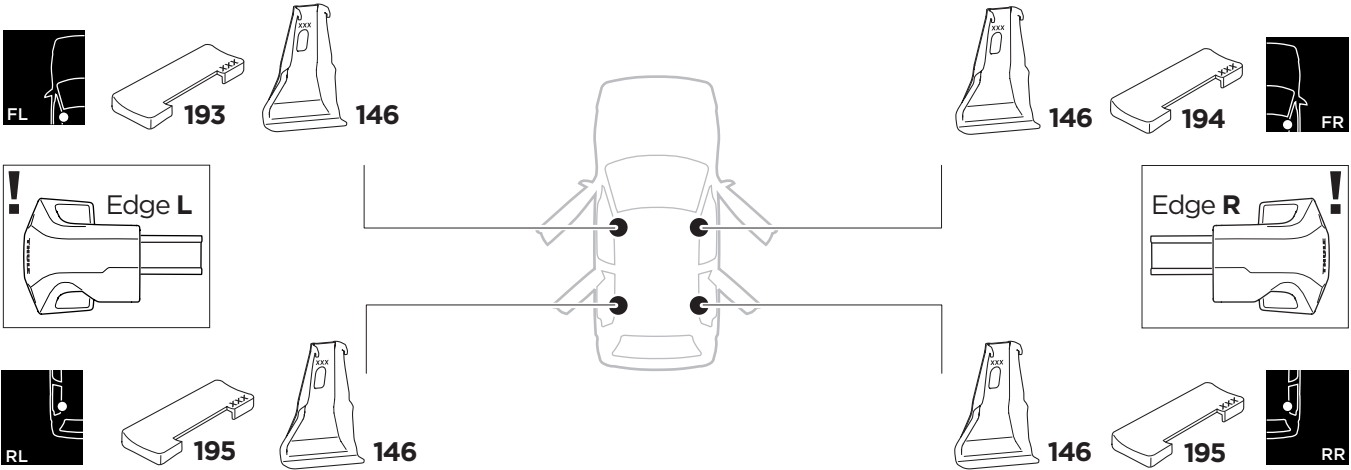

ISO 11154-E

THULE WingBar Evo THULE WingBar Edge THULE WingBar THULE SquareBar Evo	Evo X (scale)	Edge X (scale)
BUICK Regal Sportback , 5-dr Hatchback, *18-	46	E
OPEL Insignia Grand Sport , 5-dr Hatchback, 17-	46	E
VAUXHALL Insignia Grand Sport , 5-dr Hatchback, 17-	46	E

THULE ProBar Evo THULE SlideBar Evo	X (mm/inch)
BUICK Regal Sportback , 5-dr Hatchback, *18-	1111 mm / 43 3/4"
OPEL Insignia Grand Sport , 5-dr Hatchback, 17-	1111 mm / 43 3/4"
VAUXHALL Insignia Grand Sport , 5-dr Hatchback, 17-	1111 mm / 43 3/4"

THULE ProBar Evo THULE SlideBar Evo	Y (mm/inch)
BUICK Regal Sportback , 5-dr Hatchback, *18-	1091 mm / 43 "
OPEL Insignia Grand Sport , 5-dr Hatchback, 17-	1091 mm / 43 "
VAUXHALL Insignia Grand Sport , 5-dr Hatchback, 17-	1091 mm / 43 "