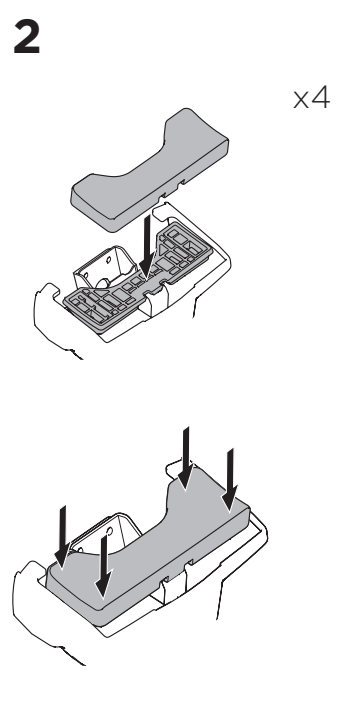

ISO 11154-E

THULE WingBar Evo THULE WingBar Edge THULE WingBar THULE SquareBar Evo	Evo X (scale)	Edge X (scale)
BUICK Regal Sportback , 5-dr Hatchback, *18-	46	E
OPEL Insignia Grand Sport , 5-dr Hatchback, 17-	46	E
VAUXHALL Insignia Grand Sport , 5-dr Hatchback, 17-	46	E

THULE ProBar Evo THULE SlideBar Evo	X (mm/inch)
BUICK Regal Sportback , 5-dr Hatchback, *18-	1111 mm / 43 3/4"
OPEL Insignia Grand Sport , 5-dr Hatchback, 17-	1111 mm / 43 3/4"
VAUXHALL Insignia Grand Sport , 5-dr Hatchback, 17-	1111 mm / 43 3/4"