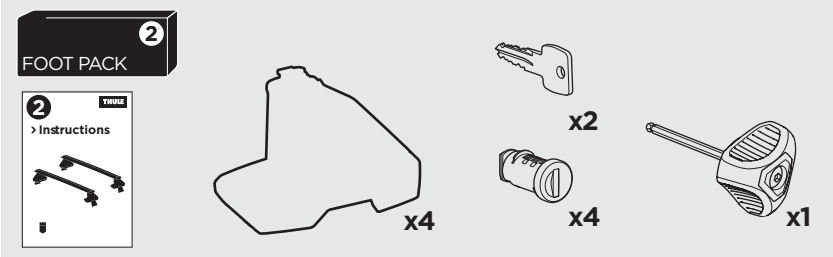

1

Kit 145078

BUICK Regal Sportback, 5-dr Hatchback, *18-
HOLDEN Commodore, 5-dr Hatchback, 17-
OPEL Insignia Grand Sport, 5-dr Hatchback, 17-
VAUXHALL Insignia Grand Sport, 5-dr Hatchback, 17-

*North America

ISO 11154-E

THULE WingBar Evo THULE WingBar Edge THULE WingBar THULE SquareBar Evo	Evo X (scale)	Edge X (scale)
BUICK Regal Sportback , 5-dr Hatchback, *18-	46	E
OPEL Insignia Grand Sport , 5-dr Hatchback, 17-	46	E
VAUXHALL Insignia Grand Sport , 5-dr Hatchback, 17-	46	E

THULE ProBar Evo THULE SlideBar Evo	X (mm/inch)
BUICK Regal Sportback , 5-dr Hatchback, *18-	1111 mm / 43 3/4"
OPEL Insignia Grand Sport , 5-dr Hatchback, 17-	1111 mm / 43 3/4"
VAUXHALL Insignia Grand Sport , 5-dr Hatchback, 17-	1111 mm / 43 3/4"

	W (mm/inch)	Z (mm/inch)
BUICK Regal Sportback , 5-dr Hatchback, *18-	730 mm / 28 3/4"	140 mm / 5 1/2"
OPEL Insignia Grand Sport , 5-dr Hatchback, 17-	730 mm / 28 3/4"	140 mm / 5 1/2"
VAUXHALL Insignia Grand Sport , 5-dr Hatchback, 17-	730 mm / 28 3/4"	140 mm / 5 1/2"