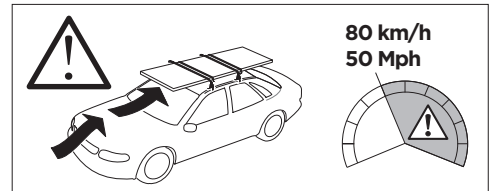

ISO 11154-E

THULE WingBar Evo THULE WingBar Edge THULE WingBar THULE SquareBar Evo	Evo X (scale)	Edge X (scale)
BUICK Regal Sportback , 5-dr Hatchback, *18-	46	E
OPEL Insignia Grand Sport , 5-dr Hatchback, 17-	46	E
VAUXHALL Insignia Grand Sport , 5-dr Hatchback, 17-	46	E