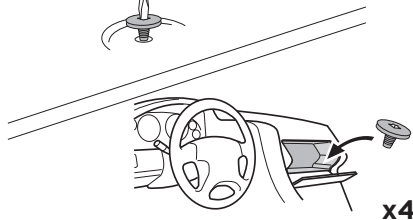

  Max 130 km/h / 80 Mph

  80 km/h / 50 Mph 

ISO 11154-E

Bring your life
thule.com

This kit is only for vehicles with fixpoint mounting.

i

1

A