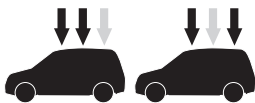

  Max 130 km/h / 80 Mph

  80 km/h / 50 Mph 

ISO 11154-E

Bring your life
thule.com

This kit is only for vehicles with fixpoint mounting.

i

1

A