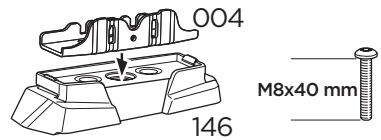

This kit is only for vehicles with fixpoint mounting.

i