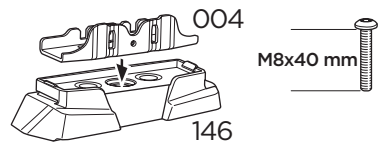

This kit is only for vehicles with fixpoint mounting.

i