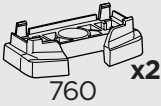

+ 7 kg
15,4 lbs = Max: 100 kg
/ 220 lbs

+ 10,5 kg
21,1 lbs = Max: 150 kg
/ 330 lbs

Max 130 km/h
80 Mph

80 km/h
50 Mph

ISO 11154-E

Bring your life
thule.com

This kit is only for vehicles with fixpoint mounting.

i

2

This kit is only for vehicles with fixpoint mounting.

x2

x2

i

1

2