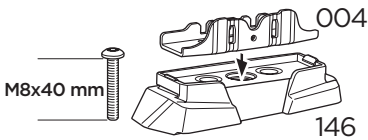

This kit is only for vehicles with fixpoint mounting.

i