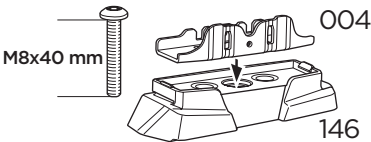

+ 7 kg
15,4 lbs = Max: 100 kg
/ 220 lbs

+ 10,5 kg
21,1 lbs = Max: 150 kg
/ 330 lbs

Max 130 km/h
80 Mph

80 km/h
50 Mph

ISO 11154-E

Bring your life
thule.com

This kit is only for vehicles with fixpoint mounting.

i

2

This kit is only for vehicles with fixpoint mounting.

x2

x2

i

1

2