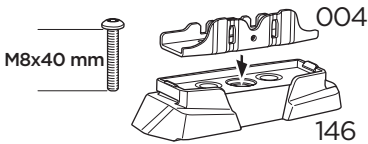

This kit is only for vehicles with fixpoint mounting.

i