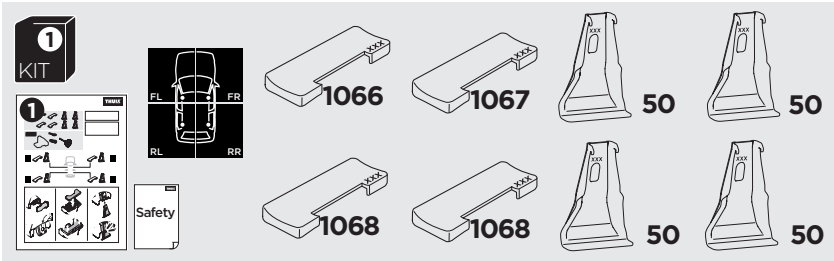

1

Kit 145407

CHEVROLET Equinox, 5-dr SUV, 25-

ISO 11154-E

Bring your life
thule.com

THULE WingBar Evo	THULE WingBar Edge	THULE WingBar	THULE SquareBar Evo	Evo X (scale)	Edge X (scale)
CHEVROLET Equinox, 5-dr SUV, 25-				40	Q
THULE ProBar Evo	THULE SlideBar Evo				X (mm/inch)
CHEVROLET Equinox, 5-dr SUV, 25-				1051 mm / 41 3/8"	

THULE WingBar Evo	THULE WingBar Edge	THULE WingBar	THULE SquareBar Evo	Evo Y (scale)	Edge Y (scale)
CHEVROLET Equinox, 5-dr SUV, 25-				38	C
THULE ProBar Evo	THULE SlideBar Evo				Y (mm/inch)
CHEVROLET Equinox, 5-dr SUV, 25-				1031 mm / 40 5/8"	

	W (mm/inch)	Z (mm/inch)
CHEVROLET Equinox, 5-dr SUV, 25-	700 mm / 27 1/2"	300 mm / 11 3/4"