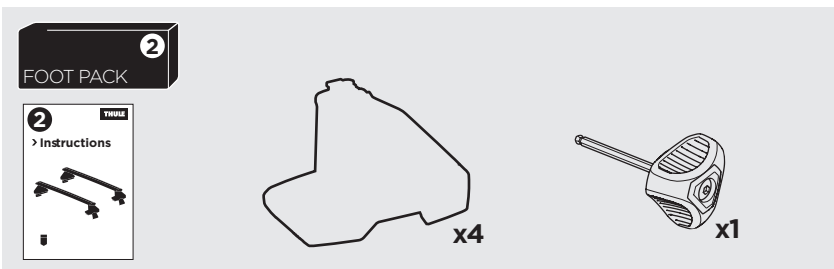

1

Kit 145407

CHEVROLET Equinox, 5-dr SUV, 25-

ISO 11154-E

Bring your life
thule.com

THULE WingBar Evo	THULE WingBar Edge	THULE WingBar	THULE SquareBar Evo	Evo X (scale)	Edge X (scale)
CHEVROLET Equinox, 5-dr SUV, 25-				40	Q
THULE ProBar Evo	THULE SlideBar Evo				X (mm/inch)
CHEVROLET Equinox, 5-dr SUV, 25-				1051 mm / 41 3/8"	

THULE WingBar Evo	THULE WingBar Edge	THULE WingBar	THULE SquareBar Evo	Evo Y (scale)	Edge Y (scale)
CHEVROLET Equinox, 5-dr SUV, 25-				38	C
THULE ProBar Evo	THULE SlideBar Evo				Y (mm/inch)
CHEVROLET Equinox, 5-dr SUV, 25-				1031 mm / 40 5/8"	

	W (mm/inch)	Z (mm/inch)
CHEVROLET Equinox, 5-dr SUV, 25-	700 mm / 27 1/2"	300 mm / 11 3/4"