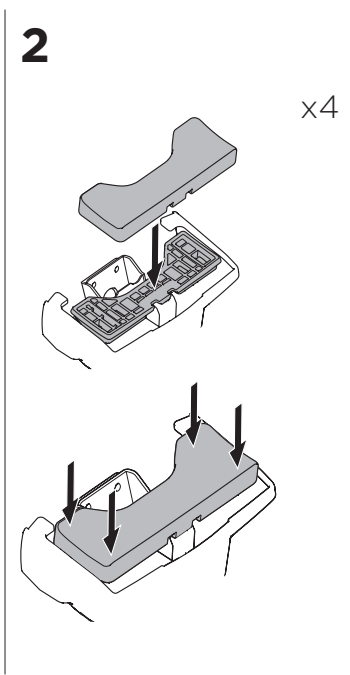

1

Kit 145407

CHEVROLET Equinox, 5-dr SUV, 25-

ISO 11154-E

Bring your life
thule.com

THULE WingBar Evo	THULE WingBar Edge	THULE WingBar	THULE SquareBar Evo	Evo X (scale)	Edge X (scale)
CHEVROLET Equinox, 5-dr SUV, 25-				40	Q
THULE ProBar Evo	THULE SlideBar Evo				X (mm/inch)
CHEVROLET Equinox, 5-dr SUV, 25-				1051 mm / 41 3/8"	

THULE WingBar Evo	THULE WingBar Edge	THULE WingBar	THULE SquareBar Evo	Evo Y (scale)	Edge Y (scale)
CHEVROLET Equinox, 5-dr SUV, 25-				38	C
THULE ProBar Evo	THULE SlideBar Evo				Y (mm/inch)
CHEVROLET Equinox, 5-dr SUV, 25-				1031 mm / 40 5/8"	

	W (mm/inch)	Z (mm/inch)
CHEVROLET Equinox, 5-dr SUV, 25-	700 mm / 27 1/2"	300 mm / 11 3/4"