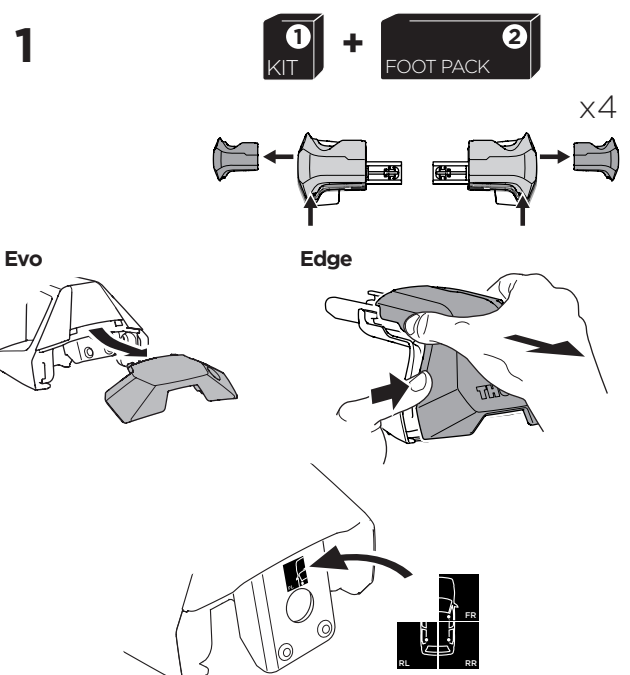

1

Kit 145407

CHEVROLET Equinox, 5-dr SUV, 25-

ISO 11154-E

Bring your life
thule.com

THULE WingBar Evo	THULE WingBar Edge	THULE WingBar	THULE SquareBar Evo	Evo X (scale)	Edge X (scale)
CHEVROLET Equinox, 5-dr SUV, 25-				40	Q
THULE ProBar Evo	THULE SlideBar Evo				X (mm/inch)
CHEVROLET Equinox, 5-dr SUV, 25-				1051 mm / 41 3/8"	

THULE WingBar Evo	THULE WingBar Edge	THULE WingBar	THULE SquareBar Evo	Evo Y (scale)	Edge Y (scale)
CHEVROLET Equinox, 5-dr SUV, 25-				38	C
THULE ProBar Evo	THULE SlideBar Evo				Y (mm/inch)
CHEVROLET Equinox, 5-dr SUV, 25-				1031 mm / 40 5/8"	

	W (mm/inch)	Z (mm/inch)
CHEVROLET Equinox, 5-dr SUV, 25-	700 mm / 27 1/2"	300 mm / 11 3/4"