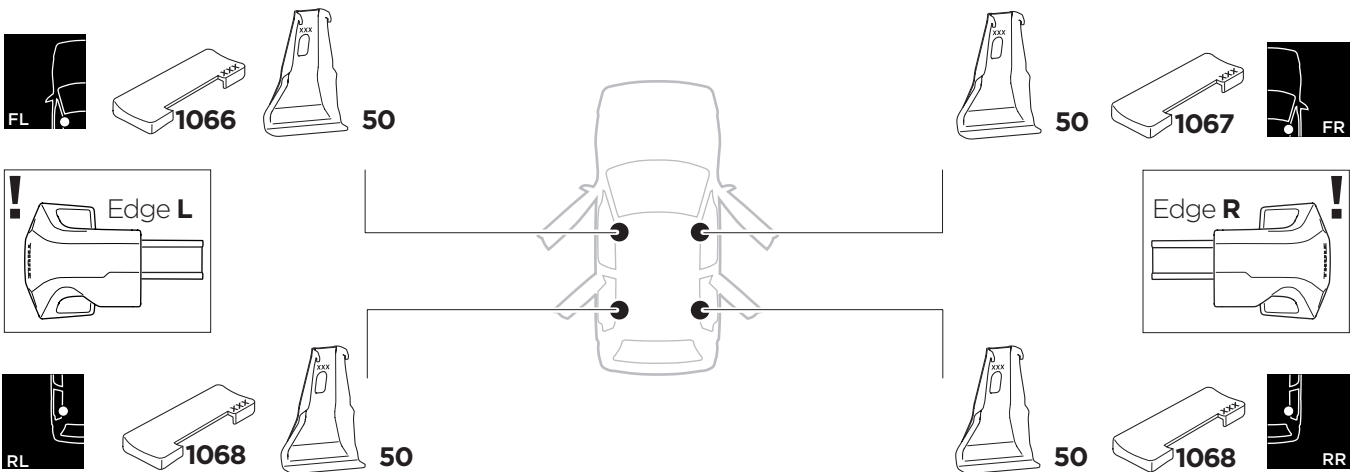

1

Kit 145407

CHEVROLET Equinox, 5-dr SUV, 25-

ISO 11154-E

Bring your life
thule.com

THULE WingBar Evo	THULE WingBar Edge	THULE WingBar	THULE SquareBar Evo	Evo X (scale)	Edge X (scale)
CHEVROLET Equinox, 5-dr SUV, 25-				40	Q
THULE ProBar Evo	THULE SlideBar Evo				X (mm/inch)
CHEVROLET Equinox, 5-dr SUV, 25-				1051 mm / 41 3/8"	

THULE WingBar Evo	THULE WingBar Edge	THULE WingBar	THULE SquareBar Evo	Evo Y (scale)	Edge Y (scale)
CHEVROLET Equinox, 5-dr SUV, 25-				38	C
THULE ProBar Evo	THULE SlideBar Evo				Y (mm/inch)
CHEVROLET Equinox, 5-dr SUV, 25-				1031 mm / 40 5/8"	

	W (mm/inch)	Z (mm/inch)
CHEVROLET Equinox, 5-dr SUV, 25-	700 mm / 27 1/2"	300 mm / 11 3/4"