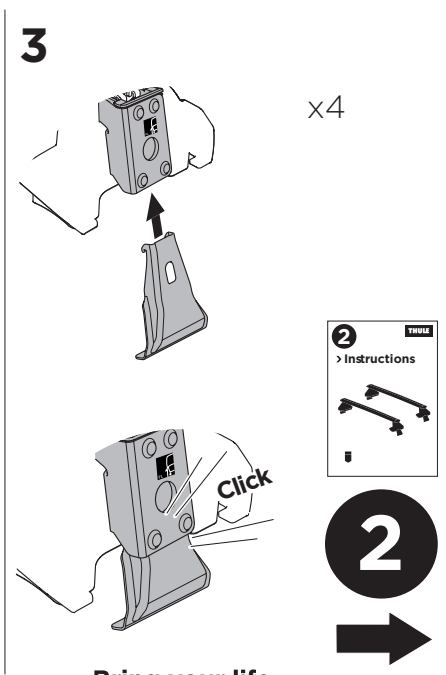

1

Kit 145407

CHEVROLET Equinox, 5-dr SUV, 25-

ISO 11154-E

Bring your life
thule.com

THULE WingBar Evo	THULE WingBar Edge	THULE WingBar	THULE SquareBar Evo	Evo X (scale)	Edge X (scale)
CHEVROLET Equinox, 5-dr SUV, 25-				40	Q
THULE ProBar Evo	THULE SlideBar Evo				X (mm/inch)
CHEVROLET Equinox, 5-dr SUV, 25-				1051 mm / 41 3/8"	

THULE WingBar Evo	THULE WingBar Edge	THULE WingBar	THULE SquareBar Evo	Evo Y (scale)	Edge Y (scale)
CHEVROLET Equinox, 5-dr SUV, 25-				38	C
THULE ProBar Evo	THULE SlideBar Evo				Y (mm/inch)
CHEVROLET Equinox, 5-dr SUV, 25-				1031 mm / 40 5/8"	

	W (mm/inch)	Z (mm/inch)
CHEVROLET Equinox, 5-dr SUV, 25-	700 mm / 27 1/2"	300 mm / 11 3/4"