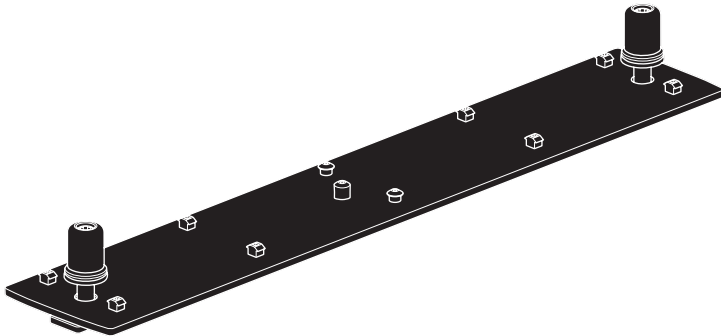

# > Instructions

Thule Xscape fit kit for tonneau covers  
500107

**1**  
KIT

+

**2**  
FOOT PACK

**1**  
KIT

x 4

THULE

Instructions

THULE

Safety

Pace Edwards  
Ultragroove Series  
and Embark LS

RealTruck  
RetraxPRO XR

Roll-N-Lock A series XT  
Roll-N-Lock E series XT  
Roll-N-Lock M series XT

x 8

x 8