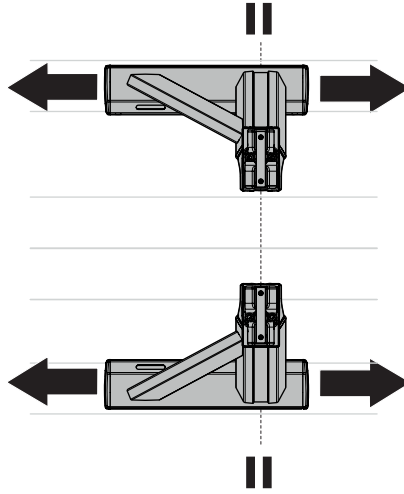

i

2

x 2

4

7

x 8

500 km/310 Miles →