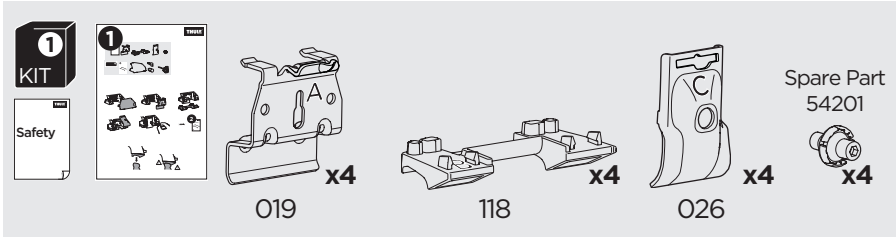

## Kit 186148

BYD Atto 3, 5-dr SUV, 22-  
 BYD Sealion 6, 5-dr SUV, 24-  
 BYD Seal U, 5-dr SUV, 24-  
 BYD Song Plus, 5-dr SUV, 20-

BYD Yuan Plus, 5-dr SUV, 22-

ISO 11154-E

This kit is only for vehicles with flush railing.