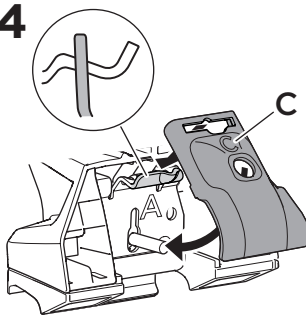

1

Kit 186148

BYD Atto 3, 5-dr SUV, 22-
BYD Sealion 6, 5-dr SUV, 24-
BYD Seal U, 5-dr SUV, 24-
BYD Song Plus, 5-dr SUV, 20-

BYD Yuan Plus, 5-dr SUV, 22-

ISO 11154-E

This kit is only for vehicles with flush railing.

1
Evo

Edge

2

3

4

5