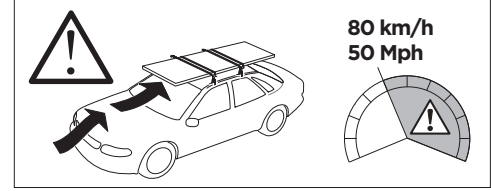

## Kit 186148

BYD Atto 3, 5-dr SUV, 22-  
 BYD Sealion 6, 5-dr SUV, 24-  
 BYD Seal U, 5-dr SUV, 24-  
 BYD Song Plus, 5-dr SUV, 20-

BYD Yuan Plus, 5-dr SUV, 22-

ISO 11154-E

This kit is only for vehicles with flush railing.