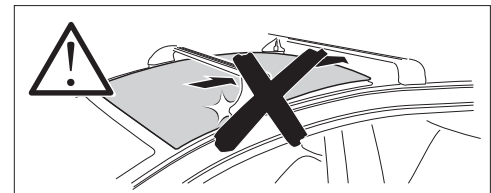

## Kit 186148

BYD Atto 3, 5-dr SUV, 22-  
 BYD Sealion 6, 5-dr SUV, 24-  
 BYD Seal U, 5-dr SUV, 24-  
 BYD Song Plus, 5-dr SUV, 20-

BYD Yuan Plus, 5-dr SUV, 22-

ISO 11154-E

This kit is only for vehicles with flush railing.