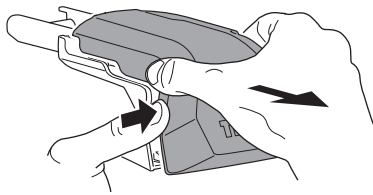

1

Kit 186148

BYD Atto 3, 5-dr SUV, 22-
BYD Sealion 6, 5-dr SUV, 24-
BYD Seal U, 5-dr SUV, 24-
BYD Song Plus, 5-dr SUV, 20-

BYD Yuan Plus, 5-dr SUV, 22-

ISO 11154-E

This kit is only for vehicles with flush railing.

1
Evo

Edge

2

3

4

5