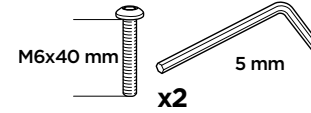

This kit is only for vehicles with fixpoint mounting.

i

1

A

B

i

2

8 Nm

3

8 Nm