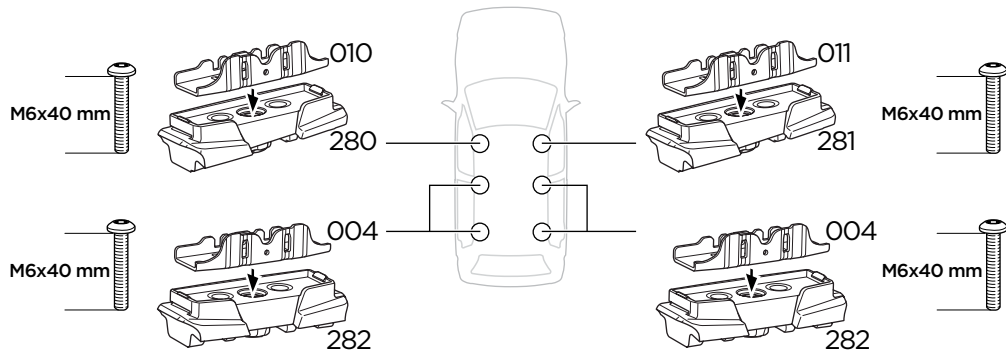

This kit is only for vehicles with fixpoint mounting.

i

1

A

B

i

2

8 Nm

3

8 Nm