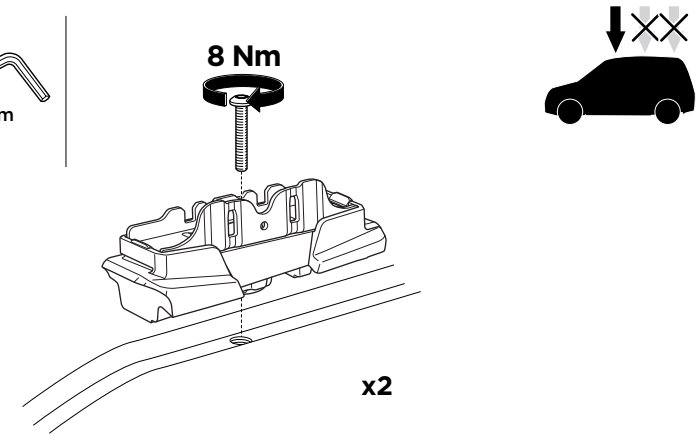

This kit is only for vehicles with fixpoint mounting.

i

1

A

B

i

2

8 Nm

3

8 Nm