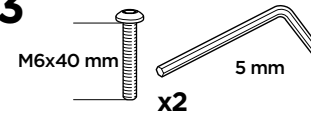

This kit is only for vehicles with fixpoint mounting.

i

1

A

B

i

2

8 Nm

3

8 Nm