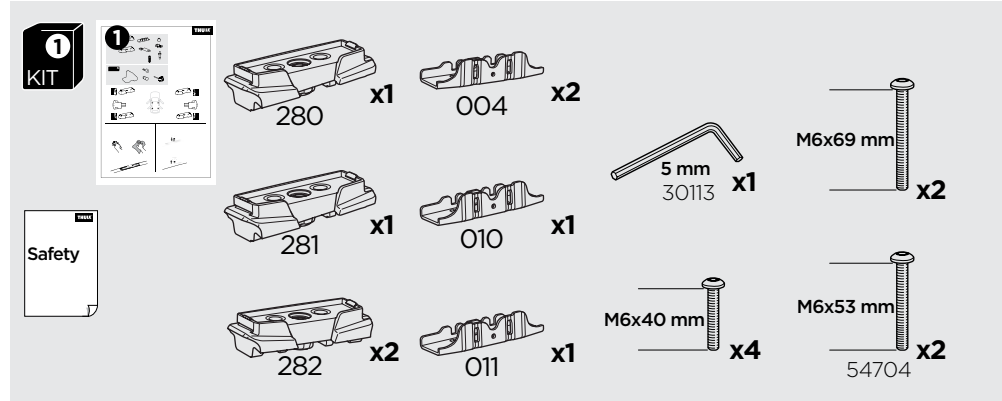

This kit is only for vehicles with fixpoint mounting.