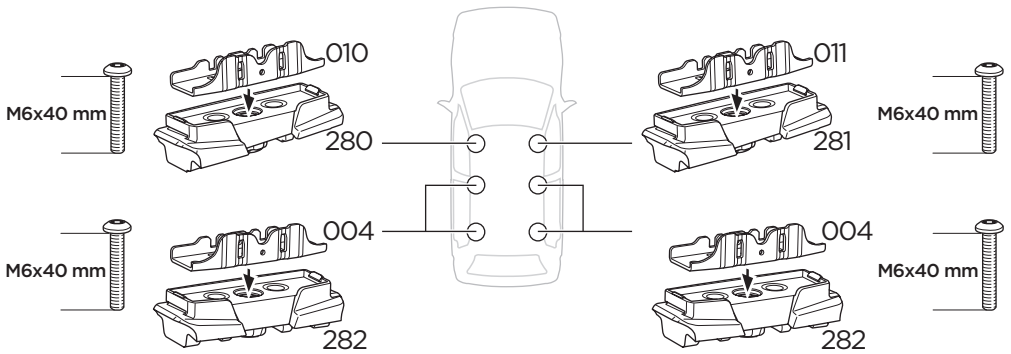

This kit is only for vehicles with fixpoint mounting.

i