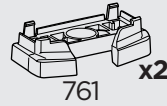

8 Nm

This kit is only for vehicles with fixpoint mounting.

x2

x1

x1

i

1

A

B

i

2

M6x53 mm

x2

5 mm

8 Nm

3

M6x40 mm

x2

5 mm

8 Nm

i

A

B