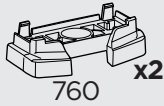

8 Nm

This kit is only for vehicles with fixpoint mounting.

x2

x1

x1

i

1

A

B

i

2

M6x53 mm

x2

5 mm

8 Nm

3