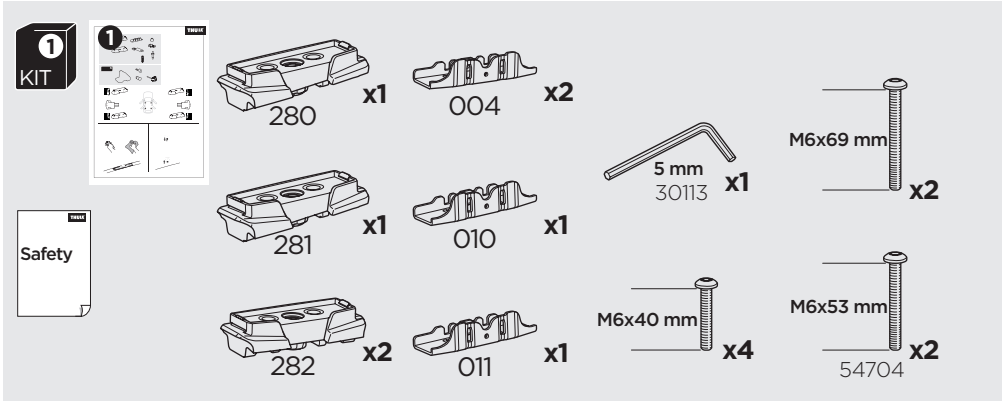

+ 7 kg
15,4 lbs = Max: 100 kg
/ 220 lbs

+ 10,5 kg
21,1 lbs = Max: 150 kg
/ 330 lbs

Max 130 km/h
80 Mph

80 km/h
50 Mph

ISO 11154-E

Bring your life
thule.com

This kit is only for vehicles with fixpoint mounting.

M6x40 mm

x2

5 mm

8 Nm

i

A

B