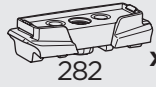

+ 7 kg
15,4 lbs = Max: 100 kg
/ 220 lbs

+ 10,5 kg
21,1 lbs = Max: 150 kg
/ 330 lbs

Max 130 km/h
80 Mph

80 km/h
50 Mph

ISO 11154-E

Bring your life
thule.com

This kit is only for vehicles with fixpoint mounting.

8 Nm

This kit is only for vehicles with fixpoint mounting.

x2

x1

x1

i

1

A