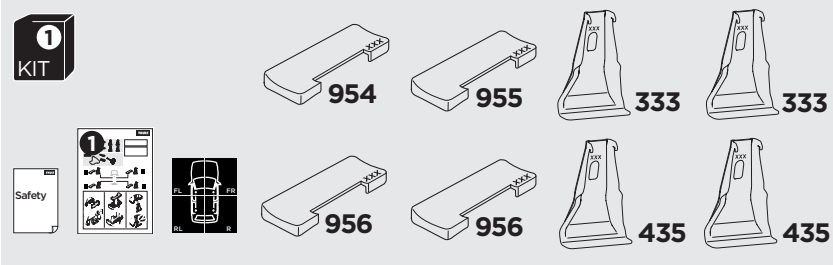

1

Kit 145343

BMW 2-Series Active Tourer, 5-dr MPV, 22-

ISO 11154-E

THULE WingBar Evo	THULE WingBar Edge	THULE WingBar	THULE SquareBar Evo	Evo X (scale)	Edge X (scale)
BMW 2-Series Active Tourer, 5-dr MPV, 22-				39	A
THULE ProBar Evo	THULE SlideBar Evo				X (mm/inch)
BMW 2-Series Active Tourer, 5-dr MPV, 22-				1041 mm / 41"	

THULE WingBar Evo	THULE WingBar Edge	THULE WingBar	THULE SquareBar Evo	Evo Y (scale)	Edge Y (scale)
BMW 2-Series Active Tourer, 5-dr MPV, 22-				36	G
THULE ProBar Evo	THULE SlideBar Evo				Y (mm/inch)
BMW 2-Series Active Tourer, 5-dr MPV, 22-				1011 mm / 39 3/4"	

	W (mm/inch)	Z (mm/inch)
BMW 2-Series Active Tourer, 5-dr MPV, 22-	670 mm / 26 3/8"	315 mm / 12 3/8"