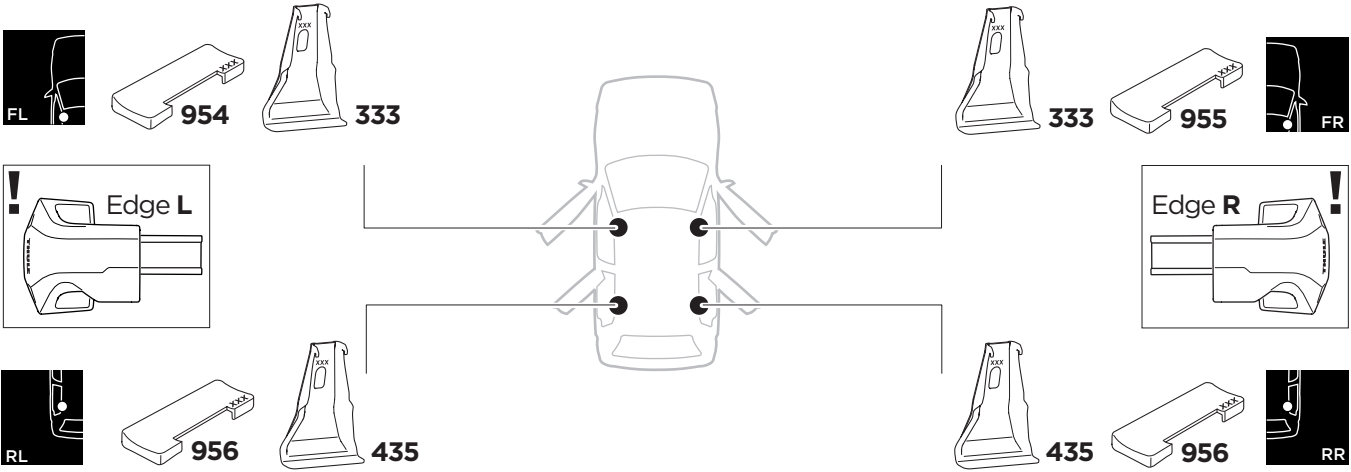

1

Kit 145343

BMW 2-Series Active Tourer, 5-dr MPV, 22-

ISO 11154-E

THULE WingBar Evo	THULE WingBar Edge	THULE WingBar	THULE SquareBar Evo	Evo X (scale)	Edge X (scale)
BMW 2-Series Active Tourer, 5-dr MPV, 22-				39	A
THULE ProBar Evo	THULE SlideBar Evo				X (mm/inch)
BMW 2-Series Active Tourer, 5-dr MPV, 22-				1041 mm / 41"	

THULE WingBar Evo	THULE WingBar Edge	THULE WingBar	THULE SquareBar Evo	Evo Y (scale)	Edge Y (scale)
BMW 2-Series Active Tourer, 5-dr MPV, 22-				36	G
THULE ProBar Evo	THULE SlideBar Evo				Y (mm/inch)
BMW 2-Series Active Tourer, 5-dr MPV, 22-				1011 mm / 39 3/4"	

	W (mm/inch)	Z (mm/inch)
BMW 2-Series Active Tourer, 5-dr MPV, 22-	670 mm / 26 3/8"	315 mm / 12 3/8"