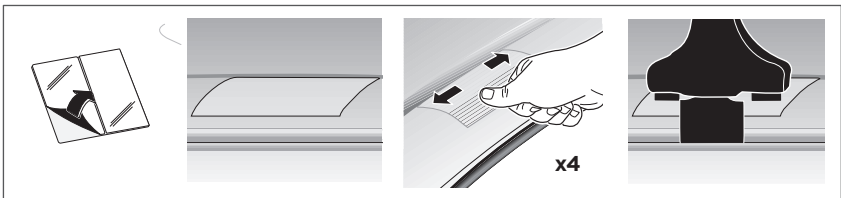

Audi S5, 2-dr Coupé, *08-16

Audi A5 Sportback, 5-dr Hatchback, 09-16

3

	W (mm)	Z (mm)	W (inch)	Z (inch)
Audi A5 , 2-dr Coupé, 07-16 / *08-16	160	705	6 1/4"	27 3/4"
Audi S5 , 2-dr Coupé, *08-16	160	705	6 1/4"	27 3/4"

4

3

	W (mm)	Z (mm)	W (inch)	Z (inch)
Audi A5 Sportback, 5-dr Hatchback, 09-16/ *10-16	130	720	5 1/8"	28 3/8"

4

Thule Sweden AB, Box 69, 330 33 Hillerstorp, SWEDEN
Thule Inc., 42 Silvermine Road, Seymour, Connecticut 06483, USA