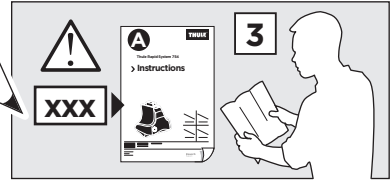

2

Audi A5, 2-dr Coupé, 07-16 / *08-16

Audi S5, 2-dr Coupé, *08-16

Audi A5 Sportback, 5-dr Hatchback, 09-16