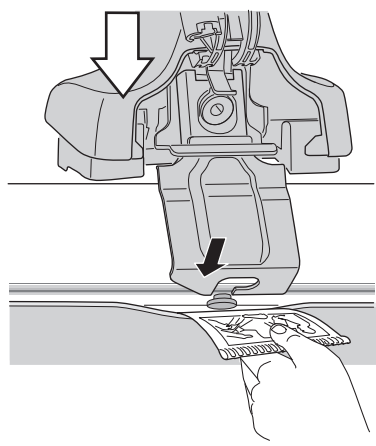

4

3

	W (mm)	Z (mm)	W (inch)	Z (inch)
Audi A5 Sportback, 5-dr Hatchback, 09-16/ *10-16	130	720	5 1/8"	28 3/8"

4

Thule Sweden AB, Box 69, 330 33 Hillerstorp, SWEDEN
Thule Inc., 42 Silvermine Road, Seymour, Connecticut 06483, USA