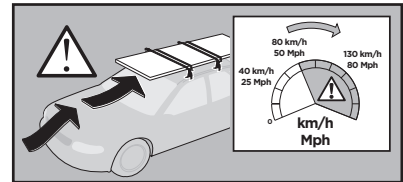

Thule Rapid System Kit 1571

> Instructions

Audi A5, 2-dr Coupé, 07-16 / *08-16

Audi S5, 2-dr Coupé, *08-16

Audi A5 Sportback, 5-dr Hatchback, 09-16

*North America

		+		
	xx kg		7 kg	
	xx lbs		15,4 lbs	
=	2-dr	Max.	Max.	
		50 kg	110 lbs	
=	5-dr	Max.	Max.	
		60 kg	132 lbs	