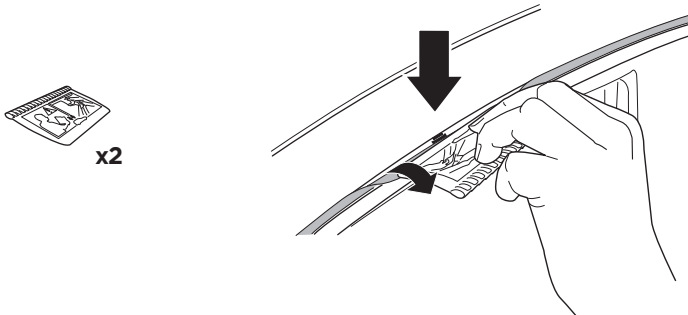

Audi S5, 2-dr Coupé, *08-16

Audi A5 Sportback, 5-dr Hatchback, 09-16

3

	W (mm)	Z (mm)	W (inch)	Z (inch)
Audi A5 , 2-dr Coupé, 07-16 / *08-16	160	705	6 1/4"	27 3/4"
Audi S5 , 2-dr Coupé, *08-16	160	705	6 1/4"	27 3/4"

4

3

	W (mm)	Z (mm)	W (inch)	Z (inch)
Audi A5 Sportback, 5-dr Hatchback, 09-16/ *10-16	130	720	5 1/8"	28 3/8"

4

Thule Sweden AB, Box 69, 330 33 Hillerstorp, SWEDEN
Thule Inc., 42 Silvermine Road, Seymour, Connecticut 06483, USA