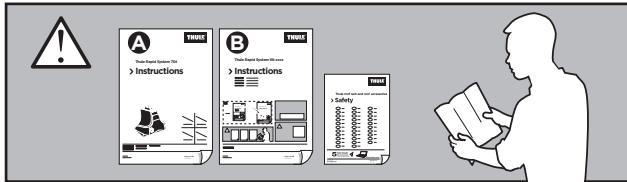

Thule Rapid System Kit 1571

> Instructions

Audi A5, 2-dr Coupé, 07-16 / *08-16

Audi S5, 2-dr Coupé, *08-16

Audi A5 Sportback, 5-dr Hatchback, 09-16

*North America

		+		
	xx kg		7 kg	
	xx lbs		15,4 lbs	
=	2-dr	Max.	Max.	
		50 kg	110 lbs	
=	5-dr	Max.	Max.	
		60 kg	132 lbs	