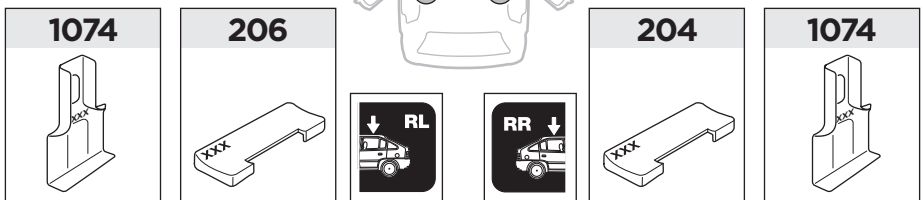

ISO 11154-E

141571

C.20180704
519-1571-09

Bring your life
thule.com

1

	X (scale)	X (mm)	X (inch)
Audi A5 , 2-dr Coupé, 07-16 / *08-16	39	1041	41"
Audi S5 , 2-dr Coupé, *08-16	39	1041	41"
Audi A5 Sportback , 5-dr Hatchback, 09-16	39	1041	41"

	Y (scale)	Y (mm)	Y (inch)
Audi A5 , 2-dr Coupé, 07-16 / *08-16	36	1011	39 3/4"
Audi S5 , 2-dr Coupé, *08-16	36	1011	39 3/4"
Audi A5 Sportback , 5-dr Hatchback, 09-16	37	1021	40 1/4"

2

Audi A5, 2-dr Coupé, 07-16 / *08-16

Audi S5, 2-dr Coupé, *08-16

Audi A5 Sportback, 5-dr Hatchback, 09-16

3

	W (mm)	Z (mm)	W (inch)	Z (inch)
Audi A5 , 2-dr Coupé, 07-16 / *08-16	160	705	6 1/4"	27 3/4"
Audi S5 , 2-dr Coupé, *08-16	160	705	6 1/4"	27 3/4"

4

3

	W (mm)	Z (mm)	W (inch)	Z (inch)
Audi A5 Sportback, 5-dr Hatchback, 09-16/ *10-16	130	720	5 1/8"	28 3/8"

4

Thule Sweden AB, Box 69, 330 33 Hillerstorp, SWEDEN
Thule Inc., 42 Silvermine Road, Seymour, Connecticut 06483, USA