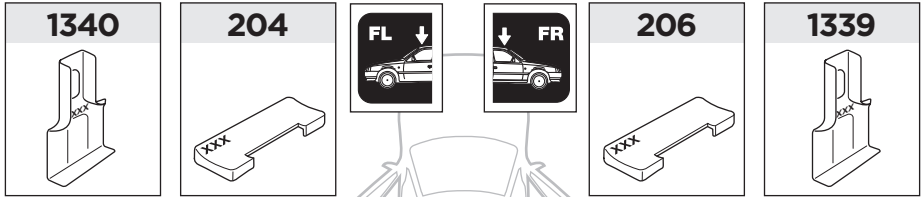

Thule Rapid System Kit 1571

> Instructions

Audi A5, 2-dr Coupé, 07-16 / *08-16

Audi S5, 2-dr Coupé, *08-16

Audi A5 Sportback, 5-dr Hatchback, 09-16

*North America

		+		
	xx kg		7 kg	
	xx lbs		15,4 lbs	
=	2-dr	Max.	Max.	
		50 kg	110 lbs	
=	5-dr	Max.	Max.	
		60 kg	132 lbs	

ISO 11154-E

141571

C.20180704
519-1571-09

Bring your life
thule.com

1

	X (scale)	X (mm)	X (inch)
Audi A5 , 2-dr Coupé, 07-16 / *08-16	39	1041	41"
Audi S5 , 2-dr Coupé, *08-16	39	1041	41"
Audi A5 Sportback , 5-dr Hatchback, 09-16	39	1041	41"

	Y (scale)	Y (mm)	Y (inch)
Audi A5 , 2-dr Coupé, 07-16 / *08-16	36	1011	39 3/4"
Audi S5 , 2-dr Coupé, *08-16	36	1011	39 3/4"
Audi A5 Sportback , 5-dr Hatchback, 09-16	37	1021	40 1/4"

2

Audi A5, 2-dr Coupé, 07-16 / *08-16

Audi S5, 2-dr Coupé, *08-16

Audi A5 Sportback, 5-dr Hatchback, 09-16

3

	W (mm)	Z (mm)	W (inch)	Z (inch)
Audi A5 , 2-dr Coupé, 07-16 / *08-16	160	705	6 1/4"	27 3/4"
Audi S5 , 2-dr Coupé, *08-16	160	705	6 1/4"	27 3/4"