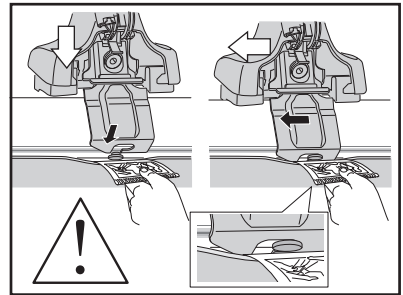

+		
	xx kg		7 kg	
	xx lbs		15,4 lbs	
=	2-dr	Max.	Max.	
		50 kg	110 lbs	
=	5-dr	Max.	Max.	
		60 kg	132 lbs