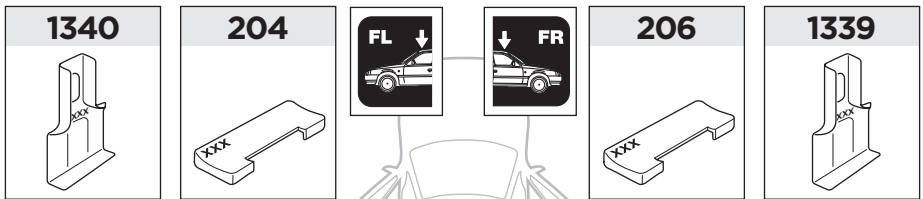

ISO 11154-E

141571

C.20180704
519-1571-09

Bring your life
thule.com

1

	X (scale)	X (mm)	X (inch)
Audi A5 , 2-dr Coupé, 07-16 / *08-16	39	1041	41"
Audi S5 , 2-dr Coupé, *08-16	39	1041	41"
Audi A5 Sportback , 5-dr Hatchback, 09-16	39	1041	41"

	Y (scale)	Y (mm)	Y (inch)
Audi A5 , 2-dr Coupé, 07-16 / *08-16	36	1011	39 3/4"
Audi S5 , 2-dr Coupé, *08-16	36	1011	39 3/4"
Audi A5 Sportback , 5-dr Hatchback, 09-16	37	1021	40 1/4"

2

Audi A5, 2-dr Coupé, 07-16 / *08-16

Audi S5, 2-dr Coupé, *08-16

Audi A5 Sportback, 5-dr Hatchback, 09-16

3

	W (mm)	Z (mm)	W (inch)	Z (inch)
Audi A5 , 2-dr Coupé, 07-16 / *08-16	160	705	6 1/4"	27 3/4"
Audi S5 , 2-dr Coupé, *08-16	160	705	6 1/4"	27 3/4"

4

3

	W (mm)	Z (mm)	W (inch)	Z (inch)
Audi A5 Sportback, 5-dr Hatchback, 09-16/ *10-16	130	720	5 1/8"	28 3/8"

4

Thule Sweden AB, Box 69, 330 33 Hillerstorp, SWEDEN
Thule Inc., 42 Silvermine Road, Seymour, Connecticut 06483, USA