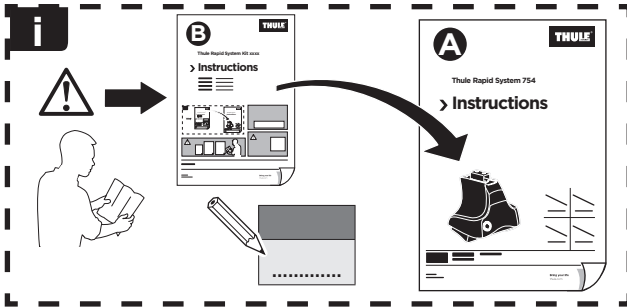

Thule Rapid System Kit 1571

> Instructions

Audi A5, 2-dr Coupé, 07-16 / *08-16

Audi S5, 2-dr Coupé, *08-16

Audi A5 Sportback, 5-dr Hatchback, 09-16

*North America

		+		
	xx kg		7 kg	
	xx lbs		15,4 lbs	
=	2-dr	Max.	Max.	
		50 kg	110 lbs	
=	5-dr	Max.	Max.	
		60 kg	132 lbs	