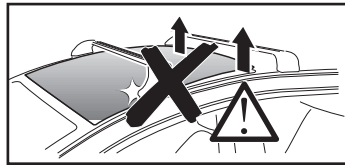

Thule Rapid System Kit 1571

> Instructions

Audi A5, 2-dr Coupé, 07-16 / *08-16

Audi S5, 2-dr Coupé, *08-16

Audi A5 Sportback, 5-dr Hatchback, 09-16

*North America

		+		
	xx kg		7 kg	
	xx lbs		15,4 lbs	
=	2-dr	Max.	Max.	
		50 kg	110 lbs	
=	5-dr	Max.	Max.	
		60 kg	132 lbs	