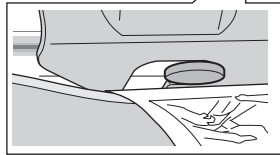

Audi S5, 2-dr Coupé, *08-16

Audi A5 Sportback, 5-dr Hatchback, 09-16

3

	W (mm)	Z (mm)	W (inch)	Z (inch)
Audi A5 , 2-dr Coupé, 07-16 / *08-16	160	705	6 1/4"	27 3/4"
Audi S5 , 2-dr Coupé, *08-16	160	705	6 1/4"	27 3/4"

4

3

	W (mm)	Z (mm)	W (inch)	Z (inch)
Audi A5 Sportback, 5-dr Hatchback, 09-16/ *10-16	130	720	5 1/8"	28 3/8"

4

Thule Sweden AB, Box 69, 330 33 Hillerstorp, SWEDEN
Thule Inc., 42 Silvermine Road, Seymour, Connecticut 06483, USA