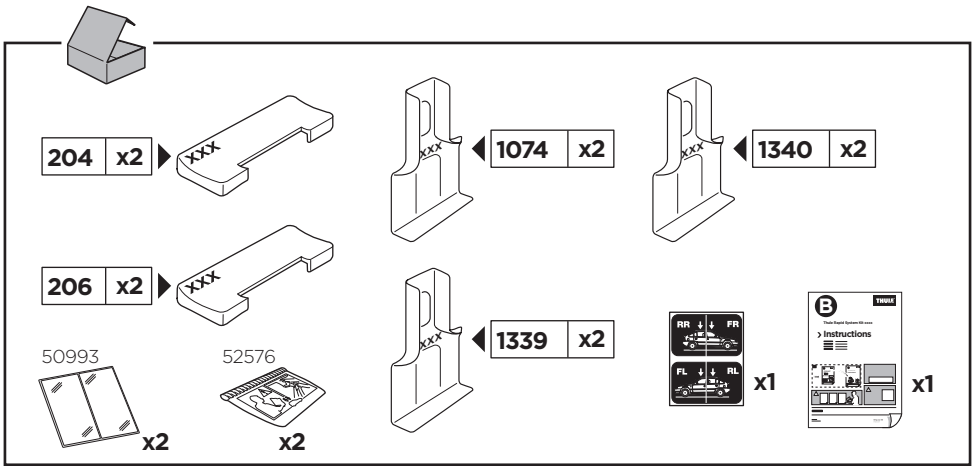

Thule Rapid System Kit 1571

> Instructions

Audi A5, 2-dr Coupé, 07-16 / *08-16

Audi S5, 2-dr Coupé, *08-16

Audi A5 Sportback, 5-dr Hatchback, 09-16

*North America

		+		
	xx kg		7 kg	
	xx lbs		15,4 lbs	
=	2-dr	Max.	Max.	
		50 kg	110 lbs	
=	5-dr	Max.	Max.	
		60 kg	132 lbs	

ISO 11154-E

141571

C.20180704
519-1571-09

Bring your life
thule.com

1

	X (scale)	X (mm)	X (inch)
Audi A5 , 2-dr Coupé, 07-16 / *08-16	39	1041	41"
Audi S5 , 2-dr Coupé, *08-16	39	1041	41"
Audi A5 Sportback , 5-dr Hatchback, 09-16	39	1041	41"

	Y (scale)	Y (mm)	Y (inch)
Audi A5 , 2-dr Coupé, 07-16 / *08-16	36	1011	39 3/4"
Audi S5 , 2-dr Coupé, *08-16	36	1011	39 3/4"
Audi A5 Sportback , 5-dr Hatchback, 09-16	37	1021	40 1/4"

2

Audi A5, 2-dr Coupé, 07-16 / *08-16

4

3

	W (mm)	Z (mm)	W (inch)	Z (inch)
Audi A5 Sportback, 5-dr Hatchback, 09-16/ *10-16	130	720	5 1/8"	28 3/8"

4

Thule Sweden AB, Box 69, 330 33 Hillerstorp, SWEDEN
Thule Inc., 42 Silvermine Road, Seymour, Connecticut 06483, USA