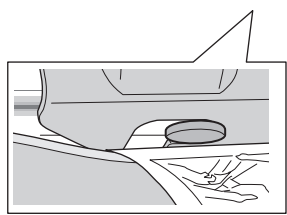

4

3

	W (mm)	Z (mm)	W (inch)	Z (inch)
Audi A5 Sportback, 5-dr Hatchback, 09-16/ *10-16	130	720	5 1/8"	28 3/8"

4

Thule Sweden AB, Box 69, 330 33 Hillerstorp, SWEDEN
Thule Inc., 42 Silvermine Road, Seymour, Connecticut 06483, USA