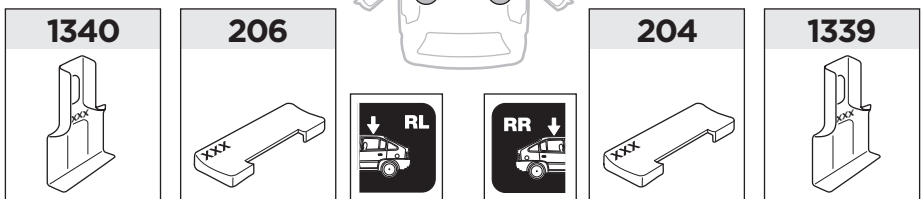

ISO 11154-E

141571

C.20180704
519-1571-09

Bring your life
thule.com

1

	X (scale)	X (mm)	X (inch)
Audi A5 , 2-dr Coupé, 07-16 / *08-16	39	1041	41"
Audi S5 , 2-dr Coupé, *08-16	39	1041	41"
Audi A5 Sportback , 5-dr Hatchback, 09-16	39	1041	41"

	Y (scale)	Y (mm)	Y (inch)
Audi A5 , 2-dr Coupé, 07-16 / *08-16	36	1011	39 3/4"
Audi S5 , 2-dr Coupé, *08-16	36	1011	39 3/4"
Audi A5 Sportback , 5-dr Hatchback, 09-16	37	1021	40 1/4"

2

Audi A5, 2-dr Coupé, 07-16 / *08-16

Audi S5, 2-dr Coupé, *08-16

Audi A5 Sportback, 5-dr Hatchback, 09-16

3

	W (mm)	Z (mm)	W (inch)	Z (inch)
Audi A5 , 2-dr Coupé, 07-16 / *08-16	160	705	6 1/4"	27 3/4"
Audi S5 , 2-dr Coupé, *08-16	160	705	6 1/4"	27 3/4"

4

3

	W (mm)	Z (mm)	W (inch)	Z (inch)
Audi A5 Sportback, 5-dr Hatchback, 09-16/ *10-16	130	720	5 1/8"	28 3/8"

4

Thule Sweden AB, Box 69, 330 33 Hillerstorp, SWEDEN
Thule Inc., 42 Silvermine Road, Seymour, Connecticut 06483, USA