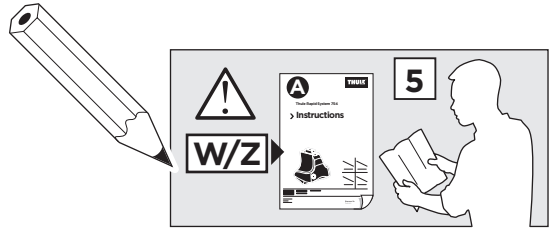

3

	W (mm)	Z (mm)	W (inch)	Z (inch)
Audi A5 Sportback, 5-dr Hatchback, 09-16/ *10-16	130	720	5 1/8"	28 3/8"