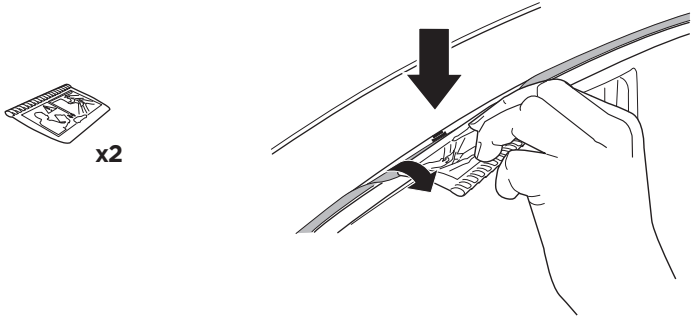

W (mm)	Z (mm)	W (inch)	Z (inch)
Audi A5 Sportback, 5-dr Hatchback, 09-16/ *10-16	130	720	5 1/8"	28 3/8"