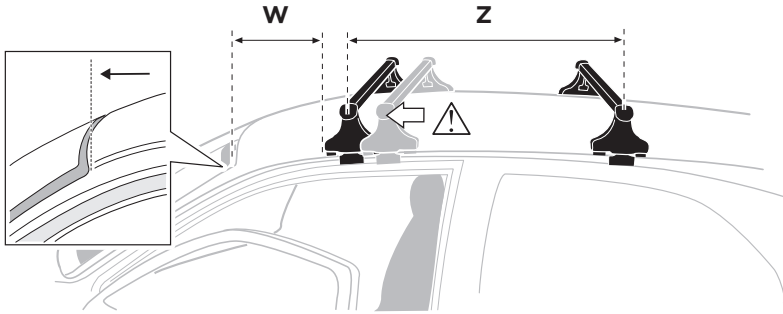

	Y (scale)	Y (mm)	Y (inch)
Audi A5 , 2-dr Coupé, 07-16 / *08-16	36	1011	39 3/4"
Audi S5 , 2-dr Coupé, *08-16	36	1011	39 3/4"
Audi A5 Sportback , 5-dr Hatchback, 09-16	37	1021	40 1/4"

2

Audi A5, 2-dr Coupé, 07-16 / *08-16

Audi S5, 2-dr Coupé, *08-16

Audi A5 Sportback, 5-dr Hatchback, 09-16

3

	W (mm)	Z (mm)	W (inch)	Z (inch)
Audi A5 , 2-dr Coupé, 07-16 / *08-16	160	705	6 1/4"	27 3/4"
Audi S5 , 2-dr Coupé, *08-16	160	705	6 1/4"	27 3/4"

4

3

	W (mm)	Z (mm)	W (inch)	Z (inch)
Audi A5 Sportback, 5-dr Hatchback, 09-16/ *10-16	130	720	5 1/8"	28 3/8"

4

Thule Sweden AB, Box 69, 330 33 Hillerstorp, SWEDEN
Thule Inc., 42 Silvermine Road, Seymour, Connecticut 06483, USA