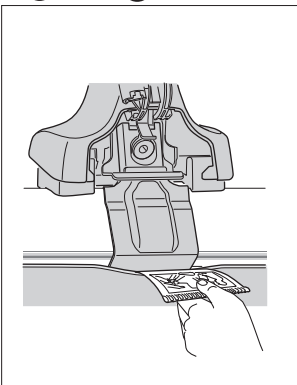

Audi S5, 2-dr Coupé, *08-16

Audi A5 Sportback, 5-dr Hatchback, 09-16

3

	W (mm)	Z (mm)	W (inch)	Z (inch)
Audi A5 , 2-dr Coupé, 07-16 / *08-16	160	705	6 1/4"	27 3/4"
Audi S5 , 2-dr Coupé, *08-16	160	705	6 1/4"	27 3/4"

4

3

	W (mm)	Z (mm)	W (inch)	Z (inch)
Audi A5 Sportback, 5-dr Hatchback, 09-16/ *10-16	130	720	5 1/8"	28 3/8"

4

Thule Sweden AB, Box 69, 330 33 Hillerstorp, SWEDEN
Thule Inc., 42 Silvermine Road, Seymour, Connecticut 06483, USA