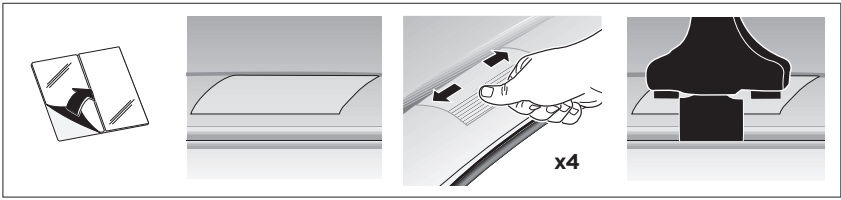

Audi S5, 2-dr Coupé, *08-16

Audi A5 Sportback, 5-dr Hatchback, 09-16

3

	W (mm)	Z (mm)	W (inch)	Z (inch)
Audi A5 , 2-dr Coupé, 07-16 / *08-16	160	705	6 1/4"	27 3/4"
Audi S5 , 2-dr Coupé, *08-16	160	705	6 1/4"	27 3/4"

4

3

	W (mm)	Z (mm)	W (inch)	Z (inch)
Audi A5 Sportback, 5-dr Hatchback, 09-16/ *10-16	130	720	5 1/8"	28 3/8"

4

Thule Sweden AB, Box 69, 330 33 Hillerstorp, SWEDEN
Thule Inc., 42 Silvermine Road, Seymour, Connecticut 06483, USA