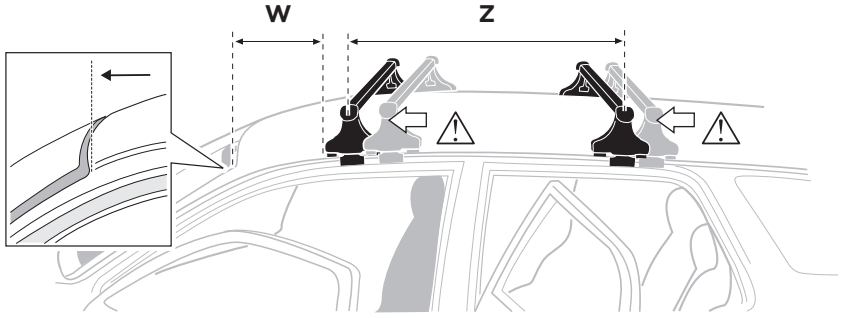

	Y (scale)	Y (mm)	Y (inch)
Audi A5 , 2-dr Coupé, 07-16 / *08-16	36	1011	39 3/4"
Audi S5 , 2-dr Coupé, *08-16	36	1011	39 3/4"
Audi A5 Sportback , 5-dr Hatchback, 09-16	37	1021	40 1/4"

2

Audi A5, 2-dr Coupé, 07-16 / *08-16

Audi S5, 2-dr Coupé, *08-16

Audi A5 Sportback, 5-dr Hatchback, 09-16

3

	W (mm)	Z (mm)	W (inch)	Z (inch)
Audi A5 , 2-dr Coupé, 07-16 / *08-16	160	705	6 1/4"	27 3/4"
Audi S5 , 2-dr Coupé, *08-16	160	705	6 1/4"	27 3/4"

4

3

	W (mm)	Z (mm)	W (inch)	Z (inch)
Audi A5 Sportback, 5-dr Hatchback, 09-16/ *10-16	130	720	5 1/8"	28 3/8"

4

Thule Sweden AB, Box 69, 330 33 Hillerstorp, SWEDEN
Thule Inc., 42 Silvermine Road, Seymour, Connecticut 06483, USA