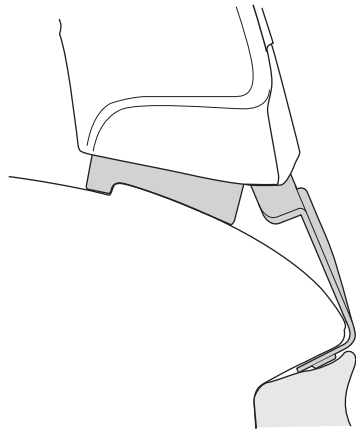

Audi S5, 2-dr Coupé, *08-16

Audi A5 Sportback, 5-dr Hatchback, 09-16

3

	W (mm)	Z (mm)	W (inch)	Z (inch)
Audi A5 , 2-dr Coupé, 07-16 / *08-16	160	705	6 1/4"	27 3/4"
Audi S5 , 2-dr Coupé, *08-16	160	705	6 1/4"	27 3/4"

4

3

	W (mm)	Z (mm)	W (inch)	Z (inch)
Audi A5 Sportback, 5-dr Hatchback, 09-16/ *10-16	130	720	5 1/8"	28 3/8"

4

Thule Sweden AB, Box 69, 330 33 Hillerstorp, SWEDEN
Thule Inc., 42 Silvermine Road, Seymour, Connecticut 06483, USA