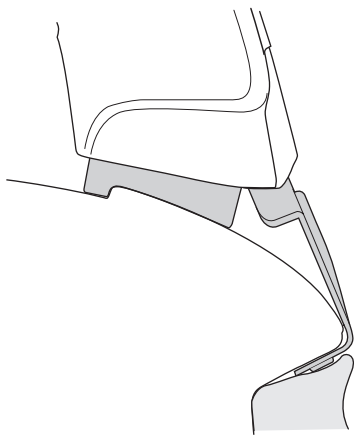

4

3

	W (mm)	Z (mm)	W (inch)	Z (inch)
Audi A5 Sportback, 5-dr Hatchback, 09-16/ *10-16	130	720	5 1/8"	28 3/8"

4

Thule Sweden AB, Box 69, 330 33 Hillerstorp, SWEDEN
Thule Inc., 42 Silvermine Road, Seymour, Connecticut 06483, USA