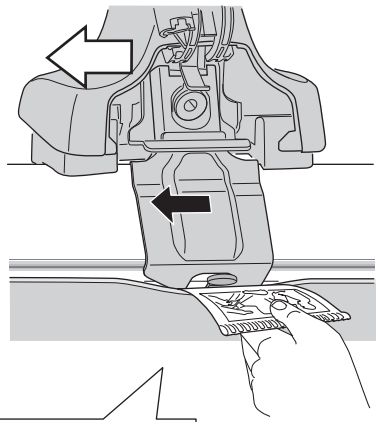

4

3

	W (mm)	Z (mm)	W (inch)	Z (inch)
Audi A5 Sportback, 5-dr Hatchback, 09-16/ *10-16	130	720	5 1/8"	28 3/8"

4

Thule Sweden AB, Box 69, 330 33 Hillerstorp, SWEDEN
Thule Inc., 42 Silvermine Road, Seymour, Connecticut 06483, USA