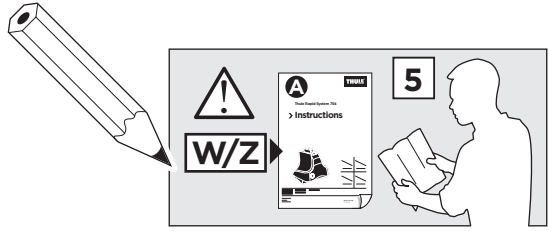

3

	W (mm)	Z (mm)	W (inch)	Z (inch)
Audi A5, 2-dr Coupé, 07-16 / *08-16	160	705	6 1/4"	27 3/4"
Audi S5, 2-dr Coupé, *08-16	160	705	6 1/4"	27 3/4"