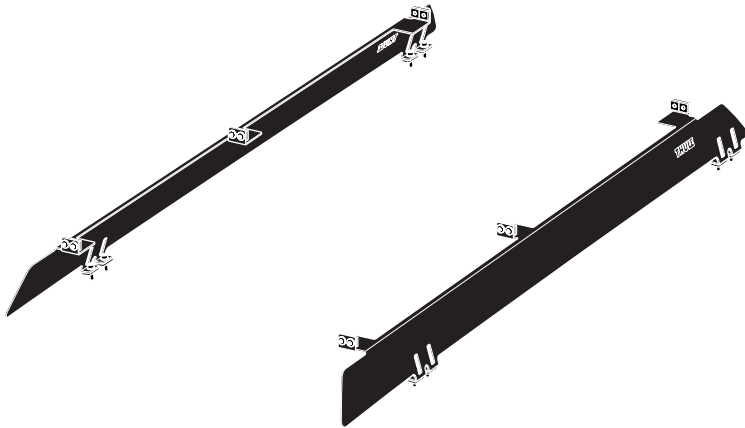

Instructions

Thule Caprock rail mount 181007

TOYOTA 4Runner, 5-dr SUV, 10-24

THULE

Instructions
Thule Caprock
rail mount

THULE

Instructions
Thule Caprock

THULE

Safety

6.7 kg
14.8 lbs

x 8

16 mm

x 8

x 1

x 1

x 12

22 mm

x 8

x 12

6 mm
1/4"

x 1

x 2

100 Kg / 220 lbs

1