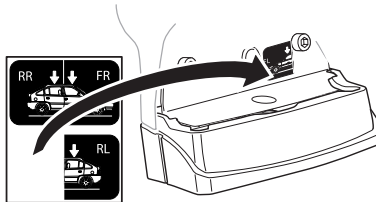

EN Only a few turns
DE Nur wenige Umdrehungen
FR Quelques tours uniquement
NL Slechts enkele slagen
IT Solo qualche giro
ES Sólo algunas vueltas
PT Apenas algumas voltas
SV Endast några varv
DK Kun nogle få omgange
NO Bare noen få omdreinger
FI Vain muutama kierros

ET Ainult mõni pööre
LV Tikai dažī apgriezieni
LT Tik keli pasukimai
PL Wystarczy kilka obrotów
RU Только несколько оборотов
UK Лише декілька обертів
BG Само няколко завъртания
CS Pouze několik otáček
SK Len niekoľko otáčok
SL Le nekaj obratov
HR/BIH Samo nekoliko okreta

RO Doar câteva rotiri
HU Csak néhány fordítás
EL Μόνο λίγες περιστροφές
TR Yalnızca birkaç tur

بعض دورات فقط **AR**
רק מספר סיבובים **HE**

ZH 仅几圈
JA 2～3回転のみ
KO 몇 번만 돌리면 됨
TH เพียงสองสามรอบ

3

x1