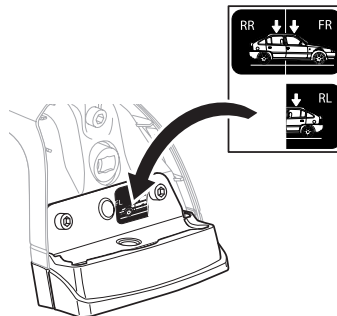

EN Only a few turns
DE Nur wenige Umdrehungen
FR Quelques tours uniquement
NL Slechts enkele slagen
IT Solo qualche giro
ES Sólo algunas vueltas
PT Apenas algumas voltas
SV Endast några varv
DK Kun nogle få omgange
NO Bare noen få omdreinger
FI Vain muutama kierros

ET Ainult mõni pööre
LV Tikai daži apgriezieni
LT Tik keli pasukimai
PL Wystarczy kilka obrotów
RU Только несколько оборотов
UK Лише декілька обертів
BG Само няколко завъртания
CS Pouze několik otáček
SK Len niekoľko otáčok
SL Le nekaj obratov
HR/BIH Samo nekoliko okreta

RO Doar câteva rotiri
HU Csak néhány fordítás
EL Μόνο λίγες περιστροφές
TR Yalnızca birkaç tur

بعض دورات فقط

AR **HE** רק מספר סיבובים

ZH 仅几圈
JA 2～3回転のみ
KO 몇 번만 돌리면 됨
TH เพียงสองสามรอบ

3

x1