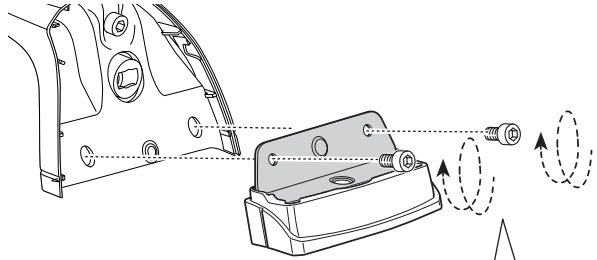

2

751
FootPack

A 12 mm x4

A

B

EN Only a few turns
DE Nur wenige Umdrehungen
FR Quelques tours uniquement
NL Slechts enkele slagen
IT Solo qualche giro
ES Sólo algunas vueltas
PT Apenas algumas voltas
SV Endast några varv
DK Kun nogle få omgange
NO Bare noen få omdreinger
FI Vain muutama kierros

ET Ainult mõni pööre
LV Tikai daži apgriezieni
LT Tik keli pasukimai
PL Wystarczy kilka obrotów
RU Только несколько оборотов
UK Лише декілька обертів
BG Само няколко завъртания
CS Pouze několik otáček
SK Len niekoľko otáčok
SL Le nekaj obratov
HR/BIH Samo nekoliko okreta

RO Doar câteva rotiri
HU Csak néhány fordítás
EL Μόνο λίγες περιστροφές
TR Yalnızca birkaç tur

بعض دورات فقط

AR **HE** רק מספר סיבובים

ZH 仅几圈
JA 2～3回転のみ
KO 몇 번만 돌리면 됨
TH เพียงสองสามรอบ

3

x1