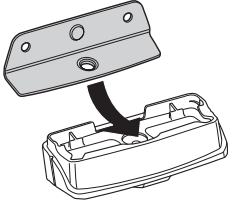

2

751
FootPack

A 12 mm x4

A