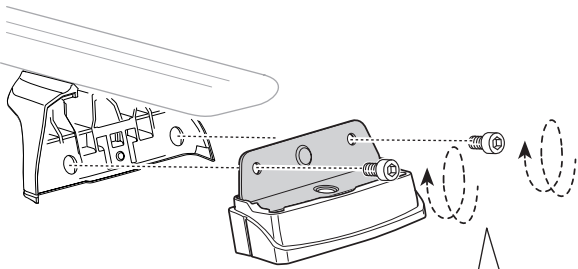

2

753
FootPack

A

B

EN Only a few turns
DE Nur wenige Umdrehungen
FR Quelques tours uniquement
NL Slechts enkele slagen
IT Solo qualche giro
ES Sólo algunas vueltas
PT Apenas algumas voltas
SV Endast några varv
DK Kun nogle få omgange
NO Bare noen få omdreinger
FI Vain muutama kierros

ET Ainult mõni pööre
LV Tikai dažī apgriezieni
LT Tik keli pasukimai
PL Wystarczy kilka obrotów
RU Только несколько оборотов
UK Лише декілька обертів
BG Само няколко завъртания
CS Pouze několik otáček
SK Len niekoľko otáčok
SL Le nekaj obratov
HR/BIH Samo nekoliko okreta

RO Doar câteva rotiri
HU Csak néhány fordítás
EL Μόνο λίγες περιστροφές
TR Yalnızca birkaç tur

بعض دورات فقط **AR**
רק מספר סיבובים **HE**

ZH 仅几圈
JA 2～3回転のみ
KO 몇 번만 돌리면 됨
TH เพียงสองสามรอบ

3

x1