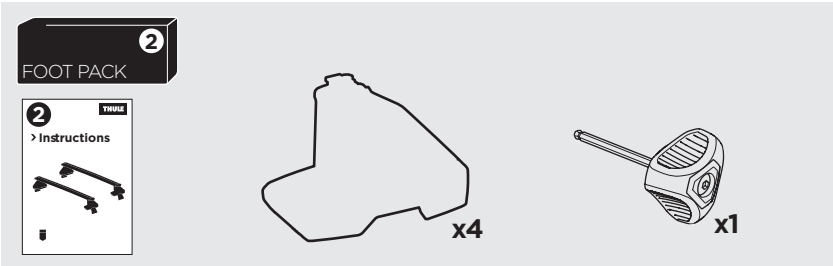

## Kit 145401 CITROËN C3, 5-dr Hatchback, 24-

ISO 11154-E

Bring your life  
thule.com

THULE WingBar Evo	THULE WingBar Edge	THULE WingBar	THULE SquareBar Evo	<b>Evo X (scale)</b>	<b>Edge X (scale)</b>
<b>CITROËN C3, 5-dr Hatchback, 24-</b>				<b>36</b>	<b>G</b>
THULE ProBar Evo	THULE SlideBar Evo				<b>X (mm/inch)</b>
<b>CITROËN C3, 5-dr Hatchback, 24-</b>				<b>1011 mm / 39 3/4"</b>	

THULE WingBar Evo	THULE WingBar Edge	THULE WingBar	THULE SquareBar Evo	<b>Evo Y (scale)</b>	<b>Edge Y (scale)</b>
<b>CITROËN C3, 5-dr Hatchback, 24-</b>				<b>33,5</b>	<b>L</b>
THULE ProBar Evo	THULE SlideBar Evo				<b>Y (mm/inch)</b>
<b>CITROËN C3, 5-dr Hatchback, 24-</b>				<b>986 mm / 38 7/8"</b>	

	<b>W (mm/inch)</b>	<b>Z (mm/inch)</b>
<b>CITROËN C3, 5-dr Hatchback, 24-</b>	<b>650 mm / 25 5/8"</b>	<b>300 mm / 11 3/4"</b>