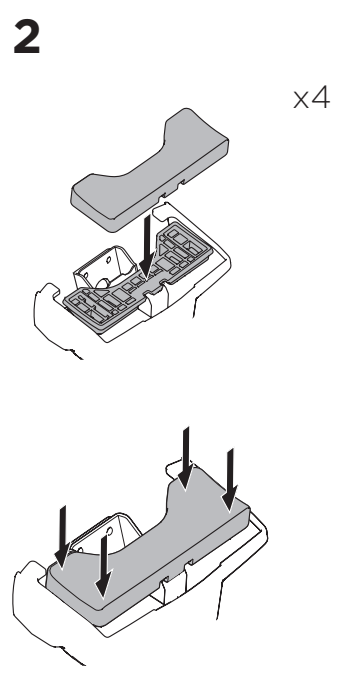

## Kit 145401 CITROËN C3, 5-dr Hatchback, 24-

ISO 11154-E

Bring your life  
thule.com

THULE WingBar Evo	THULE WingBar Edge	THULE WingBar	THULE SquareBar Evo	<b>Evo X (scale)</b>	<b>Edge X (scale)</b>
<b>CITROËN C3, 5-dr Hatchback, 24-</b>				<b>36</b>	<b>G</b>
THULE ProBar Evo	THULE SlideBar Evo				<b>X (mm/inch)</b>
<b>CITROËN C3, 5-dr Hatchback, 24-</b>				<b>1011 mm / 39 3/4"</b>	

THULE WingBar Evo	THULE WingBar Edge	THULE WingBar	THULE SquareBar Evo	<b>Evo Y (scale)</b>	<b>Edge Y (scale)</b>
<b>CITROËN C3, 5-dr Hatchback, 24-</b>				<b>33,5</b>	<b>L</b>
THULE ProBar Evo	THULE SlideBar Evo				<b>Y (mm/inch)</b>
<b>CITROËN C3, 5-dr Hatchback, 24-</b>				<b>986 mm / 38 7/8"</b>	

	<b>W (mm/inch)</b>	<b>Z (mm/inch)</b>
<b>CITROËN C3, 5-dr Hatchback, 24-</b>	<b>650 mm / 25 5/8"</b>	<b>300 mm / 11 3/4"</b>