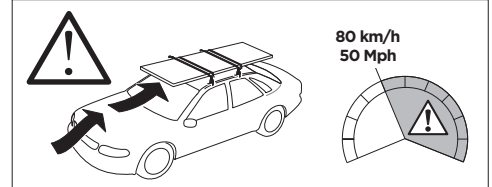

1

Kit 145401 CITROËN C3, 5-dr Hatchback, 24-

ISO 11154-E

Bring your life
thule.com