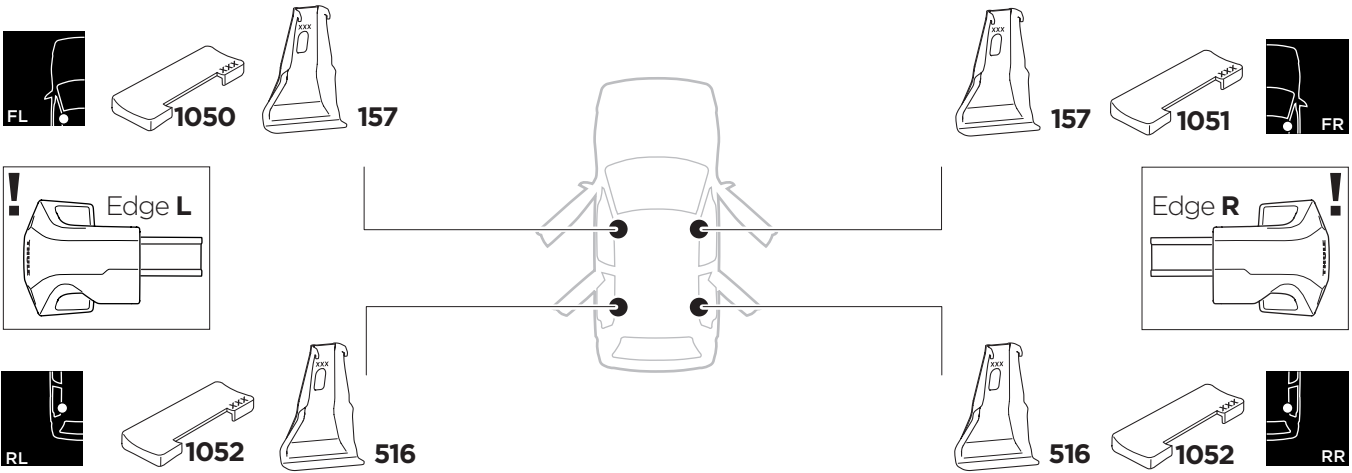

# 1

## Kit 145401 CITROËN C3, 5-dr Hatchback, 24-

ISO 11154-E

Bring your life  
thule.com

THULE WingBar Evo	THULE WingBar Edge	THULE WingBar	THULE SquareBar Evo	<b>Evo X (scale)</b>	<b>Edge X (scale)</b>
<b>CITROËN C3, 5-dr Hatchback, 24-</b>				<b>36</b>	<b>G</b>
THULE ProBar Evo	THULE SlideBar Evo				<b>X (mm/inch)</b>
<b>CITROËN C3, 5-dr Hatchback, 24-</b>				<b>1011 mm / 39 3/4"</b>	

THULE WingBar Evo	THULE WingBar Edge	THULE WingBar	THULE SquareBar Evo	<b>Evo Y (scale)</b>	<b>Edge Y (scale)</b>
<b>CITROËN C3, 5-dr Hatchback, 24-</b>				<b>33,5</b>	<b>L</b>
THULE ProBar Evo	THULE SlideBar Evo				<b>Y (mm/inch)</b>
<b>CITROËN C3, 5-dr Hatchback, 24-</b>				<b>986 mm / 38 7/8"</b>	

	<b>W (mm/inch)</b>	<b>Z (mm/inch)</b>
<b>CITROËN C3, 5-dr Hatchback, 24-</b>	<b>650 mm / 25 5/8"</b>	<b>300 mm / 11 3/4"</b>