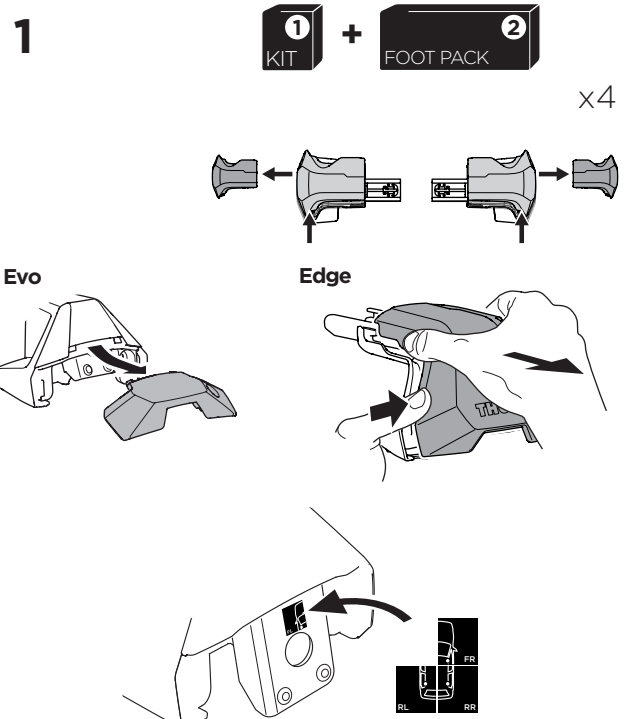

## Kit 145401 CITROËN C3, 5-dr Hatchback, 24-

ISO 11154-E

Bring your life  
thule.com

THULE WingBar Evo	THULE WingBar Edge	THULE WingBar	THULE SquareBar Evo	<b>Evo X (scale)</b>	<b>Edge X (scale)</b>
<b>CITROËN C3, 5-dr Hatchback, 24-</b>				<b>36</b>	<b>G</b>
THULE ProBar Evo	THULE SlideBar Evo				<b>X (mm/inch)</b>
<b>CITROËN C3, 5-dr Hatchback, 24-</b>				<b>1011 mm / 39 3/4"</b>	

THULE WingBar Evo	THULE WingBar Edge	THULE WingBar	THULE SquareBar Evo	<b>Evo Y (scale)</b>	<b>Edge Y (scale)</b>
<b>CITROËN C3, 5-dr Hatchback, 24-</b>				<b>33,5</b>	<b>L</b>
THULE ProBar Evo	THULE SlideBar Evo				<b>Y (mm/inch)</b>
<b>CITROËN C3, 5-dr Hatchback, 24-</b>				<b>986 mm / 38 7/8"</b>	

	<b>W (mm/inch)</b>	<b>Z (mm/inch)</b>
<b>CITROËN C3, 5-dr Hatchback, 24-</b>	<b>650 mm / 25 5/8"</b>	<b>300 mm / 11 3/4"</b>