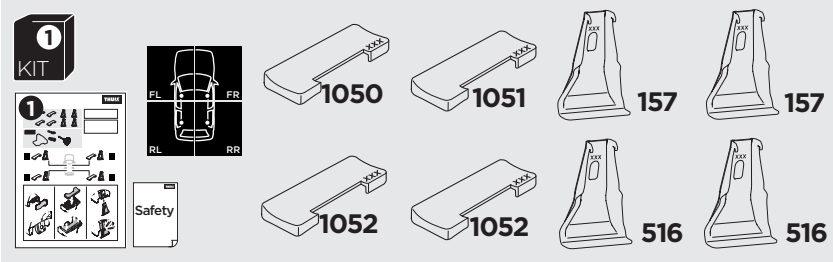

## Kit 145401 CITROËN C3, 5-dr Hatchback, 24-

ISO 11154-E

Bring your life  
thule.com

THULE WingBar Evo	THULE WingBar Edge	THULE WingBar	THULE SquareBar Evo	<b>Evo X (scale)</b>	<b>Edge X (scale)</b>
<b>CITROËN C3, 5-dr Hatchback, 24-</b>				<b>36</b>	<b>G</b>
THULE ProBar Evo	THULE SlideBar Evo				<b>X (mm/inch)</b>
<b>CITROËN C3, 5-dr Hatchback, 24-</b>				<b>1011 mm / 39 3/4"</b>	

THULE WingBar Evo	THULE WingBar Edge	THULE WingBar	THULE SquareBar Evo	<b>Evo Y (scale)</b>	<b>Edge Y (scale)</b>
<b>CITROËN C3, 5-dr Hatchback, 24-</b>				<b>33,5</b>	<b>L</b>
THULE ProBar Evo	THULE SlideBar Evo				<b>Y (mm/inch)</b>
<b>CITROËN C3, 5-dr Hatchback, 24-</b>				<b>986 mm / 38 7/8"</b>	

	<b>W (mm/inch)</b>	<b>Z (mm/inch)</b>
<b>CITROËN C3, 5-dr Hatchback, 24-</b>	<b>650 mm / 25 5/8"</b>	<b>300 mm / 11 3/4"</b>