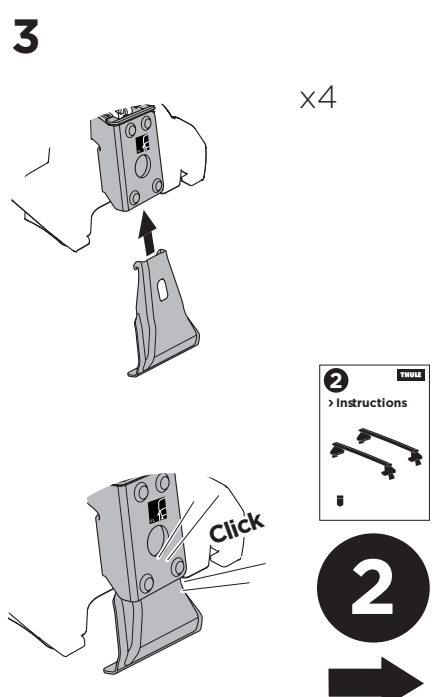

## Kit 145401 CITROËN C3, 5-dr Hatchback, 24-

ISO 11154-E

Bring your life  
thule.com

THULE WingBar Evo	THULE WingBar Edge	THULE WingBar	THULE SquareBar Evo	<b>Evo X (scale)</b>	<b>Edge X (scale)</b>
<b>CITROËN C3, 5-dr Hatchback, 24-</b>				<b>36</b>	<b>G</b>
THULE ProBar Evo	THULE SlideBar Evo				<b>X (mm/inch)</b>
<b>CITROËN C3, 5-dr Hatchback, 24-</b>				<b>1011 mm / 39 3/4"</b>	

THULE WingBar Evo	THULE WingBar Edge	THULE WingBar	THULE SquareBar Evo	<b>Evo Y (scale)</b>	<b>Edge Y (scale)</b>
<b>CITROËN C3, 5-dr Hatchback, 24-</b>				<b>33,5</b>	<b>L</b>
THULE ProBar Evo	THULE SlideBar Evo				<b>Y (mm/inch)</b>
<b>CITROËN C3, 5-dr Hatchback, 24-</b>				<b>986 mm / 38 7/8"</b>	

	<b>W (mm/inch)</b>	<b>Z (mm/inch)</b>
<b>CITROËN C3, 5-dr Hatchback, 24-</b>	<b>650 mm / 25 5/8"</b>	<b>300 mm / 11 3/4"</b>