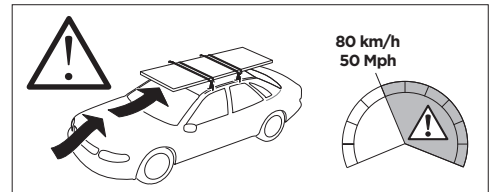

1

Kit 145393

HYUNDAI HB20 (BR2), 5-dr Hatchback, 19-

HYUNDAI HB20 (BR2), 4-dr Sedan, 19-

ISO 11154-E

Bring your life
thule.com

THULE WingBar Evo	THULE WingBar Edge	THULE WingBar	THULE SquareBar Evo	Evo X (scale)	Edge X (scale)
HYUNDAI HB20 (BR2), 5-dr Hatchback, 19-				34,5	J
HYUNDAI HB20 (BR2), 4-dr Sedan, 19-				34,5	J

THULE ProBar Evo	THULE SlideBar Evo			X (mm/inch)	
HYUNDAI HB20 (BR2), 5-dr Hatchback, 19-				996 mm / 39 1/4"	
HYUNDAI HB20 (BR2), 4-dr Sedan, 19-				996 mm / 39 1/4"	

THULE WingBar Evo	THULE WingBar Edge	THULE WingBar	THULE SquareBar Evo	Evo Y (scale)	Edge Y (scale)
HYUNDAI HB20 (BR2), 5-dr Hatchback, 19-				29,5	B
HYUNDAI HB20 (BR2), 4-dr Sedan, 19-				31	Q