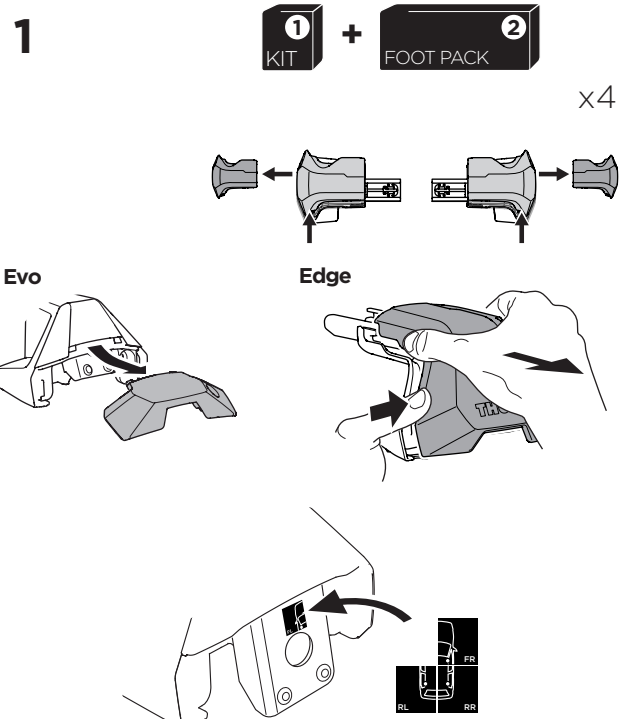

1

Kit 145393

HYUNDAI HB20 (BR2), 5-dr Hatchback, 19-

HYUNDAI HB20 (BR2), 4-dr Sedan, 19-

ISO 11154-E

Bring your life
thule.com

THULE WingBar Evo	THULE WingBar Edge	THULE WingBar	THULE SquareBar Evo	Evo X (scale)	Edge X (scale)
HYUNDAI HB20 (BR2), 5-dr Hatchback, 19-				34,5	J
HYUNDAI HB20 (BR2), 4-dr Sedan, 19-				34,5	J

THULE ProBar Evo	THULE SlideBar Evo			X (mm/inch)	
HYUNDAI HB20 (BR2), 5-dr Hatchback, 19-				996 mm / 39 1/4"	
HYUNDAI HB20 (BR2), 4-dr Sedan, 19-				996 mm / 39 1/4"	

THULE WingBar Evo	THULE WingBar Edge	THULE WingBar	THULE SquareBar Evo	Evo Y (scale)	Edge Y (scale)
HYUNDAI HB20 (BR2), 5-dr Hatchback, 19-				29,5	B
HYUNDAI HB20 (BR2), 4-dr Sedan, 19-				31	Q

THULE ProBar Evo	THULE SlideBar Evo			Y (mm/inch)	
HYUNDAI HB20 (BR2), 5-dr Hatchback, 19-				946 mm / 37 1/4"	
HYUNDAI HB20 (BR2), 4-dr Sedan, 19-				961 mm / 37 7/8"	

	W (mm/inch)	Z (mm/inch)
HYUNDAI HB20 (BR2), 5-dr Hatchback, 19-	655 mm / 25 3/4"	250 mm / 9 7/8"
HYUNDAI HB20 (BR2), 4-dr Sedan, 19-	655 mm / 25 3/4"	250 mm / 9 7/8"