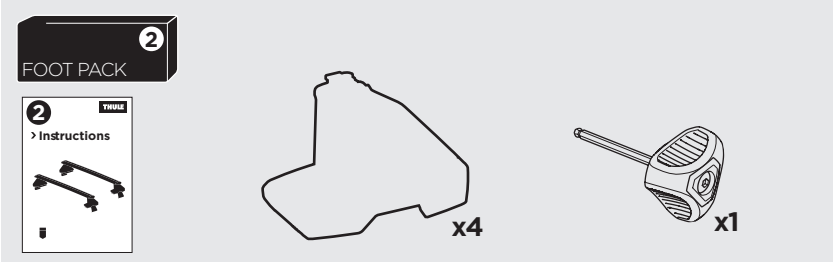

1

Kit 145393

HYUNDAI HB20 (BR2), 5-dr Hatchback, 19-

HYUNDAI HB20 (BR2), 4-dr Sedan, 19-

ISO 11154-E

Bring your life
thule.com

THULE WingBar Evo	THULE WingBar Edge	THULE WingBar	THULE SquareBar Evo	Evo X (scale)	Edge X (scale)
HYUNDAI HB20 (BR2), 5-dr Hatchback, 19-				34,5	J
HYUNDAI HB20 (BR2), 4-dr Sedan, 19-				34,5	J

THULE ProBar Evo	THULE SlideBar Evo			X (mm/inch)	
HYUNDAI HB20 (BR2), 5-dr Hatchback, 19-				996 mm / 39 1/4"	
HYUNDAI HB20 (BR2), 4-dr Sedan, 19-				996 mm / 39 1/4"	

THULE WingBar Evo	THULE WingBar Edge	THULE WingBar	THULE SquareBar Evo	Evo Y (scale)	Edge Y (scale)
HYUNDAI HB20 (BR2), 5-dr Hatchback, 19-				29,5	B
HYUNDAI HB20 (BR2), 4-dr Sedan, 19-				31	Q

THULE ProBar Evo	THULE SlideBar Evo			Y (mm/inch)	
HYUNDAI HB20 (BR2), 5-dr Hatchback, 19-				946 mm / 37 1/4"	
HYUNDAI HB20 (BR2), 4-dr Sedan, 19-				961 mm / 37 7/8"	

	W (mm/inch)	Z (mm/inch)
HYUNDAI HB20 (BR2), 5-dr Hatchback, 19-	655 mm / 25 3/4"	250 mm / 9 7/8"
HYUNDAI HB20 (BR2), 4-dr Sedan, 19-	655 mm / 25 3/4"	250 mm / 9 7/8"