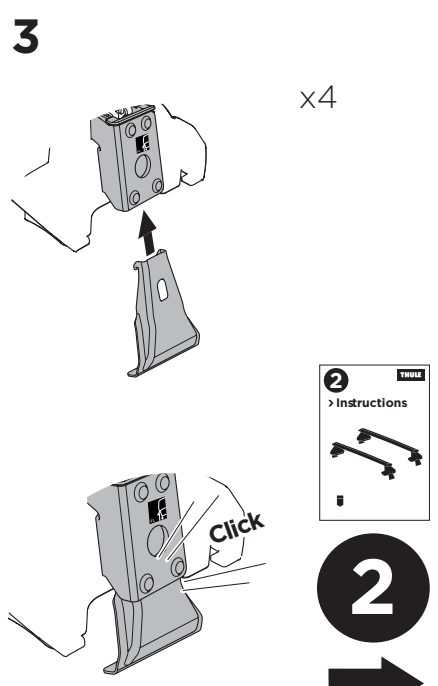

1

Kit 145393

HYUNDAI HB20 (BR2), 5-dr Hatchback, 19-

HYUNDAI HB20 (BR2), 4-dr Sedan, 19-

ISO 11154-E

Bring your life
thule.com

THULE WingBar Evo	THULE WingBar Edge	THULE WingBar	THULE SquareBar Evo	Evo X (scale)	Edge X (scale)
HYUNDAI HB20 (BR2), 5-dr Hatchback, 19-				34,5	J
HYUNDAI HB20 (BR2), 4-dr Sedan, 19-				34,5	J

THULE ProBar Evo	THULE SlideBar Evo			X (mm/inch)	
HYUNDAI HB20 (BR2), 5-dr Hatchback, 19-				996 mm / 39 1/4"	
HYUNDAI HB20 (BR2), 4-dr Sedan, 19-				996 mm / 39 1/4"	

THULE WingBar Evo	THULE WingBar Edge	THULE WingBar	THULE SquareBar Evo	Evo Y (scale)	Edge Y (scale)
HYUNDAI HB20 (BR2), 5-dr Hatchback, 19-				29,5	B
HYUNDAI HB20 (BR2), 4-dr Sedan, 19-				31	Q

THULE ProBar Evo	THULE SlideBar Evo			Y (mm/inch)	
HYUNDAI HB20 (BR2), 5-dr Hatchback, 19-				946 mm / 37 1/4"	
HYUNDAI HB20 (BR2), 4-dr Sedan, 19-				961 mm / 37 7/8"	

	W (mm/inch)	Z (mm/inch)
HYUNDAI HB20 (BR2), 5-dr Hatchback, 19-	655 mm / 25 3/4"	250 mm / 9 7/8"
HYUNDAI HB20 (BR2), 4-dr Sedan, 19-	655 mm / 25 3/4"	250 mm / 9 7/8"