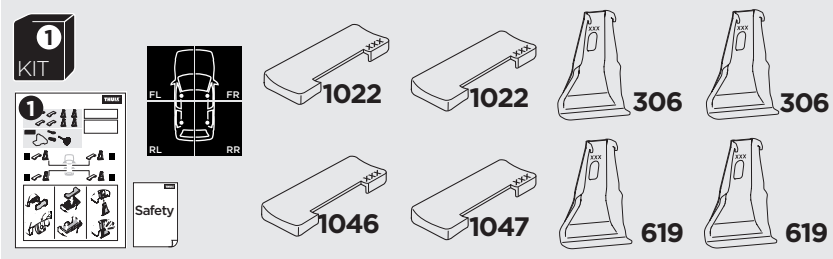

1

Kit 145393

HYUNDAI HB20 (BR2), 5-dr Hatchback, 19-

HYUNDAI HB20 (BR2), 4-dr Sedan, 19-

ISO 11154-E

Bring your life
thule.com

THULE WingBar Evo	THULE WingBar Edge	THULE WingBar	THULE SquareBar Evo	Evo X (scale)	Edge X (scale)
HYUNDAI HB20 (BR2), 5-dr Hatchback, 19-				34,5	J
HYUNDAI HB20 (BR2), 4-dr Sedan, 19-				34,5	J

THULE ProBar Evo	THULE SlideBar Evo			X (mm/inch)	
HYUNDAI HB20 (BR2), 5-dr Hatchback, 19-				996 mm / 39 1/4"	
HYUNDAI HB20 (BR2), 4-dr Sedan, 19-				996 mm / 39 1/4"	

THULE WingBar Evo	THULE WingBar Edge	THULE WingBar	THULE SquareBar Evo	Evo Y (scale)	Edge Y (scale)
HYUNDAI HB20 (BR2), 5-dr Hatchback, 19-				29,5	B
HYUNDAI HB20 (BR2), 4-dr Sedan, 19-				31	Q

THULE ProBar Evo	THULE SlideBar Evo			Y (mm/inch)	
HYUNDAI HB20 (BR2), 5-dr Hatchback, 19-				946 mm / 37 1/4"	
HYUNDAI HB20 (BR2), 4-dr Sedan, 19-				961 mm / 37 7/8"	

	W (mm/inch)	Z (mm/inch)
HYUNDAI HB20 (BR2), 5-dr Hatchback, 19-	655 mm / 25 3/4"	250 mm / 9 7/8"
HYUNDAI HB20 (BR2), 4-dr Sedan, 19-	655 mm / 25 3/4"	250 mm / 9 7/8"