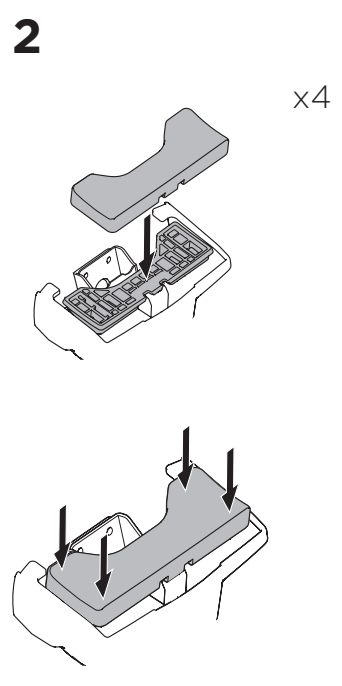

1

Kit 145393

HYUNDAI HB20 (BR2), 5-dr Hatchback, 19-

HYUNDAI HB20 (BR2), 4-dr Sedan, 19-

ISO 11154-E

Bring your life
thule.com

THULE WingBar Evo	THULE WingBar Edge	THULE WingBar	THULE SquareBar Evo	Evo X (scale)	Edge X (scale)
HYUNDAI HB20 (BR2), 5-dr Hatchback, 19-				34,5	J
HYUNDAI HB20 (BR2), 4-dr Sedan, 19-				34,5	J

THULE ProBar Evo	THULE SlideBar Evo			X (mm/inch)	
HYUNDAI HB20 (BR2), 5-dr Hatchback, 19-				996 mm / 39 1/4"	
HYUNDAI HB20 (BR2), 4-dr Sedan, 19-				996 mm / 39 1/4"	

THULE WingBar Evo	THULE WingBar Edge	THULE WingBar	THULE SquareBar Evo	Evo Y (scale)	Edge Y (scale)
HYUNDAI HB20 (BR2), 5-dr Hatchback, 19-				29,5	B
HYUNDAI HB20 (BR2), 4-dr Sedan, 19-				31	Q

THULE ProBar Evo	THULE SlideBar Evo			Y (mm/inch)	
HYUNDAI HB20 (BR2), 5-dr Hatchback, 19-				946 mm / 37 1/4"	
HYUNDAI HB20 (BR2), 4-dr Sedan, 19-				961 mm / 37 7/8"	

	W (mm/inch)	Z (mm/inch)
HYUNDAI HB20 (BR2), 5-dr Hatchback, 19-	655 mm / 25 3/4"	250 mm / 9 7/8"
HYUNDAI HB20 (BR2), 4-dr Sedan, 19-	655 mm / 25 3/4"	250 mm / 9 7/8"