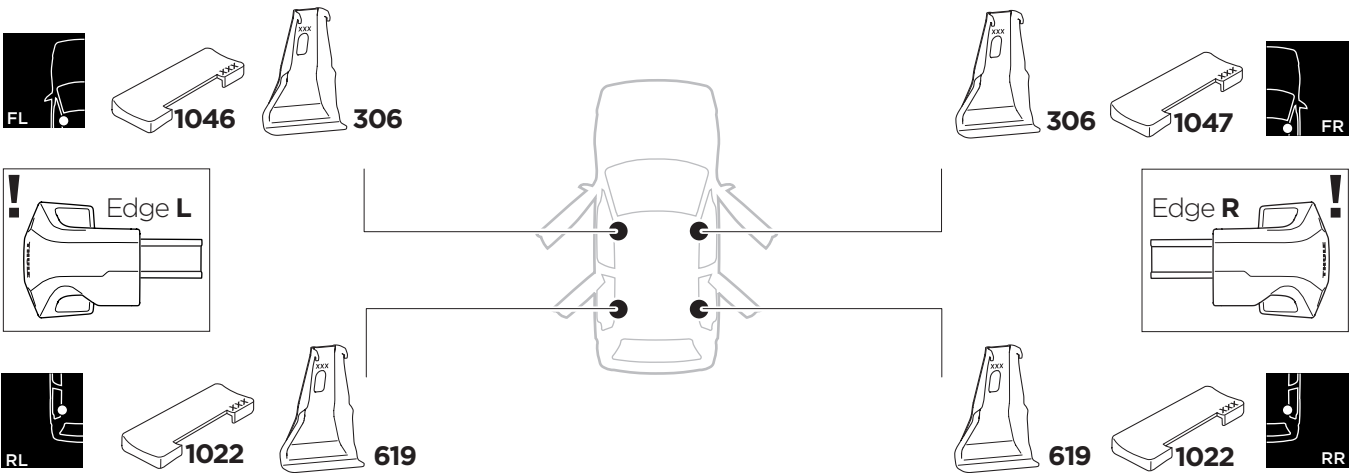

1

Kit 145393

HYUNDAI HB20 (BR2), 5-dr Hatchback, 19-

HYUNDAI HB20 (BR2), 4-dr Sedan, 19-

ISO 11154-E

Bring your life
thule.com

THULE WingBar Evo	THULE WingBar Edge	THULE WingBar	THULE SquareBar Evo	Evo X (scale)	Edge X (scale)
HYUNDAI HB20 (BR2), 5-dr Hatchback, 19-				34,5	J
HYUNDAI HB20 (BR2), 4-dr Sedan, 19-				34,5	J

THULE ProBar Evo	THULE SlideBar Evo			X (mm/inch)	
HYUNDAI HB20 (BR2), 5-dr Hatchback, 19-				996 mm / 39 1/4"	
HYUNDAI HB20 (BR2), 4-dr Sedan, 19-				996 mm / 39 1/4"	

THULE WingBar Evo	THULE WingBar Edge	THULE WingBar	THULE SquareBar Evo	Evo Y (scale)	Edge Y (scale)
HYUNDAI HB20 (BR2), 5-dr Hatchback, 19-				29,5	B
HYUNDAI HB20 (BR2), 4-dr Sedan, 19-				31	Q

THULE ProBar Evo	THULE SlideBar Evo			Y (mm/inch)	
HYUNDAI HB20 (BR2), 5-dr Hatchback, 19-				946 mm / 37 1/4"	
HYUNDAI HB20 (BR2), 4-dr Sedan, 19-				961 mm / 37 7/8"	

	W (mm/inch)	Z (mm/inch)
HYUNDAI HB20 (BR2), 5-dr Hatchback, 19-	655 mm / 25 3/4"	250 mm / 9 7/8"
HYUNDAI HB20 (BR2), 4-dr Sedan, 19-	655 mm / 25 3/4"	250 mm / 9 7/8"