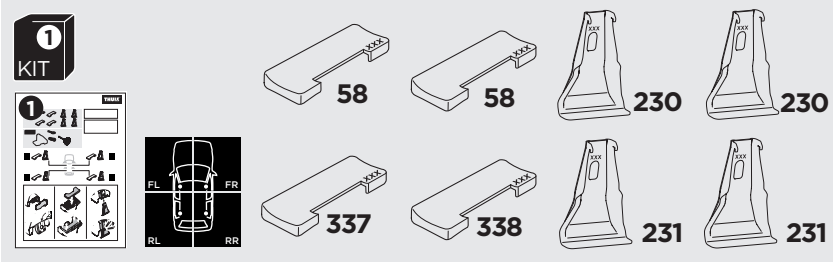

1

Kit 145107

TOYOTA Tacoma, 4-dr Double Cab, 15-23

ISO 11154-E

THULE WingBar Evo	THULE WingBar Edge	THULE WingBar	THULE SquareBar Evo	Evo X (scale)	Edge X (scale)
TOYOTA Tacoma, 4-dr Double Cab, 15-23				46,5	D

THULE ProBar Evo	THULE SlideBar Evo	X (mm/inch)		
TOYOTA Tacoma, 4-dr Double Cab, 15-23		1116 mm / 43 7/8"		

THULE WingBar Evo	THULE WingBar Edge	THULE WingBar	THULE SquareBar Evo	Evo Y (scale)	Edge Y (scale)
TOYOTA Tacoma, 4-dr Double Cab, 15-23				41,5	N

THULE ProBar Evo	THULE SlideBar Evo	Y (mm/inch)		
TOYOTA Tacoma, 4-dr Double Cab, 15-23		1066 mm / 42"		

	W (mm/inch)	Z (mm/inch)
TOYOTA Tacoma, 4-dr Double Cab, 15-23	700 mm / 27 1/2"	310 mm / 12 1/4"