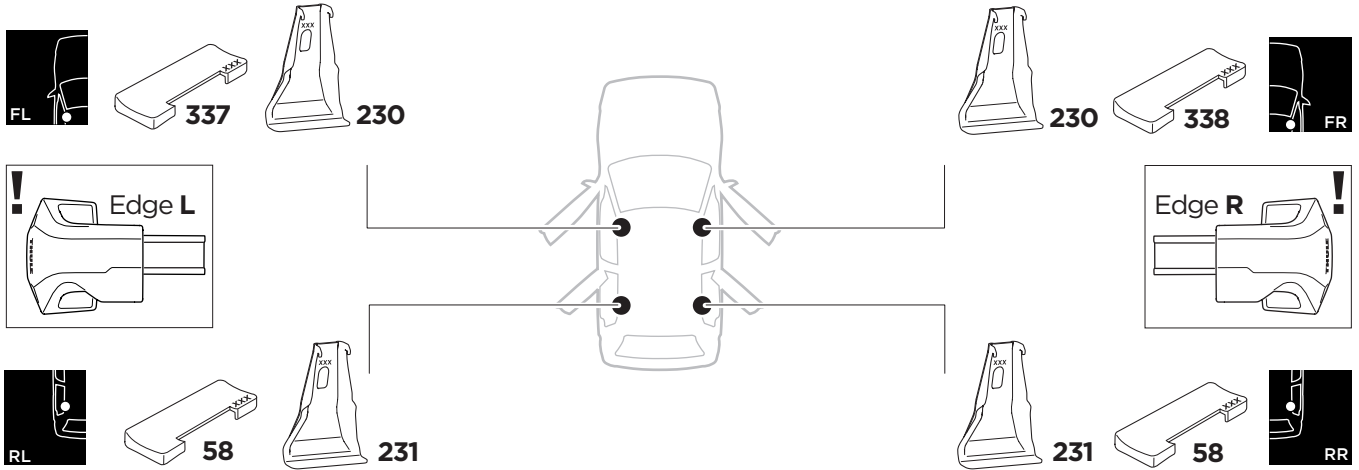

1

Kit 145107

TOYOTA Tacoma, 4-dr Double Cab, 15-23

ISO 11154-E

THULE WingBar Evo	THULE WingBar Edge	THULE WingBar	THULE SquareBar Evo	Evo X (scale)	Edge X (scale)
TOYOTA Tacoma, 4-dr Double Cab, 15-23				46,5	D

THULE ProBar Evo	THULE SlideBar Evo	X (mm/inch)		
TOYOTA Tacoma, 4-dr Double Cab, 15-23		1116 mm / 43 7/8"		

THULE WingBar Evo	THULE WingBar Edge	THULE WingBar	THULE SquareBar Evo	Evo Y (scale)	Edge Y (scale)
TOYOTA Tacoma, 4-dr Double Cab, 15-23				41,5	N

THULE ProBar Evo	THULE SlideBar Evo	Y (mm/inch)		
TOYOTA Tacoma, 4-dr Double Cab, 15-23		1066 mm / 42"		

	W (mm/inch)	Z (mm/inch)
TOYOTA Tacoma, 4-dr Double Cab, 15-23	700 mm / 27 1/2"	310 mm / 12 1/4"