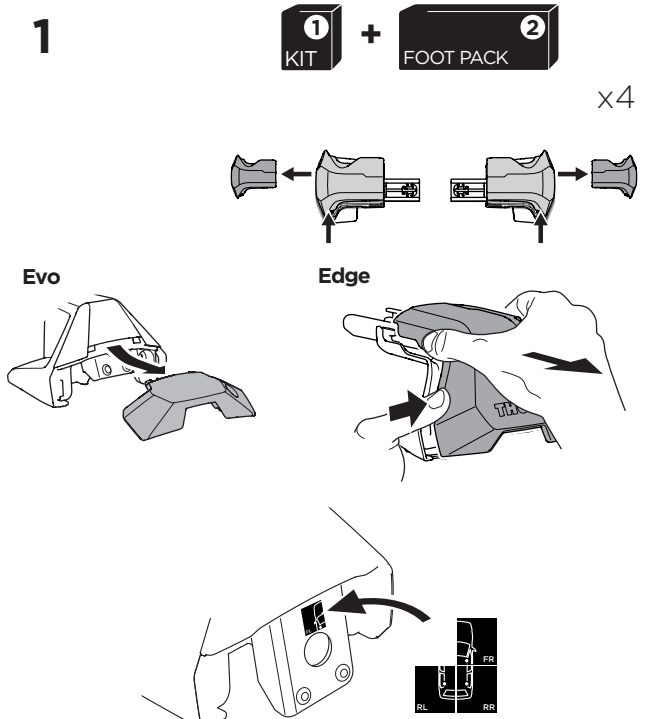

1

Kit 145107

TOYOTA Tacoma, 4-dr Double Cab, 15-23

ISO 11154-E

THULE WingBar Evo	THULE WingBar Edge	THULE WingBar	THULE SquareBar Evo	Evo X (scale)	Edge X (scale)
TOYOTA Tacoma, 4-dr Double Cab, 15-23				46,5	D

THULE ProBar Evo	THULE SlideBar Evo	X (mm/inch)		
TOYOTA Tacoma, 4-dr Double Cab, 15-23		1116 mm / 43 7/8"		

THULE WingBar Evo	THULE WingBar Edge	THULE WingBar	THULE SquareBar Evo	Evo Y (scale)	Edge Y (scale)
TOYOTA Tacoma, 4-dr Double Cab, 15-23				41,5	N

THULE ProBar Evo	THULE SlideBar Evo	Y (mm/inch)		
TOYOTA Tacoma, 4-dr Double Cab, 15-23		1066 mm / 42"		

	W (mm/inch)	Z (mm/inch)
TOYOTA Tacoma, 4-dr Double Cab, 15-23	700 mm / 27 1/2"	310 mm / 12 1/4"