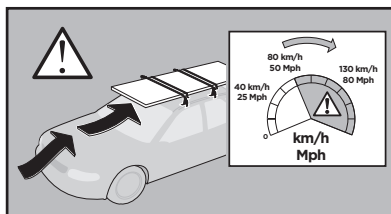

Thule XT Kit 3027

> Instructions

GREAT WALL X240, 5-dr SUV, 06-

LAND ROVER Discovery (Mk.III), 5-dr SUV, 04-09

LAND ROVER Discovery (Mk.IV), 5-dr SUV, 09-17

This kit is only for vehicles with T-profile.

| | | | |
|-----------------------------|---|--|------------------------------|
| | + | | 5 kg 11 lbs |
| GREAT WALL X240 | = | Max. 75 kg / 165 lbs | |
| LAND ROVER Discovery | = | Max. 100 kg / 220 lbs | |