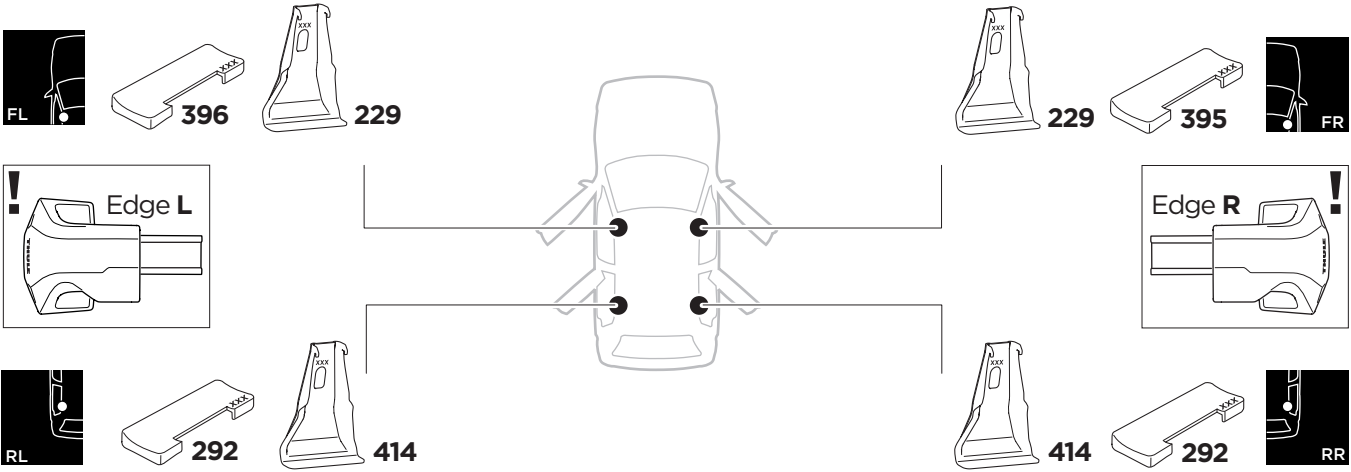

1

Kit 145217

MITSUBISHI Xpander, 5-dr MPV, 19-

ISO 11154-E

THULE WingBar Evo	THULE WingBar Edge	THULE WingBar	THULE SquareBar Evo	Evo X (scale)	Edge X (scale)
MITSUBITSHI Xpander, 5-dr MPV, 19-				47	C

THULE ProBar Evo	THULE SlideBar Evo	X (mm/inch)		
MITSUBITSHI Xpander, 5-dr MPV, 19-		1121 mm / 44 1/8"		

THULE WingBar Evo	THULE WingBar Edge	THULE WingBar	THULE SquareBar Evo	Evo Y (scale)	Edge Y (scale)
MITSUBITSHI Xpander, 5-dr MPV, 19-				44	I

THULE ProBar Evo	THULE SlideBar Evo	Y (mm/inch)		
MITSUBITSHI Xpander, 5-dr MPV, 19-		1091 mm / 43"		

	W (mm/inch)	Z (mm/inch)
MITSUBITSHI Xpander, 5-dr MPV, 19-	400 mm / 15 3/4"	750 mm / 29 1/2"