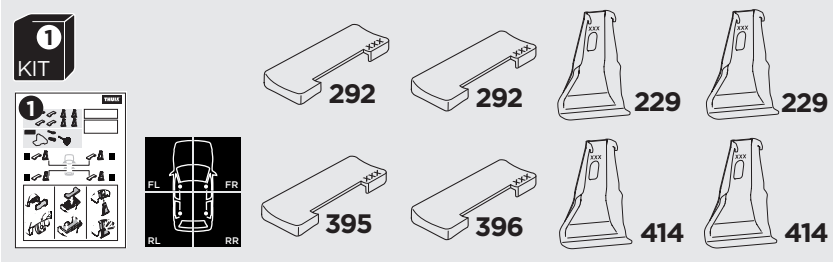

1

Kit 145217

MITSUBISHI Xpander, 5-dr MPV, 19-

ISO 11154-E

THULE WingBar Evo	THULE WingBar Edge	THULE WingBar	THULE SquareBar Evo	Evo X (scale)	Edge X (scale)
MITSUBITSHI Xpander, 5-dr MPV, 19-				47	C

THULE ProBar Evo	THULE SlideBar Evo	X (mm/inch)		
MITSUBITSHI Xpander, 5-dr MPV, 19-		1121 mm / 44 1/8"		

THULE WingBar Evo	THULE WingBar Edge	THULE WingBar	THULE SquareBar Evo	Evo Y (scale)	Edge Y (scale)
MITSUBITSHI Xpander, 5-dr MPV, 19-				44	I

THULE ProBar Evo	THULE SlideBar Evo	Y (mm/inch)		
MITSUBITSHI Xpander, 5-dr MPV, 19-		1091 mm / 43"		

	W (mm/inch)	Z (mm/inch)
MITSUBITSHI Xpander, 5-dr MPV, 19-	400 mm / 15 3/4"	750 mm / 29 1/2"