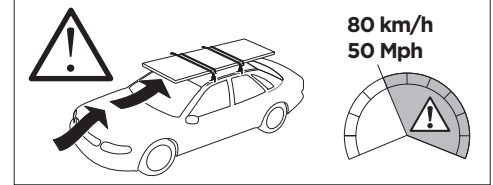

1

Kit 145127

NISSAN Leaf, 5-dr Hatchback 10-17

NISSAN Leaf, 5-dr Hatchback 18-

ISO 11154-E

THULE WingBar Evo	THULE WingBar Edge	THULE WingBar	THULE SquareBar Evo	Evo X (scale)	Edge X (scale)
NISSAN Leaf, 5-dr Hatchback 10-17				41,5	N
NISSAN Leaf, 5-dr Hatchback 18-				42	M

THULE ProBar Evo	THULE SlideBar Evo	X (mm/inch)
NISSAN Leaf, 5-dr Hatchback 10-17		1066 mm / 42"
NISSAN Leaf, 5-dr Hatchback 18-		1071 mm / 42 1/8"

THULE WingBar Evo	THULE WingBar Edge	THULE WingBar	THULE SquareBar Evo	Evo Y (scale)	Edge Y (scale)
NISSAN Leaf, 5-dr Hatchback 10-17				32	O
NISSAN Leaf, 5-dr Hatchback 18-				32	O