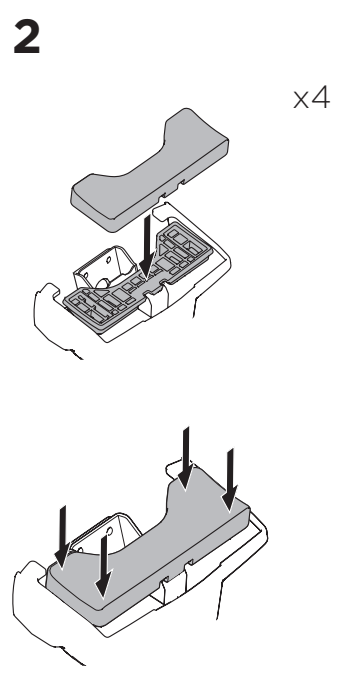

1

Kit 145127

NISSAN Leaf, 5-dr Hatchback 10-17

NISSAN Leaf, 5-dr Hatchback 18-

ISO 11154-E

THULE WingBar Evo	THULE WingBar Edge	THULE WingBar	THULE SquareBar Evo	Evo X (scale)	Edge X (scale)
NISSAN Leaf, 5-dr Hatchback 10-17				41,5	N
NISSAN Leaf, 5-dr Hatchback 18-				42	M

THULE ProBar Evo	THULE SlideBar Evo	X (mm/inch)
NISSAN Leaf, 5-dr Hatchback 10-17		1066 mm / 42"
NISSAN Leaf, 5-dr Hatchback 18-		1071 mm / 42 1/8"

THULE WingBar Evo	THULE WingBar Edge	THULE WingBar	THULE SquareBar Evo	Evo Y (scale)	Edge Y (scale)
NISSAN Leaf, 5-dr Hatchback 10-17				32	O
NISSAN Leaf, 5-dr Hatchback 18-				32	O

THULE ProBar Evo	THULE SlideBar Evo	Y (mm/inch)
NISSAN Leaf, 5-dr Hatchback 10-17		971 mm / 38 1/4"
NISSAN Leaf, 5-dr Hatchback 18-		971 mm / 38 1/4"

	W (mm/inch)	Z (mm/inch)
NISSAN Leaf, 5-dr Hatchback 10-17	710 mm / 28"	280 mm / 11"
NISSAN Leaf, 5-dr Hatchback 18-	710 mm / 28"	280 mm / 11"