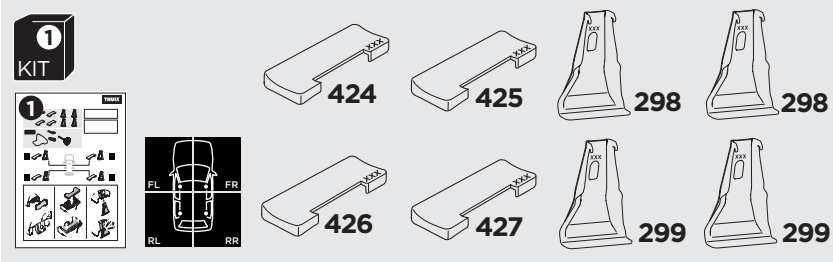

1

Kit 145127

NISSAN Leaf, 5-dr Hatchback 10-17

NISSAN Leaf, 5-dr Hatchback 18-

ISO 11154-E

THULE WingBar Evo	THULE WingBar Edge	THULE WingBar	THULE SquareBar Evo	Evo X (scale)	Edge X (scale)
NISSAN Leaf, 5-dr Hatchback 10-17				41,5	N
NISSAN Leaf, 5-dr Hatchback 18-				42	M

THULE ProBar Evo	THULE SlideBar Evo	X (mm/inch)
NISSAN Leaf, 5-dr Hatchback 10-17		1066 mm / 42"
NISSAN Leaf, 5-dr Hatchback 18-		1071 mm / 42 1/8"

THULE WingBar Evo	THULE WingBar Edge	THULE WingBar	THULE SquareBar Evo	Evo Y (scale)	Edge Y (scale)
NISSAN Leaf, 5-dr Hatchback 10-17				32	O
NISSAN Leaf, 5-dr Hatchback 18-				32	O

THULE ProBar Evo	THULE SlideBar Evo	Y (mm/inch)
NISSAN Leaf, 5-dr Hatchback 10-17		971 mm / 38 1/4"
NISSAN Leaf, 5-dr Hatchback 18-		971 mm / 38 1/4"

	W (mm/inch)	Z (mm/inch)
NISSAN Leaf, 5-dr Hatchback 10-17	710 mm / 28"	280 mm / 11"
NISSAN Leaf, 5-dr Hatchback 18-	710 mm / 28"	280 mm / 11"