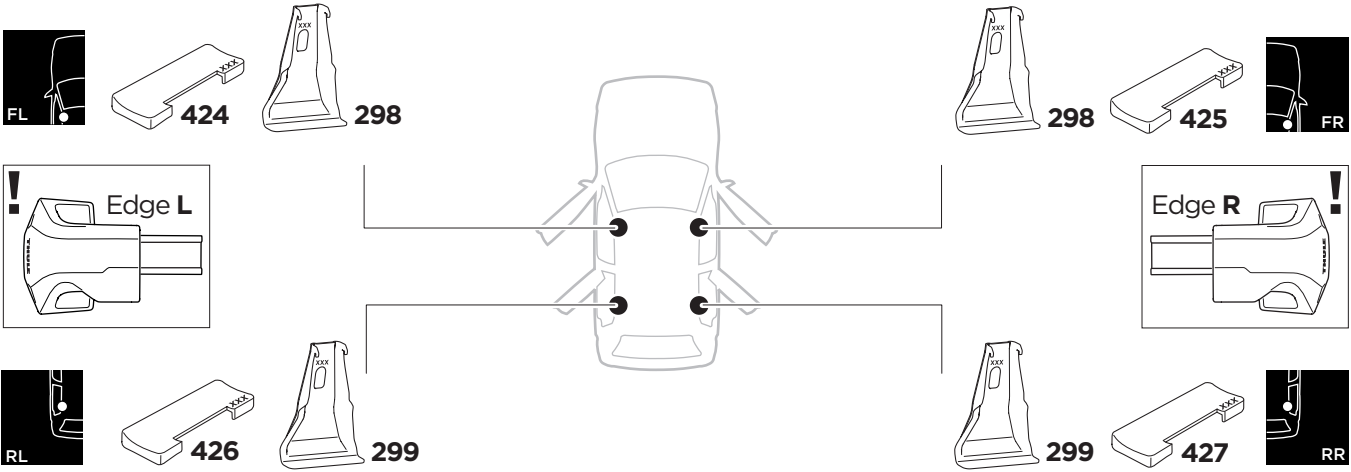

1

Kit 145127

NISSAN Leaf, 5-dr Hatchback 10-17

NISSAN Leaf, 5-dr Hatchback 18-

ISO 11154-E

THULE WingBar Evo	THULE WingBar Edge	THULE WingBar	THULE SquareBar Evo	Evo X (scale)	Edge X (scale)
NISSAN Leaf, 5-dr Hatchback 10-17				41,5	N
NISSAN Leaf, 5-dr Hatchback 18-				42	M

THULE ProBar Evo	THULE SlideBar Evo	X (mm/inch)
NISSAN Leaf, 5-dr Hatchback 10-17		1066 mm / 42"
NISSAN Leaf, 5-dr Hatchback 18-		1071 mm / 42 1/8"

THULE WingBar Evo	THULE WingBar Edge	THULE WingBar	THULE SquareBar Evo	Evo Y (scale)	Edge Y (scale)
NISSAN Leaf, 5-dr Hatchback 10-17				32	O
NISSAN Leaf, 5-dr Hatchback 18-				32	O

THULE ProBar Evo	THULE SlideBar Evo	Y (mm/inch)
NISSAN Leaf, 5-dr Hatchback 10-17		971 mm / 38 1/4"
NISSAN Leaf, 5-dr Hatchback 18-		971 mm / 38 1/4"

	W (mm/inch)	Z (mm/inch)
NISSAN Leaf, 5-dr Hatchback 10-17	710 mm / 28"	280 mm / 11"
NISSAN Leaf, 5-dr Hatchback 18-	710 mm / 28"	280 mm / 11"