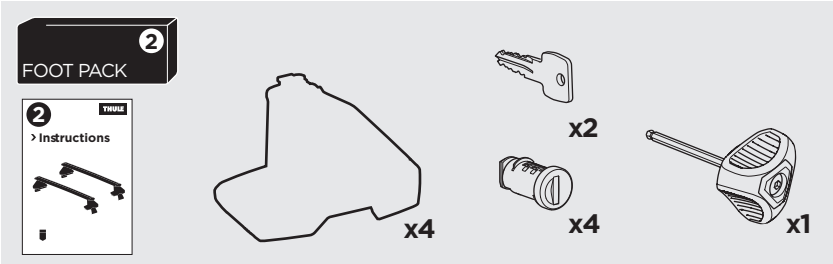

1

Kit 145117 CITROËN C4, 5-dr Hatchback, 10-18

ISO 11154-E

THULE WingBar Evo	THULE WingBar Edge	THULE WingBar	THULE SquareBar Evo	Evo X (scale)	Edge X (scale)
CITROËN C4, 5-dr Hatchback, 10-18				39.5	R

THULE ProBar Evo	THULE SlideBar Evo	X (mm/inch)		
CITROËN C4, 5-dr Hatchback, 10-18		1046 mm / 41 1/8"		

THULE WingBar Evo	THULE WingBar Edge	THULE WingBar	THULE SquareBar Evo	Evo Y (scale)	Edge Y (scale)
CITROËN C4, 5-dr Hatchback, 10-18				33.5	L

THULE ProBar Evo	THULE SlideBar Evo	Y (mm/inch)		
CITROËN C4, 5-dr Hatchback, 10-18		986 mm / 38 7/8"		

	W (mm/inch)	Z (mm/inch)
CITROËN C4, 5-dr Hatchback, 10-18	730 mm / 28 3/4"	210 mm / 8 1/4"