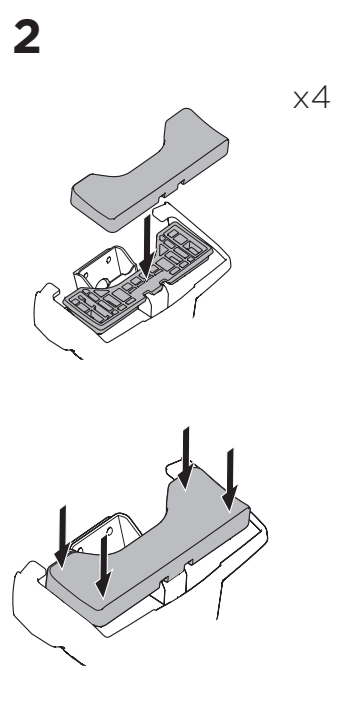

1

Kit 145117 CITROËN C4, 5-dr Hatchback, 10-18

ISO 11154-E

THULE WingBar Evo	THULE WingBar Edge	THULE WingBar	THULE SquareBar Evo	Evo X (scale)	Edge X (scale)
CITROËN C4, 5-dr Hatchback, 10-18				39.5	R

THULE ProBar Evo	THULE SlideBar Evo	X (mm/inch)		
CITROËN C4, 5-dr Hatchback, 10-18		1046 mm / 41 1/8"		

THULE WingBar Evo	THULE WingBar Edge	THULE WingBar	THULE SquareBar Evo	Evo Y (scale)	Edge Y (scale)
CITROËN C4, 5-dr Hatchback, 10-18				33.5	L

THULE ProBar Evo	THULE SlideBar Evo	Y (mm/inch)		
CITROËN C4, 5-dr Hatchback, 10-18		986 mm / 38 7/8"		

	W (mm/inch)	Z (mm/inch)
CITROËN C4, 5-dr Hatchback, 10-18	730 mm / 28 3/4"	210 mm / 8 1/4"