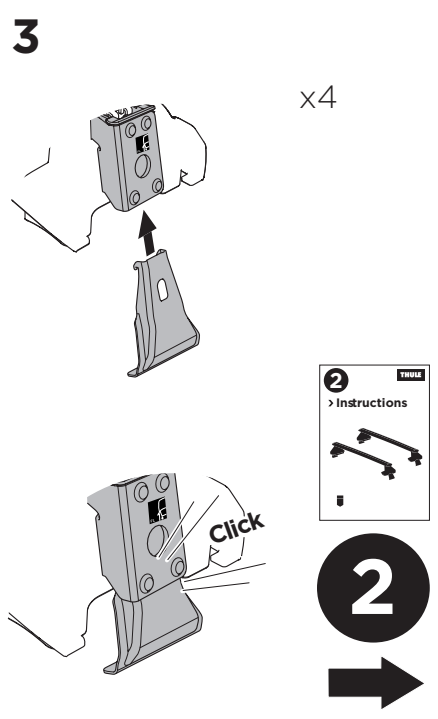

1

Kit 145117 CITROËN C4, 5-dr Hatchback, 10-18

ISO 11154-E

THULE WingBar Evo	THULE WingBar Edge	THULE WingBar	THULE SquareBar Evo	Evo X (scale)	Edge X (scale)
CITROËN C4, 5-dr Hatchback, 10-18				39.5	R

THULE ProBar Evo	THULE SlideBar Evo	X (mm/inch)		
CITROËN C4, 5-dr Hatchback, 10-18		1046 mm / 41 1/8"		

THULE WingBar Evo	THULE WingBar Edge	THULE WingBar	THULE SquareBar Evo	Evo Y (scale)	Edge Y (scale)
CITROËN C4, 5-dr Hatchback, 10-18				33.5	L

THULE ProBar Evo	THULE SlideBar Evo	Y (mm/inch)		
CITROËN C4, 5-dr Hatchback, 10-18		986 mm / 38 7/8"		

	W (mm/inch)	Z (mm/inch)
CITROËN C4, 5-dr Hatchback, 10-18	730 mm / 28 3/4"	210 mm / 8 1/4"