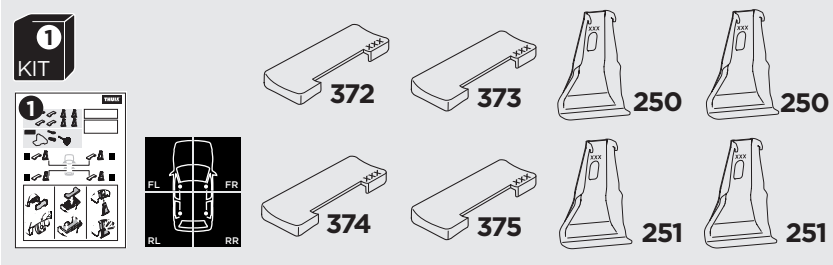

1

Kit 145117 CITROËN C4, 5-dr Hatchback, 10-18

ISO 11154-E

THULE WingBar Evo	THULE WingBar Edge	THULE WingBar	THULE SquareBar Evo	Evo X (scale)	Edge X (scale)
CITROËN C4, 5-dr Hatchback, 10-18				39.5	R

THULE ProBar Evo	THULE SlideBar Evo	X (mm/inch)		
CITROËN C4, 5-dr Hatchback, 10-18		1046 mm / 41 1/8"		

THULE WingBar Evo	THULE WingBar Edge	THULE WingBar	THULE SquareBar Evo	Evo Y (scale)	Edge Y (scale)
CITROËN C4, 5-dr Hatchback, 10-18				33.5	L

THULE ProBar Evo	THULE SlideBar Evo	Y (mm/inch)		
CITROËN C4, 5-dr Hatchback, 10-18		986 mm / 38 7/8"		

	W (mm/inch)	Z (mm/inch)
CITROËN C4, 5-dr Hatchback, 10-18	730 mm / 28 3/4"	210 mm / 8 1/4"