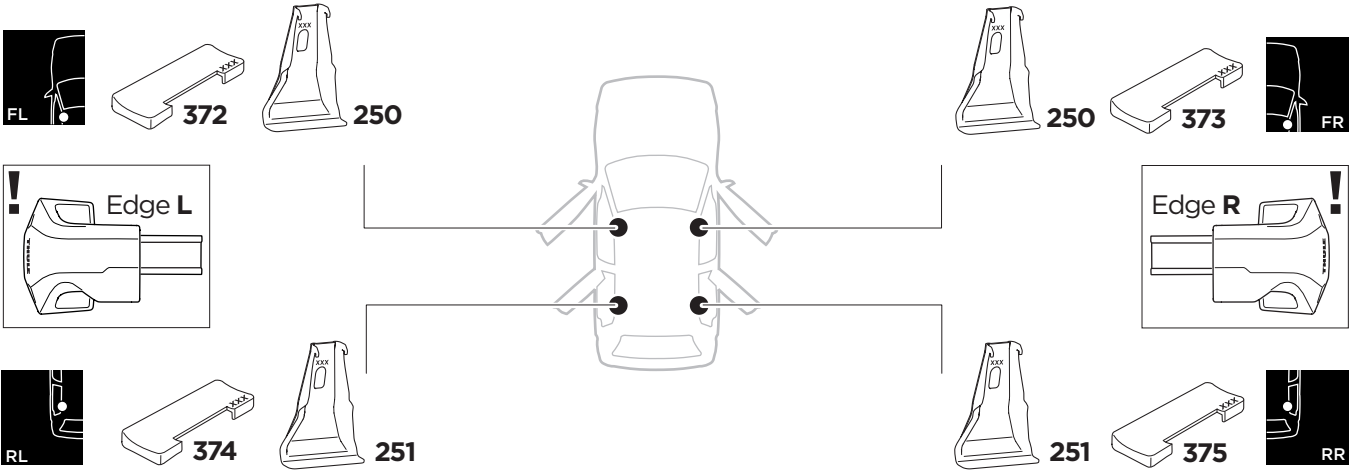

1

Kit 145117 CITROËN C4, 5-dr Hatchback, 10-18

ISO 11154-E

THULE WingBar Evo	THULE WingBar Edge	THULE WingBar	THULE SquareBar Evo	Evo X (scale)	Edge X (scale)
CITROËN C4, 5-dr Hatchback, 10-18				39.5	R

THULE ProBar Evo	THULE SlideBar Evo	X (mm/inch)		
CITROËN C4, 5-dr Hatchback, 10-18		1046 mm / 41 1/8"		

THULE WingBar Evo	THULE WingBar Edge	THULE WingBar	THULE SquareBar Evo	Evo Y (scale)	Edge Y (scale)
CITROËN C4, 5-dr Hatchback, 10-18				33.5	L

THULE ProBar Evo	THULE SlideBar Evo	Y (mm/inch)		
CITROËN C4, 5-dr Hatchback, 10-18		986 mm / 38 7/8"		

	W (mm/inch)	Z (mm/inch)
CITROËN C4, 5-dr Hatchback, 10-18	730 mm / 28 3/4"	210 mm / 8 1/4"