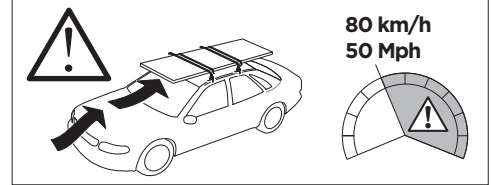

1

Kit 145117 CITROËN C4, 5-dr Hatchback, 10-18

ISO 11154-E

THULE WingBar Evo	THULE WingBar Edge	THULE WingBar	THULE SquareBar Evo	Evo X (scale)	Edge X (scale)
CITROËN C4, 5-dr Hatchback, 10-18				39.5	R

THULE ProBar Evo	THULE SlideBar Evo	X (mm/inch)		
CITROËN C4, 5-dr Hatchback, 10-18		1046 mm / 41 1/8"		

THULE WingBar Evo	THULE WingBar Edge	THULE WingBar	THULE SquareBar Evo	Evo Y (scale)	Edge Y (scale)
CITROËN C4, 5-dr Hatchback, 10-18				33.5	L

THULE ProBar Evo	THULE SlideBar Evo	Y (mm/inch)		
CITROËN C4, 5-dr Hatchback, 10-18		986 mm / 38 7/8"		