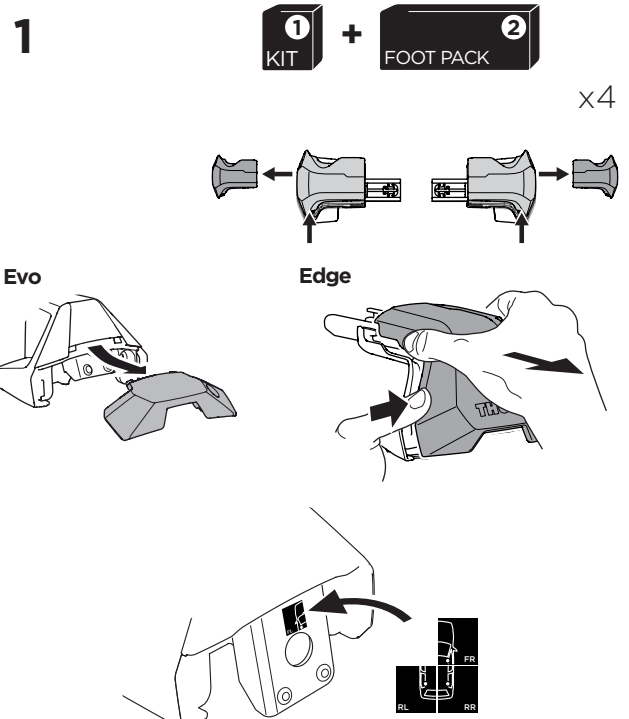

1

Kit 145117 CITROËN C4, 5-dr Hatchback, 10-18

ISO 11154-E

THULE WingBar Evo	THULE WingBar Edge	THULE WingBar	THULE SquareBar Evo	Evo X (scale)	Edge X (scale)
CITROËN C4, 5-dr Hatchback, 10-18				39.5	R

THULE ProBar Evo	THULE SlideBar Evo	X (mm/inch)		
CITROËN C4, 5-dr Hatchback, 10-18		1046 mm / 41 1/8"		

THULE WingBar Evo	THULE WingBar Edge	THULE WingBar	THULE SquareBar Evo	Evo Y (scale)	Edge Y (scale)
CITROËN C4, 5-dr Hatchback, 10-18				33.5	L

THULE ProBar Evo	THULE SlideBar Evo	Y (mm/inch)		
CITROËN C4, 5-dr Hatchback, 10-18		986 mm / 38 7/8"		

	W (mm/inch)	Z (mm/inch)
CITROËN C4, 5-dr Hatchback, 10-18	730 mm / 28 3/4"	210 mm / 8 1/4"