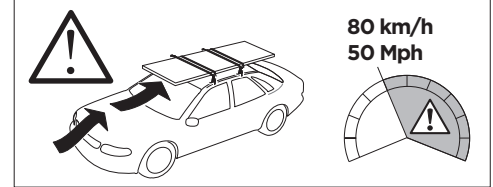

1

Kit 145047

SEAT Ibiza (Mk. V), 5-dr Hatchback, 17-

ISO 1154-E