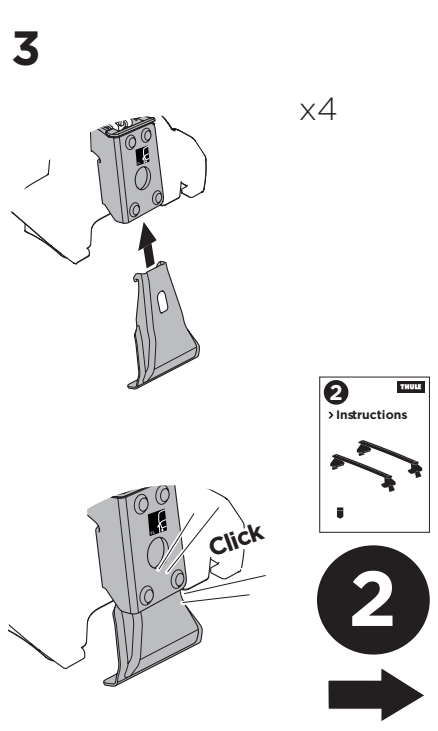

1

Kit 145047

SEAT Ibiza (Mk. V), 5-dr Hatchback, 17-

ISO 1154-E

THULE WingBar Evo	THULE WingBar Edge	THULE WingBar	THULE SquareBar Evo	Evo X (scale)	Edge X (scale)
SEAT Ibiza (Mk. V), 5-dr Hatchback, 17-				41,5	N

THULE ProBar Evo	THULE SlideBar Evo	X (mm/inch)		
SEAT Ibiza (Mk. V), 5-dr Hatchback, 17-		1066 mm / 42"		

THULE WingBar Evo	THULE WingBar Edge	THULE WingBar	THULE SquareBar Evo	Evo Y (scale)	Edge Y (scale)
SEAT Ibiza (Mk. V), 5-dr Hatchback, 17-				34,5	J

THULE ProBar Evo	THULE SlideBar Evo	Y (mm/inch)		
SEAT Ibiza (Mk. V), 5-dr Hatchback, 17-		996 mm / 39 1/4"		

	W (mm/inch)	Z (mm/inch)
SEAT Ibiza (Mk. V), 5-dr Hatchback, 17-	685 mm / 27"	225 mm / 8 7/8"