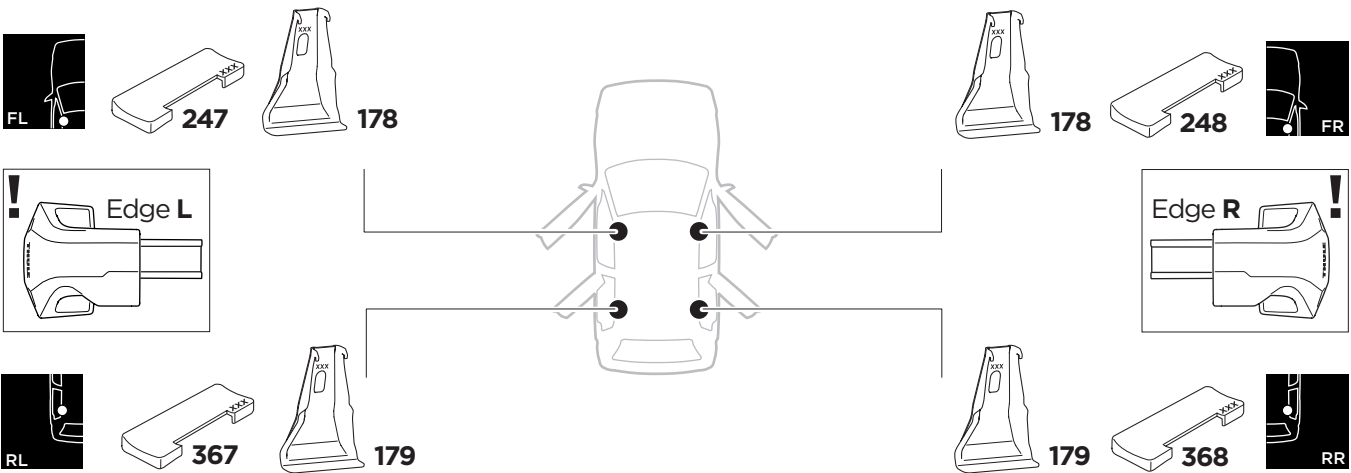

1

Kit 145047

SEAT Ibiza (Mk. V), 5-dr Hatchback, 17-

ISO 1154-E

THULE WingBar Evo	THULE WingBar Edge	THULE WingBar	THULE SquareBar Evo	Evo X (scale)	Edge X (scale)
SEAT Ibiza (Mk. V), 5-dr Hatchback, 17-				41,5	N

THULE ProBar Evo	THULE SlideBar Evo	X (mm/inch)		
SEAT Ibiza (Mk. V), 5-dr Hatchback, 17-		1066 mm / 42"		

THULE WingBar Evo	THULE WingBar Edge	THULE WingBar	THULE SquareBar Evo	Evo Y (scale)	Edge Y (scale)
SEAT Ibiza (Mk. V), 5-dr Hatchback, 17-				34,5	J

THULE ProBar Evo	THULE SlideBar Evo	Y (mm/inch)		
SEAT Ibiza (Mk. V), 5-dr Hatchback, 17-		996 mm / 39 1/4"		

	W (mm/inch)	Z (mm/inch)
SEAT Ibiza (Mk. V), 5-dr Hatchback, 17-	685 mm / 27"	225 mm / 8 7/8"