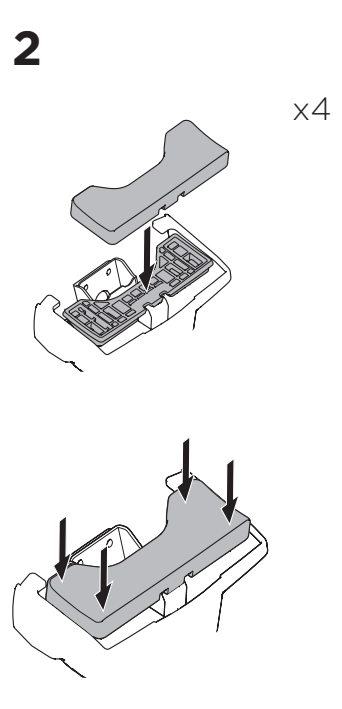

1

Kit 145047

SEAT Ibiza (Mk. V), 5-dr Hatchback, 17-

ISO 1154-E

THULE WingBar Evo	THULE WingBar Edge	THULE WingBar	THULE SquareBar Evo	Evo X (scale)	Edge X (scale)
SEAT Ibiza (Mk. V), 5-dr Hatchback, 17-				41,5	N

THULE ProBar Evo	THULE SlideBar Evo	X (mm/inch)		
SEAT Ibiza (Mk. V), 5-dr Hatchback, 17-		1066 mm / 42"		

THULE WingBar Evo	THULE WingBar Edge	THULE WingBar	THULE SquareBar Evo	Evo Y (scale)	Edge Y (scale)
SEAT Ibiza (Mk. V), 5-dr Hatchback, 17-				34,5	J

THULE ProBar Evo	THULE SlideBar Evo	Y (mm/inch)		
SEAT Ibiza (Mk. V), 5-dr Hatchback, 17-		996 mm / 39 1/4"		

	W (mm/inch)	Z (mm/inch)
SEAT Ibiza (Mk. V), 5-dr Hatchback, 17-	685 mm / 27"	225 mm / 8 7/8"