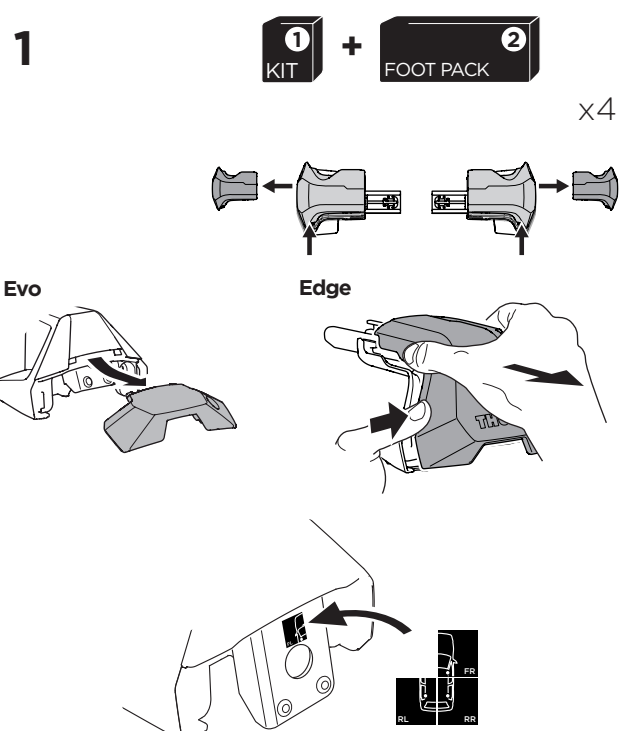

1

Kit 145047

SEAT Ibiza (Mk. V), 5-dr Hatchback, 17-

ISO 1154-E

THULE WingBar Evo	THULE WingBar Edge	THULE WingBar	THULE SquareBar Evo	Evo X (scale)	Edge X (scale)
SEAT Ibiza (Mk. V), 5-dr Hatchback, 17-				41,5	N

THULE ProBar Evo	THULE SlideBar Evo	X (mm/inch)		
SEAT Ibiza (Mk. V), 5-dr Hatchback, 17-		1066 mm / 42"		

THULE WingBar Evo	THULE WingBar Edge	THULE WingBar	THULE SquareBar Evo	Evo Y (scale)	Edge Y (scale)
SEAT Ibiza (Mk. V), 5-dr Hatchback, 17-				34,5	J

THULE ProBar Evo	THULE SlideBar Evo	Y (mm/inch)		
SEAT Ibiza (Mk. V), 5-dr Hatchback, 17-		996 mm / 39 1/4"		

	W (mm/inch)	Z (mm/inch)
SEAT Ibiza (Mk. V), 5-dr Hatchback, 17-	685 mm / 27"	225 mm / 8 7/8"