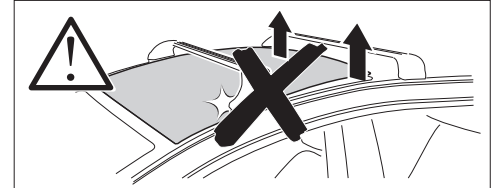

1

Kit 145047

SEAT Ibiza (Mk. V), 5-dr Hatchback, 17-

ISO 1154-E