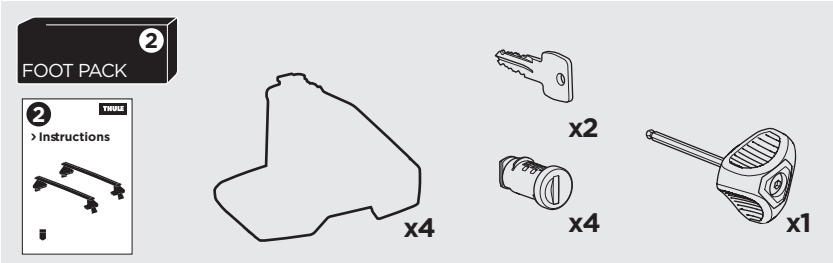

1

Kit 145047

SEAT Ibiza (Mk. V), 5-dr Hatchback, 17-

ISO 1154-E

THULE WingBar Evo	THULE WingBar Edge	THULE WingBar	THULE SquareBar Evo	Evo X (scale)	Edge X (scale)
SEAT Ibiza (Mk. V), 5-dr Hatchback, 17-				41,5	N

THULE ProBar Evo	THULE SlideBar Evo	X (mm/inch)		
SEAT Ibiza (Mk. V), 5-dr Hatchback, 17-		1066 mm / 42"		

THULE WingBar Evo	THULE WingBar Edge	THULE WingBar	THULE SquareBar Evo	Evo Y (scale)	Edge Y (scale)
SEAT Ibiza (Mk. V), 5-dr Hatchback, 17-				34,5	J

THULE ProBar Evo	THULE SlideBar Evo	Y (mm/inch)		
SEAT Ibiza (Mk. V), 5-dr Hatchback, 17-		996 mm / 39 1/4"		

	W (mm/inch)	Z (mm/inch)
SEAT Ibiza (Mk. V), 5-dr Hatchback, 17-	685 mm / 27"	225 mm / 8 7/8"