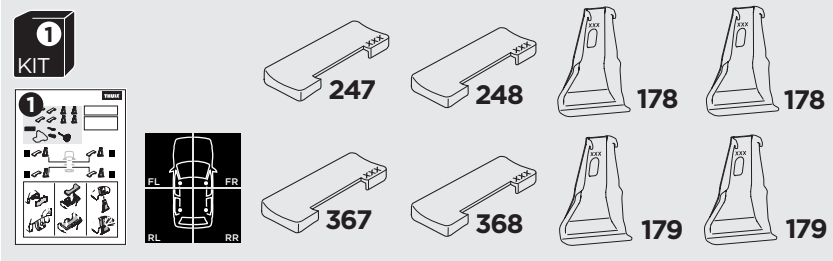

1

Kit 145047

SEAT Ibiza (Mk. V), 5-dr Hatchback, 17-

ISO 1154-E

THULE WingBar Evo	THULE WingBar Edge	THULE WingBar	THULE SquareBar Evo	Evo X (scale)	Edge X (scale)
SEAT Ibiza (Mk. V), 5-dr Hatchback, 17-				41,5	N

THULE ProBar Evo	THULE SlideBar Evo	X (mm/inch)		
SEAT Ibiza (Mk. V), 5-dr Hatchback, 17-		1066 mm / 42"		

THULE WingBar Evo	THULE WingBar Edge	THULE WingBar	THULE SquareBar Evo	Evo Y (scale)	Edge Y (scale)
SEAT Ibiza (Mk. V), 5-dr Hatchback, 17-				34,5	J

THULE ProBar Evo	THULE SlideBar Evo	Y (mm/inch)		
SEAT Ibiza (Mk. V), 5-dr Hatchback, 17-		996 mm / 39 1/4"		

	W (mm/inch)	Z (mm/inch)
SEAT Ibiza (Mk. V), 5-dr Hatchback, 17-	685 mm / 27"	225 mm / 8 7/8"