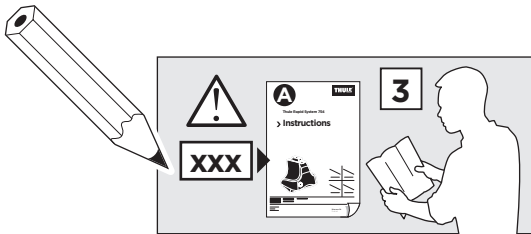

2

VOLKSWAGEN Polo, 5-dr Hatchback, 18-

VOLKSWAGEN Virtus, 4-dr Sedan, 18-