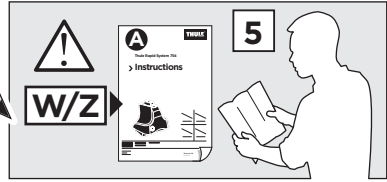

3

	W (mm)	Z (mm)	W (inch)	Z (inch)
VOLKSWAGEN Polo, 5-dr Hatchback, 18-	155	796	6 1/8	31 3/8
VOLKSWAGEN Virtus, 4-dr Sedan, 18-	155	796	6 1/8	31 3/8