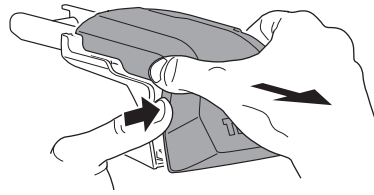

1

Kit 186176

ISUZU MU-X, 5-dr SUV, 20-

ISO 11154-E

This kit is only for vehicles with flush railing.

1

Evo

Edge