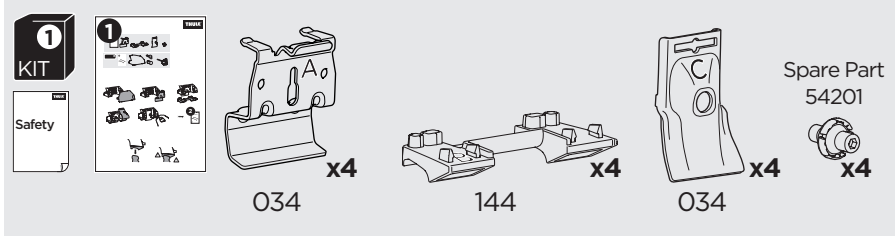

1

Kit 186176

ISUZU MU-X, 5-dr SUV, 20-

ISO 11154-E

This kit is only for vehicles with flush railing.

1

Evo

Edge