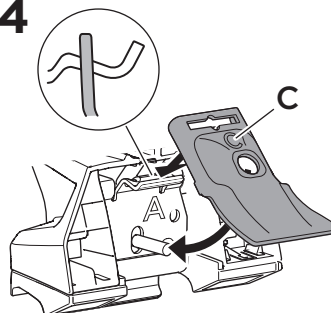

1

Kit 186176

ISUZU MU-X, 5-dr SUV, 20-

ISO 11154-E

This kit is only for vehicles with flush railing.

1

Evo

Edge

2

3

4

5

2