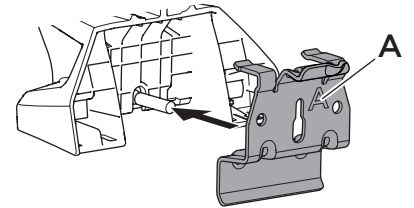

1

Kit 186176

ISUZU MU-X, 5-dr SUV, 20-

ISO 11154-E

This kit is only for vehicles with flush railing.

1

Evo

Edge

2

3

4

5

2