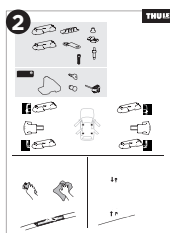

1 **A**

B

x12

2

Kit 187019

3

M6x75 mm

x2

x2

5 mm

8 Nm

x2