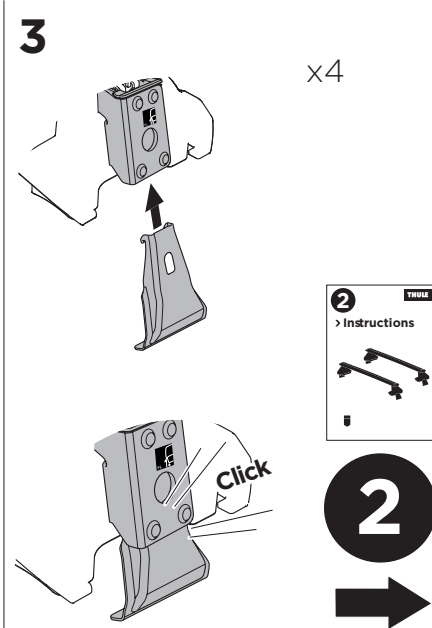

## Kit 145385

TOYOTA Alphard (Mk.IV), 5-dr MPV, 23-  
TOYOTA Vellfire (Mk.IV), 5-dr MPV, 23-

ISO 11154-E

Bring your life  
thule.com

THULE WingBar Evo	THULE WingBar Edge	THULE WingBar	THULE SquareBar Evo	Evo X (scale)	Edge X (scale)
TOYOTA Alphard (Mk.IV), 5-dr MPV, 23-				62,5	N/A
TOYOTA Vellfire (Mk.IV), 5-dr MPV, 23-				62,5	N/A

THULE ProBar Evo	THULE SlideBar Evo	X (mm/inch)
TOYOTA Alphard (Mk.IV), 5-dr MPV, 23-		1276 mm / 50 1/4"
TOYOTA Vellfire (Mk.IV), 5-dr MPV, 23-		1276 mm / 50 1/4"

THULE WingBar Evo	THULE WingBar Edge	THULE WingBar	THULE SquareBar Evo	Evo Y (scale)	Edge Y (scale)
TOYOTA Alphard (Mk.IV), 5-dr MPV, 23-				62	N/A
TOYOTA Vellfire (Mk.IV), 5-dr MPV, 23-				62	N/A

THULE ProBar Evo	THULE SlideBar Evo	Y (mm/inch)
TOYOTA Alphard (Mk.IV), 5-dr MPV, 23-		1271 mm / 50"
TOYOTA Vellfire (Mk.IV), 5-dr MPV, 23-		1271 mm / 50"

	W (mm/inch)	Z (mm/inch)
TOYOTA Alphard (Mk.IV), 5-dr MPV, 23-	750 mm / 29 1/2"	780 mm / 30 3/4"
TOYOTA Vellfire (Mk.IV), 5-dr MPV, 23-	750 mm / 29 1/2"	780 mm / 30 3/4"