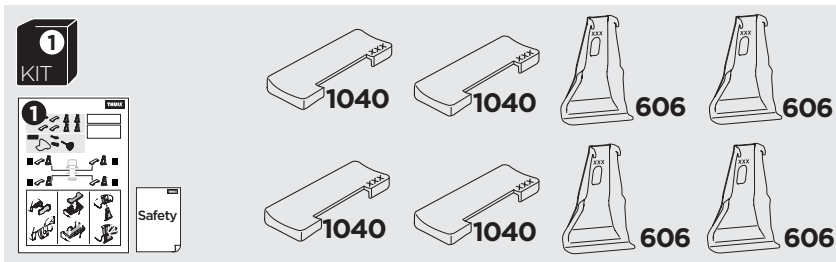

# 1

## Kit 145385

TOYOTA Alphard (Mk.IV), 5-dr MPV, 23-  
TOYOTA Vellfire (Mk.IV), 5-dr MPV, 23-

ISO 11154-E

Bring your life  
thule.com

THULE WingBar Evo	THULE WingBar Edge	THULE WingBar	THULE SquareBar Evo	Evo X (scale)	Edge X (scale)
TOYOTA Alphard (Mk.IV), 5-dr MPV, 23-				62,5	N/A
TOYOTA Vellfire (Mk.IV), 5-dr MPV, 23-				62,5	N/A

THULE ProBar Evo	THULE SlideBar Evo	X (mm/inch)
TOYOTA Alphard (Mk.IV), 5-dr MPV, 23-		1276 mm / 50 1/4"
TOYOTA Vellfire (Mk.IV), 5-dr MPV, 23-		1276 mm / 50 1/4"

THULE WingBar Evo	THULE WingBar Edge	THULE WingBar	THULE SquareBar Evo	Evo Y (scale)	Edge Y (scale)
TOYOTA Alphard (Mk.IV), 5-dr MPV, 23-				62	N/A
TOYOTA Vellfire (Mk.IV), 5-dr MPV, 23-				62	N/A

THULE ProBar Evo	THULE SlideBar Evo	Y (mm/inch)
TOYOTA Alphard (Mk.IV), 5-dr MPV, 23-		1271 mm / 50"
TOYOTA Vellfire (Mk.IV), 5-dr MPV, 23-		1271 mm / 50"

	W (mm/inch)	Z (mm/inch)
TOYOTA Alphard (Mk.IV), 5-dr MPV, 23-	750 mm / 29 1/2"	780 mm / 30 3/4"
TOYOTA Vellfire (Mk.IV), 5-dr MPV, 23-	750 mm / 29 1/2"	780 mm / 30 3/4"