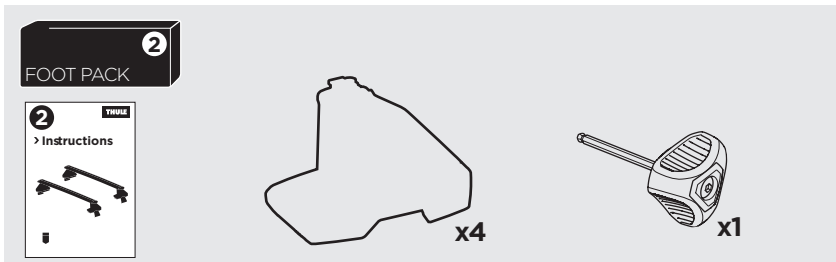

## Kit 145385

TOYOTA Alphard (Mk.IV), 5-dr MPV, 23-  
TOYOTA Vellfire (Mk.IV), 5-dr MPV, 23-

ISO 11154-E

Bring your life  
thule.com

THULE WingBar Evo	THULE WingBar Edge	THULE WingBar	THULE SquareBar Evo	Evo X (scale)	Edge X (scale)
TOYOTA Alphard (Mk.IV), 5-dr MPV, 23-				62,5	N/A
TOYOTA Vellfire (Mk.IV), 5-dr MPV, 23-				62,5	N/A

THULE ProBar Evo	THULE SlideBar Evo	X (mm/inch)
TOYOTA Alphard (Mk.IV), 5-dr MPV, 23-		1276 mm / 50 1/4"
TOYOTA Vellfire (Mk.IV), 5-dr MPV, 23-		1276 mm / 50 1/4"

THULE WingBar Evo	THULE WingBar Edge	THULE WingBar	THULE SquareBar Evo	Evo Y (scale)	Edge Y (scale)
TOYOTA Alphard (Mk.IV), 5-dr MPV, 23-				62	N/A
TOYOTA Vellfire (Mk.IV), 5-dr MPV, 23-				62	N/A

THULE ProBar Evo	THULE SlideBar Evo	Y (mm/inch)
TOYOTA Alphard (Mk.IV), 5-dr MPV, 23-		1271 mm / 50"
TOYOTA Vellfire (Mk.IV), 5-dr MPV, 23-		1271 mm / 50"

	W (mm/inch)	Z (mm/inch)
TOYOTA Alphard (Mk.IV), 5-dr MPV, 23-	750 mm / 29 1/2"	780 mm / 30 3/4"
TOYOTA Vellfire (Mk.IV), 5-dr MPV, 23-	750 mm / 29 1/2"	780 mm / 30 3/4"