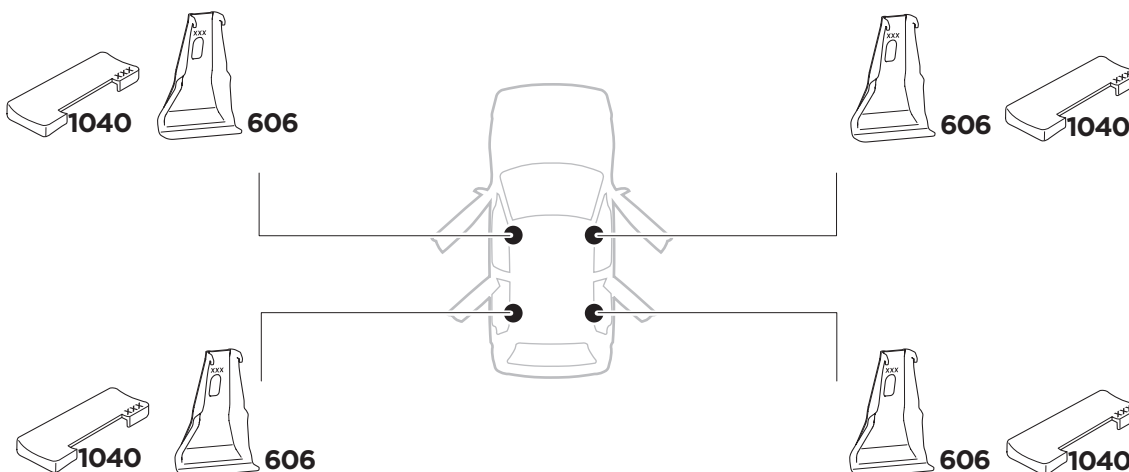

## Kit 145385

TOYOTA Alphard (Mk.IV), 5-dr MPV, 23-  
TOYOTA Vellfire (Mk.IV), 5-dr MPV, 23-

ISO 11154-E

Bring your life  
thule.com

THULE WingBar Evo	THULE WingBar Edge	THULE WingBar	THULE SquareBar Evo	Evo X (scale)	Edge X (scale)
TOYOTA Alphard (Mk.IV), 5-dr MPV, 23-				62,5	N/A
TOYOTA Vellfire (Mk.IV), 5-dr MPV, 23-				62,5	N/A

THULE ProBar Evo	THULE SlideBar Evo	X (mm/inch)
TOYOTA Alphard (Mk.IV), 5-dr MPV, 23-		1276 mm / 50 1/4"
TOYOTA Vellfire (Mk.IV), 5-dr MPV, 23-		1276 mm / 50 1/4"

THULE WingBar Evo	THULE WingBar Edge	THULE WingBar	THULE SquareBar Evo	Evo Y (scale)	Edge Y (scale)
TOYOTA Alphard (Mk.IV), 5-dr MPV, 23-				62	N/A
TOYOTA Vellfire (Mk.IV), 5-dr MPV, 23-				62	N/A

THULE ProBar Evo	THULE SlideBar Evo	Y (mm/inch)
TOYOTA Alphard (Mk.IV), 5-dr MPV, 23-		1271 mm / 50"
TOYOTA Vellfire (Mk.IV), 5-dr MPV, 23-		1271 mm / 50"

	W (mm/inch)	Z (mm/inch)
TOYOTA Alphard (Mk.IV), 5-dr MPV, 23-	750 mm / 29 1/2"	780 mm / 30 3/4"
TOYOTA Vellfire (Mk.IV), 5-dr MPV, 23-	750 mm / 29 1/2"	780 mm / 30 3/4"