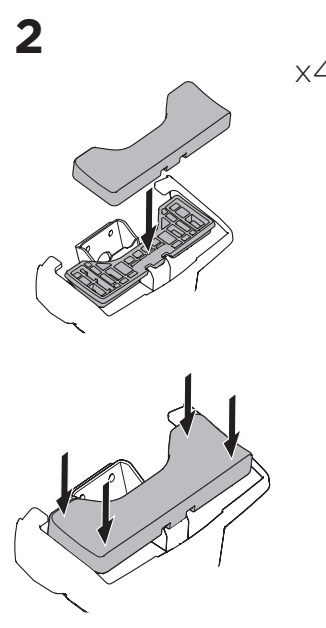

## Kit 145385

TOYOTA Alphard (Mk.IV), 5-dr MPV, 23-  
TOYOTA Vellfire (Mk.IV), 5-dr MPV, 23-

ISO 11154-E

Bring your life  
thule.com

THULE WingBar Evo	THULE WingBar Edge	THULE WingBar	THULE SquareBar Evo	Evo X (scale)	Edge X (scale)
TOYOTA Alphard (Mk.IV), 5-dr MPV, 23-				62,5	N/A
TOYOTA Vellfire (Mk.IV), 5-dr MPV, 23-				62,5	N/A

THULE ProBar Evo	THULE SlideBar Evo	X (mm/inch)
TOYOTA Alphard (Mk.IV), 5-dr MPV, 23-		1276 mm / 50 1/4"
TOYOTA Vellfire (Mk.IV), 5-dr MPV, 23-		1276 mm / 50 1/4"

THULE WingBar Evo	THULE WingBar Edge	THULE WingBar	THULE SquareBar Evo	Evo Y (scale)	Edge Y (scale)
TOYOTA Alphard (Mk.IV), 5-dr MPV, 23-				62	N/A
TOYOTA Vellfire (Mk.IV), 5-dr MPV, 23-				62	N/A

THULE ProBar Evo	THULE SlideBar Evo	Y (mm/inch)
TOYOTA Alphard (Mk.IV), 5-dr MPV, 23-		1271 mm / 50"
TOYOTA Vellfire (Mk.IV), 5-dr MPV, 23-		1271 mm / 50"

	W (mm/inch)	Z (mm/inch)
TOYOTA Alphard (Mk.IV), 5-dr MPV, 23-	750 mm / 29 1/2"	780 mm / 30 3/4"
TOYOTA Vellfire (Mk.IV), 5-dr MPV, 23-	750 mm / 29 1/2"	780 mm / 30 3/4"