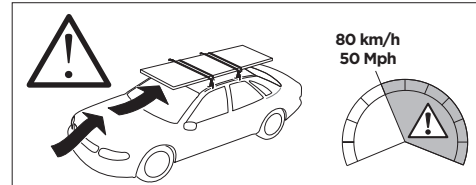

1

Kit 145385

TOYOTA Alphard (Mk.IV), 5-dr MPV, 23-
TOYOTA Vellfire (Mk.IV), 5-dr MPV, 23-

ISO 11154-E

Bring your life
thule.com

THULE WingBar Evo	THULE WingBar Edge	THULE WingBar	THULE SquareBar Evo	Evo X (scale)	Edge X (scale)
TOYOTA Alphard (Mk.IV), 5-dr MPV, 23-				62,5	N/A
TOYOTA Vellfire (Mk.IV), 5-dr MPV, 23-				62,5	N/A

THULE ProBar Evo	THULE SlideBar Evo	X (mm/inch)
TOYOTA Alphard (Mk.IV), 5-dr MPV, 23-		1276 mm / 50 1/4"
TOYOTA Vellfire (Mk.IV), 5-dr MPV, 23-		1276 mm / 50 1/4"

THULE WingBar Evo	THULE WingBar Edge	THULE WingBar	THULE SquareBar Evo	Evo Y (scale)	Edge Y (scale)
TOYOTA Alphard (Mk.IV), 5-dr MPV, 23-				62	N/A
TOYOTA Vellfire (Mk.IV), 5-dr MPV, 23-				62	N/A

THULE ProBar Evo	THULE SlideBar Evo	Y (mm/inch)
TOYOTA Alphard (Mk.IV), 5-dr MPV, 23-		1271 mm / 50"
TOYOTA Vellfire (Mk.IV), 5-dr MPV, 23-		1271 mm / 50"

	W (mm/inch)	Z (mm/inch)
TOYOTA Alphard (Mk.IV), 5-dr MPV, 23-	750 mm / 29 1/2"	780 mm / 30 3/4"
TOYOTA Vellfire (Mk.IV), 5-dr MPV, 23-	750 mm / 29 1/2"	780 mm / 30 3/4"