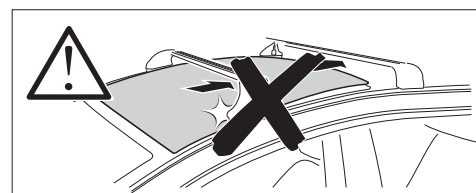

1

Kit 145385

TOYOTA Alphard (Mk.IV), 5-dr MPV, 23-
TOYOTA Vellfire (Mk.IV), 5-dr MPV, 23-

ISO 11154-E

Bring your life
thule.com

THULE WingBar Evo	THULE WingBar Edge	THULE WingBar	THULE SquareBar Evo	Evo X (scale)	Edge X (scale)
TOYOTA Alphard (Mk.IV), 5-dr MPV, 23-				62,5	N/A
TOYOTA Vellfire (Mk.IV), 5-dr MPV, 23-				62,5	N/A

THULE ProBar Evo	THULE SlideBar Evo	X (mm/inch)
TOYOTA Alphard (Mk.IV), 5-dr MPV, 23-		1276 mm / 50 1/4"
TOYOTA Vellfire (Mk.IV), 5-dr MPV, 23-		1276 mm / 50 1/4"

THULE WingBar Evo	THULE WingBar Edge	THULE WingBar	THULE SquareBar Evo	Evo Y (scale)	Edge Y (scale)
TOYOTA Alphard (Mk.IV), 5-dr MPV, 23-				62	N/A
TOYOTA Vellfire (Mk.IV), 5-dr MPV, 23-				62	N/A

THULE ProBar Evo	THULE SlideBar Evo	Y (mm/inch)
TOYOTA Alphard (Mk.IV), 5-dr MPV, 23-		1271 mm / 50"
TOYOTA Vellfire (Mk.IV), 5-dr MPV, 23-		1271 mm / 50"

	W (mm/inch)	Z (mm/inch)
TOYOTA Alphard (Mk.IV), 5-dr MPV, 23-	750 mm / 29 1/2"	780 mm / 30 3/4"
TOYOTA Vellfire (Mk.IV), 5-dr MPV, 23-	750 mm / 29 1/2"	780 mm / 30 3/4"