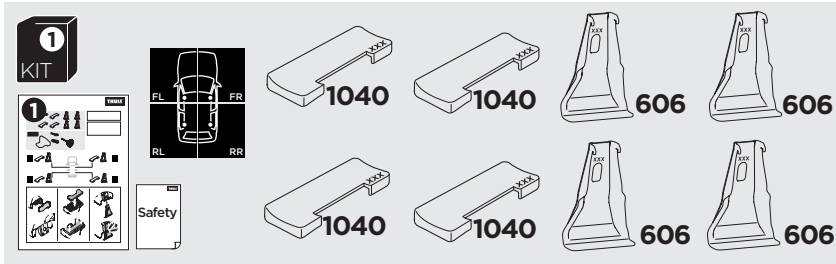

## Kit 145385

TOYOTA Alphard (Mk.IV), 5-dr MPV, 23-  
TOYOTA Vellfire (Mk.IV), 5-dr MPV, 23-

ISO 11154-E

Bring your life  
thule.com

THULE WingBar Evo	THULE WingBar Edge	THULE WingBar	THULE SquareBar Evo	Evo X (scale)	Edge X (scale)
TOYOTA Alphard (Mk.IV), 5-dr MPV, 23-				62,5	N/A
TOYOTA Vellfire (Mk.IV), 5-dr MPV, 23-				62,5	N/A

THULE ProBar Evo	THULE SlideBar Evo	X (mm/inch)
TOYOTA Alphard (Mk.IV), 5-dr MPV, 23-		1276 mm / 50 1/4"
TOYOTA Vellfire (Mk.IV), 5-dr MPV, 23-		1276 mm / 50 1/4"

THULE WingBar Evo	THULE WingBar Edge	THULE WingBar	THULE SquareBar Evo	Evo Y (scale)	Edge Y (scale)
TOYOTA Alphard (Mk.IV), 5-dr MPV, 23-				62	N/A
TOYOTA Vellfire (Mk.IV), 5-dr MPV, 23-				62	N/A

THULE ProBar Evo	THULE SlideBar Evo	Y (mm/inch)
TOYOTA Alphard (Mk.IV), 5-dr MPV, 23-		1271 mm / 50"
TOYOTA Vellfire (Mk.IV), 5-dr MPV, 23-		1271 mm / 50"

	W (mm/inch)	Z (mm/inch)
TOYOTA Alphard (Mk.IV), 5-dr MPV, 23-	750 mm / 29 1/2"	780 mm / 30 3/4"
TOYOTA Vellfire (Mk.IV), 5-dr MPV, 23-	750 mm / 29 1/2"	780 mm / 30 3/4"