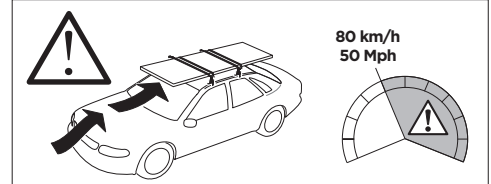

1

Kit 145385

TOYOTA Alphard (Mk.IV), 5-dr MPV, 23-
TOYOTA Vellfire (Mk.IV), 5-dr MPV, 23-

ISO 11154-E

Bring your life
thule.com

THULE WingBar Evo	THULE WingBar Edge	THULE WingBar	THULE SquareBar Evo	Evo X (scale)	Edge X (scale)
TOYOTA Alphard (Mk.IV), 5-dr MPV, 23-				62,5	N/A
TOYOTA Vellfire (Mk.IV), 5-dr MPV, 23-				62,5	N/A

THULE ProBar Evo	THULE SlideBar Evo	X (mm/inch)
TOYOTA Alphard (Mk.IV), 5-dr MPV, 23-		1276 mm / 50 1/4"
TOYOTA Vellfire (Mk.IV), 5-dr MPV, 23-		1276 mm / 50 1/4"

THULE WingBar Evo	THULE WingBar Edge	THULE WingBar	THULE SquareBar Evo	Evo Y (scale)	Edge Y (scale)
TOYOTA Alphard (Mk.IV), 5-dr MPV, 23-				62	N/A
TOYOTA Vellfire (Mk.IV), 5-dr MPV, 23-				62	N/A

THULE ProBar Evo	THULE SlideBar Evo	Y (mm/inch)
TOYOTA Alphard (Mk.IV), 5-dr MPV, 23-		1271 mm / 50"
TOYOTA Vellfire (Mk.IV), 5-dr MPV, 23-		1271 mm / 50"

	W (mm/inch)	Z (mm/inch)
TOYOTA Alphard (Mk.IV), 5-dr MPV, 23-	750 mm / 29 1/2"	780 mm / 30 3/4"
TOYOTA Vellfire (Mk.IV), 5-dr MPV, 23-	750 mm / 29 1/2"	780 mm / 30 3/4"