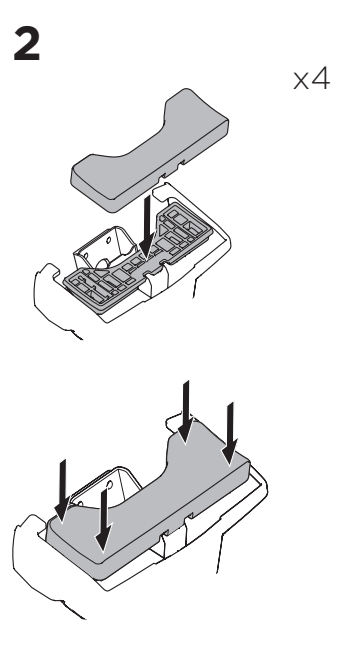

## Kit 145385

TOYOTA Alphard (Mk.IV), 5-dr MPV, 23-  
TOYOTA Vellfire (Mk.IV), 5-dr MPV, 23-

ISO 11154-E

Bring your life  
thule.com

THULE WingBar Evo	THULE WingBar Edge	THULE WingBar	THULE SquareBar Evo	Evo X (scale)	Edge X (scale)
TOYOTA Alphard (Mk.IV), 5-dr MPV, 23-				62,5	N/A
TOYOTA Vellfire (Mk.IV), 5-dr MPV, 23-				62,5	N/A

THULE ProBar Evo	THULE SlideBar Evo	X (mm/inch)
TOYOTA Alphard (Mk.IV), 5-dr MPV, 23-		1276 mm / 50 1/4"
TOYOTA Vellfire (Mk.IV), 5-dr MPV, 23-		1276 mm / 50 1/4"

THULE WingBar Evo	THULE WingBar Edge	THULE WingBar	THULE SquareBar Evo	Evo Y (scale)	Edge Y (scale)
TOYOTA Alphard (Mk.IV), 5-dr MPV, 23-				62	N/A
TOYOTA Vellfire (Mk.IV), 5-dr MPV, 23-				62	N/A

THULE ProBar Evo	THULE SlideBar Evo	Y (mm/inch)
TOYOTA Alphard (Mk.IV), 5-dr MPV, 23-		1271 mm / 50"
TOYOTA Vellfire (Mk.IV), 5-dr MPV, 23-		1271 mm / 50"

	W (mm/inch)	Z (mm/inch)
TOYOTA Alphard (Mk.IV), 5-dr MPV, 23-	750 mm / 29 1/2"	780 mm / 30 3/4"
TOYOTA Vellfire (Mk.IV), 5-dr MPV, 23-	750 mm / 29 1/2"	780 mm / 30 3/4"