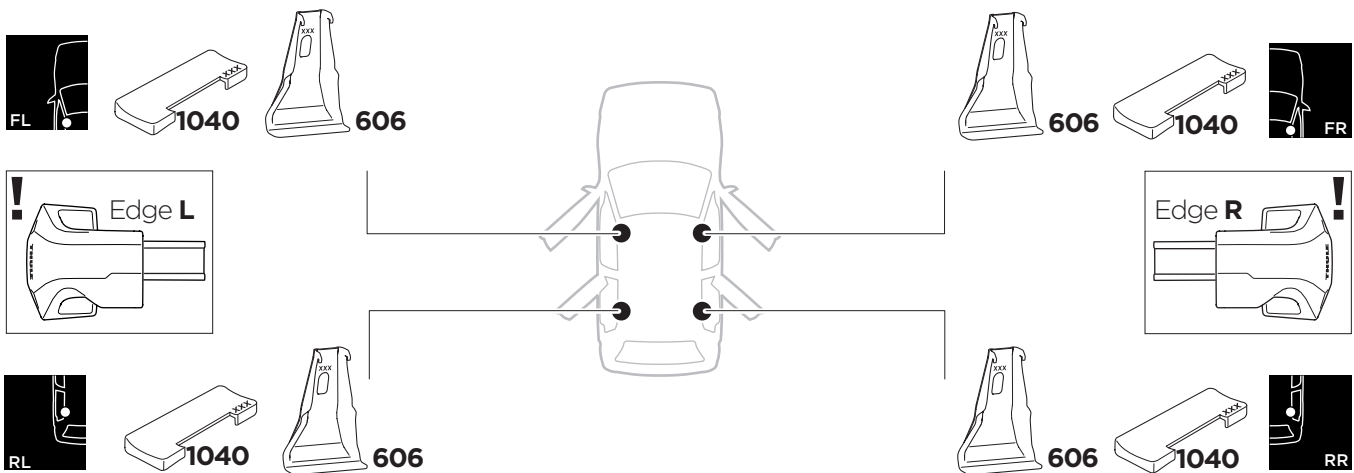

## Kit 145385

TOYOTA Alphard (Mk.IV), 5-dr MPV, 23-  
TOYOTA Vellfire (Mk.IV), 5-dr MPV, 23-

ISO 11154-E

Bring your life  
thule.com

THULE WingBar Evo	THULE WingBar Edge	THULE WingBar	THULE SquareBar Evo	Evo X (scale)	Edge X (scale)
TOYOTA Alphard (Mk.IV), 5-dr MPV, 23-				62,5	N/A
TOYOTA Vellfire (Mk.IV), 5-dr MPV, 23-				62,5	N/A

THULE ProBar Evo	THULE SlideBar Evo	X (mm/inch)
TOYOTA Alphard (Mk.IV), 5-dr MPV, 23-		1276 mm / 50 1/4"
TOYOTA Vellfire (Mk.IV), 5-dr MPV, 23-		1276 mm / 50 1/4"

THULE WingBar Evo	THULE WingBar Edge	THULE WingBar	THULE SquareBar Evo	Evo Y (scale)	Edge Y (scale)
TOYOTA Alphard (Mk.IV), 5-dr MPV, 23-				62	N/A
TOYOTA Vellfire (Mk.IV), 5-dr MPV, 23-				62	N/A

THULE ProBar Evo	THULE SlideBar Evo	Y (mm/inch)
TOYOTA Alphard (Mk.IV), 5-dr MPV, 23-		1271 mm / 50"
TOYOTA Vellfire (Mk.IV), 5-dr MPV, 23-		1271 mm / 50"

	W (mm/inch)	Z (mm/inch)
TOYOTA Alphard (Mk.IV), 5-dr MPV, 23-	750 mm / 29 1/2"	780 mm / 30 3/4"
TOYOTA Vellfire (Mk.IV), 5-dr MPV, 23-	750 mm / 29 1/2"	780 mm / 30 3/4"