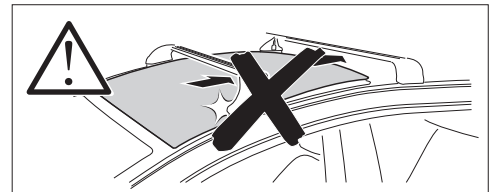

1

Kit 145385

TOYOTA Alphard (Mk.IV), 5-dr MPV, 23-
TOYOTA Vellfire (Mk.IV), 5-dr MPV, 23-

ISO 11154-E

Bring your life
thule.com

THULE WingBar Evo	THULE WingBar Edge	THULE WingBar	THULE SquareBar Evo	Evo X (scale)	Edge X (scale)
TOYOTA Alphard (Mk.IV), 5-dr MPV, 23-				62,5	N/A
TOYOTA Vellfire (Mk.IV), 5-dr MPV, 23-				62,5	N/A

THULE ProBar Evo	THULE SlideBar Evo	X (mm/inch)
TOYOTA Alphard (Mk.IV), 5-dr MPV, 23-		1276 mm / 50 1/4"
TOYOTA Vellfire (Mk.IV), 5-dr MPV, 23-		1276 mm / 50 1/4"

THULE WingBar Evo	THULE WingBar Edge	THULE WingBar	THULE SquareBar Evo	Evo Y (scale)	Edge Y (scale)
TOYOTA Alphard (Mk.IV), 5-dr MPV, 23-				62	N/A
TOYOTA Vellfire (Mk.IV), 5-dr MPV, 23-				62	N/A

THULE ProBar Evo	THULE SlideBar Evo	Y (mm/inch)
TOYOTA Alphard (Mk.IV), 5-dr MPV, 23-		1271 mm / 50"
TOYOTA Vellfire (Mk.IV), 5-dr MPV, 23-		1271 mm / 50"

	W (mm/inch)	Z (mm/inch)
TOYOTA Alphard (Mk.IV), 5-dr MPV, 23-	750 mm / 29 1/2"	780 mm / 30 3/4"
TOYOTA Vellfire (Mk.IV), 5-dr MPV, 23-	750 mm / 29 1/2"	780 mm / 30 3/4"