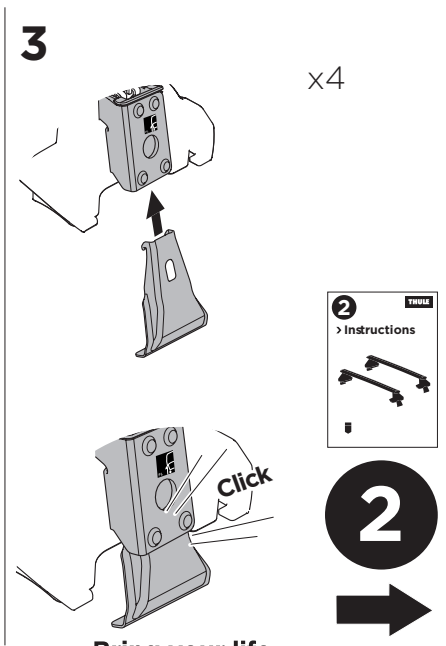

## Kit 145385

TOYOTA Alphard (Mk.IV), 5-dr MPV, 23-  
TOYOTA Vellfire (Mk.IV), 5-dr MPV, 23-

ISO 11154-E

Bring your life  
thule.com

THULE WingBar Evo	THULE WingBar Edge	THULE WingBar	THULE SquareBar Evo	Evo X (scale)	Edge X (scale)
TOYOTA Alphard (Mk.IV), 5-dr MPV, 23-				62,5	N/A
TOYOTA Vellfire (Mk.IV), 5-dr MPV, 23-				62,5	N/A

THULE ProBar Evo	THULE SlideBar Evo	X (mm/inch)
TOYOTA Alphard (Mk.IV), 5-dr MPV, 23-		1276 mm / 50 1/4"
TOYOTA Vellfire (Mk.IV), 5-dr MPV, 23-		1276 mm / 50 1/4"

THULE WingBar Evo	THULE WingBar Edge	THULE WingBar	THULE SquareBar Evo	Evo Y (scale)	Edge Y (scale)
TOYOTA Alphard (Mk.IV), 5-dr MPV, 23-				62	N/A
TOYOTA Vellfire (Mk.IV), 5-dr MPV, 23-				62	N/A

THULE ProBar Evo	THULE SlideBar Evo	Y (mm/inch)
TOYOTA Alphard (Mk.IV), 5-dr MPV, 23-		1271 mm / 50"
TOYOTA Vellfire (Mk.IV), 5-dr MPV, 23-		1271 mm / 50"

	W (mm/inch)	Z (mm/inch)
TOYOTA Alphard (Mk.IV), 5-dr MPV, 23-	750 mm / 29 1/2"	780 mm / 30 3/4"
TOYOTA Vellfire (Mk.IV), 5-dr MPV, 23-	750 mm / 29 1/2"	780 mm / 30 3/4"