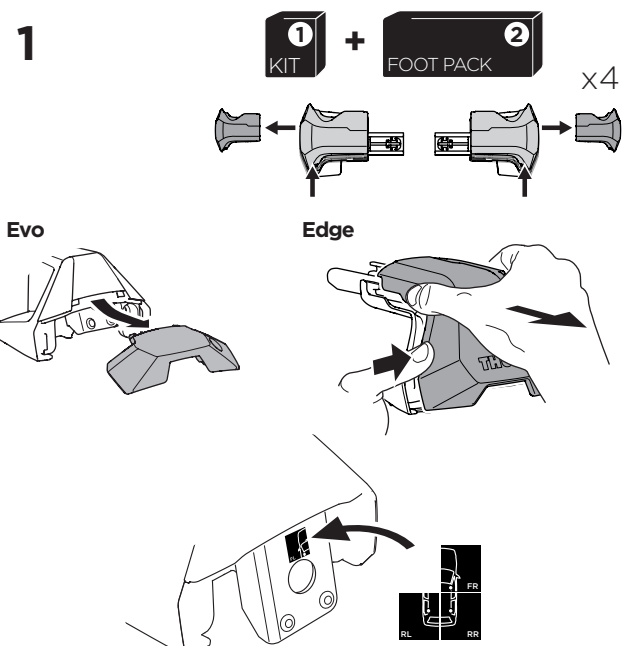

## Kit 145385

TOYOTA Alphard (Mk.IV), 5-dr MPV, 23-  
TOYOTA Vellfire (Mk.IV), 5-dr MPV, 23-

ISO 11154-E

Bring your life  
thule.com

THULE WingBar Evo	THULE WingBar Edge	THULE WingBar	THULE SquareBar Evo	Evo X (scale)	Edge X (scale)
TOYOTA Alphard (Mk.IV), 5-dr MPV, 23-				62,5	N/A
TOYOTA Vellfire (Mk.IV), 5-dr MPV, 23-				62,5	N/A

THULE ProBar Evo	THULE SlideBar Evo	X (mm/inch)
TOYOTA Alphard (Mk.IV), 5-dr MPV, 23-		1276 mm / 50 1/4"
TOYOTA Vellfire (Mk.IV), 5-dr MPV, 23-		1276 mm / 50 1/4"

THULE WingBar Evo	THULE WingBar Edge	THULE WingBar	THULE SquareBar Evo	Evo Y (scale)	Edge Y (scale)
TOYOTA Alphard (Mk.IV), 5-dr MPV, 23-				62	N/A
TOYOTA Vellfire (Mk.IV), 5-dr MPV, 23-				62	N/A

THULE ProBar Evo	THULE SlideBar Evo	Y (mm/inch)
TOYOTA Alphard (Mk.IV), 5-dr MPV, 23-		1271 mm / 50"
TOYOTA Vellfire (Mk.IV), 5-dr MPV, 23-		1271 mm / 50"

	W (mm/inch)	Z (mm/inch)
TOYOTA Alphard (Mk.IV), 5-dr MPV, 23-	750 mm / 29 1/2"	780 mm / 30 3/4"
TOYOTA Vellfire (Mk.IV), 5-dr MPV, 23-	750 mm / 29 1/2"	780 mm / 30 3/4"