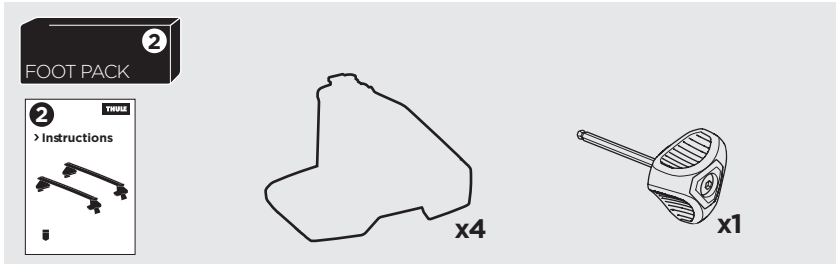

## Kit 145385

TOYOTA Alphard (Mk.IV), 5-dr MPV, 23-  
TOYOTA Vellfire (Mk.IV), 5-dr MPV, 23-

ISO 11154-E

Bring your life  
thule.com

THULE WingBar Evo	THULE WingBar Edge	THULE WingBar	THULE SquareBar Evo	Evo X (scale)	Edge X (scale)
TOYOTA Alphard (Mk.IV), 5-dr MPV, 23-				62,5	N/A
TOYOTA Vellfire (Mk.IV), 5-dr MPV, 23-				62,5	N/A

THULE ProBar Evo	THULE SlideBar Evo	X (mm/inch)
TOYOTA Alphard (Mk.IV), 5-dr MPV, 23-		1276 mm / 50 1/4"
TOYOTA Vellfire (Mk.IV), 5-dr MPV, 23-		1276 mm / 50 1/4"

THULE WingBar Evo	THULE WingBar Edge	THULE WingBar	THULE SquareBar Evo	Evo Y (scale)	Edge Y (scale)
TOYOTA Alphard (Mk.IV), 5-dr MPV, 23-				62	N/A
TOYOTA Vellfire (Mk.IV), 5-dr MPV, 23-				62	N/A

THULE ProBar Evo	THULE SlideBar Evo	Y (mm/inch)
TOYOTA Alphard (Mk.IV), 5-dr MPV, 23-		1271 mm / 50"
TOYOTA Vellfire (Mk.IV), 5-dr MPV, 23-		1271 mm / 50"

	W (mm/inch)	Z (mm/inch)
TOYOTA Alphard (Mk.IV), 5-dr MPV, 23-	750 mm / 29 1/2"	780 mm / 30 3/4"
TOYOTA Vellfire (Mk.IV), 5-dr MPV, 23-	750 mm / 29 1/2"	780 mm / 30 3/4"