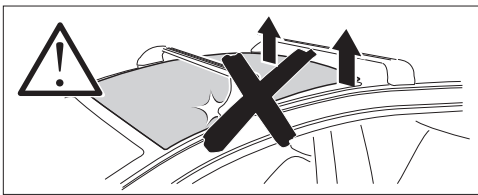

1

Kit 145101

VOLKSWAGEN Polo, 5-dr Hatchback, 18-

ISO 1154-E

1 KIT