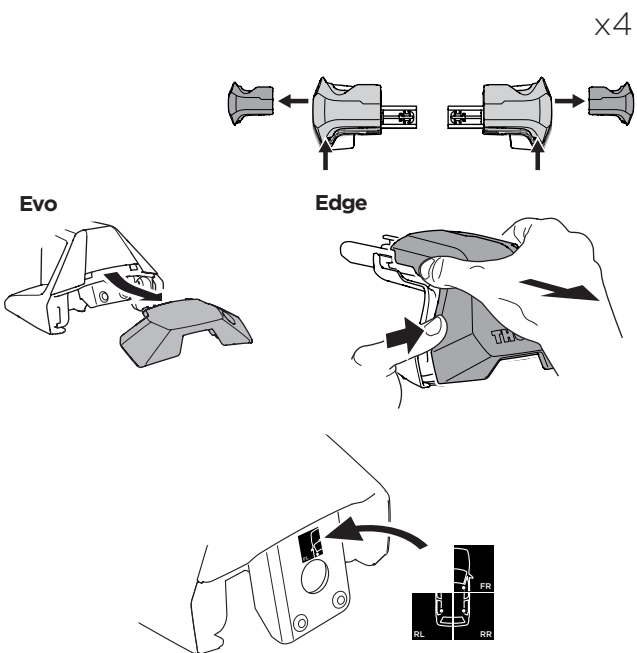

3

THULE WingBar Evo	THULE WingBar Edge	THULE WingBar	THULE SquareBar Evo	Evo X (scale)	Edge X (scale)
VOLKSWAGEN Polo, 5-dr Hatchback, 18-				40,5	P

THULE ProBar Evo	THULE SlideBar Evo	X (mm/inch)		
VOLKSWAGEN Polo, 5-dr Hatchback, 18-		1056 mm / 41 5/8"		

THULE WingBar Evo	THULE WingBar Edge	THULE WingBar	THULE SquareBar Evo	Evo Y (scale)	Edge Y (scale)
VOLKSWAGEN Polo, 5-dr Hatchback, 18-				33	M

THULE ProBar Evo	THULE SlideBar Evo	Y (mm/inch)		
VOLKSWAGEN Polo, 5-dr Hatchback, 18-		981 mm / 38 5/8"		

	W (mm/inch)	Z (mm/inch)
VOLKSWAGEN Polo, 5-dr Hatchback, 18-	800 mm / 31 1/2"	150 mm / 5 7/8"