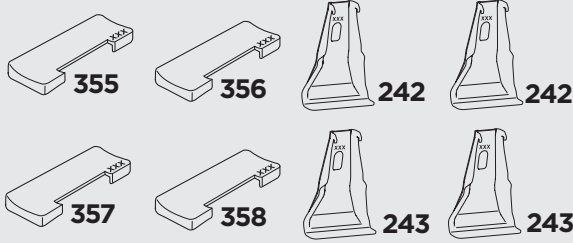

1

Kit 145101

VOLKSWAGEN Polo, 5-dr Hatchback, 18-

ISO 1154-E

1 KIT

2 FOOT PACK

1

2

3

THULE WingBar Evo	THULE WingBar Edge	THULE WingBar	THULE SquareBar Evo	Evo X (scale)	Edge X (scale)
VOLKSWAGEN Polo, 5-dr Hatchback, 18-				40,5	P

THULE ProBar Evo	THULE SlideBar Evo	X (mm/inch)		
VOLKSWAGEN Polo, 5-dr Hatchback, 18-		1056 mm / 41 5/8"		

THULE WingBar Evo	THULE WingBar Edge	THULE WingBar	THULE SquareBar Evo	Evo Y (scale)	Edge Y (scale)
VOLKSWAGEN Polo, 5-dr Hatchback, 18-				33	M

THULE ProBar Evo	THULE SlideBar Evo	Y (mm/inch)		
VOLKSWAGEN Polo, 5-dr Hatchback, 18-		981 mm / 38 5/8"		

	W (mm/inch)	Z (mm/inch)
VOLKSWAGEN Polo, 5-dr Hatchback, 18-	800 mm / 31 1/2"	150 mm / 5 7/8"