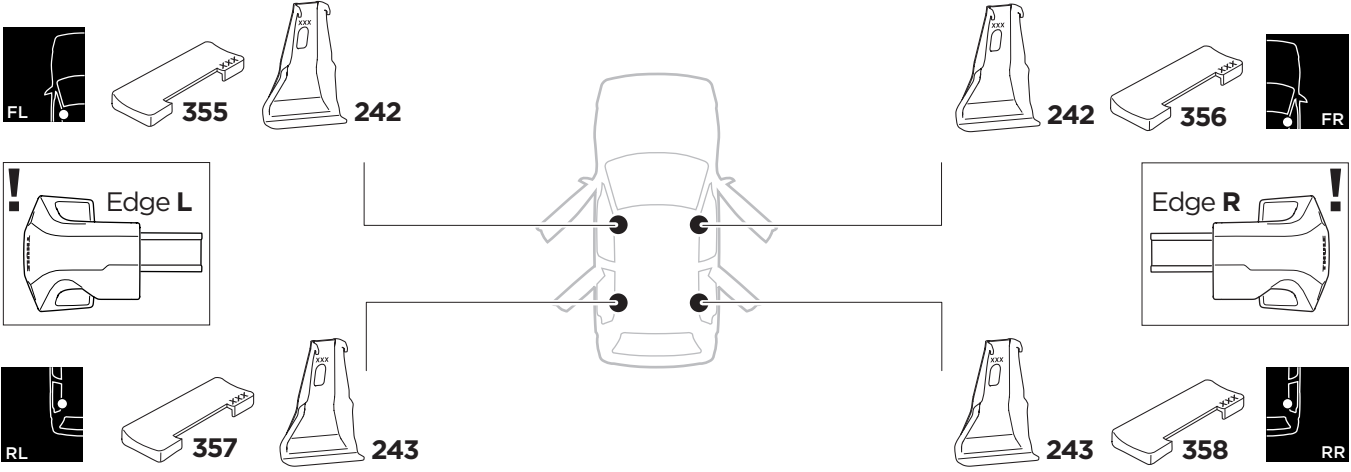

1

Kit 145101

VOLKSWAGEN Polo, 5-dr Hatchback, 18-

ISO 1154-E

1 KIT

2 FOOT PACK

1

2

3

THULE WingBar Evo	THULE WingBar Edge	THULE WingBar	THULE SquareBar Evo	Evo X (scale)	Edge X (scale)
VOLKSWAGEN Polo, 5-dr Hatchback, 18-				40,5	P

THULE ProBar Evo	THULE SlideBar Evo	X (mm/inch)		
VOLKSWAGEN Polo, 5-dr Hatchback, 18-		1056 mm / 41 5/8"		

THULE WingBar Evo	THULE WingBar Edge	THULE WingBar	THULE SquareBar Evo	Evo Y (scale)	Edge Y (scale)
VOLKSWAGEN Polo, 5-dr Hatchback, 18-				33	M

THULE ProBar Evo	THULE SlideBar Evo	Y (mm/inch)		
VOLKSWAGEN Polo, 5-dr Hatchback, 18-		981 mm / 38 5/8"		

	W (mm/inch)	Z (mm/inch)
VOLKSWAGEN Polo, 5-dr Hatchback, 18-	800 mm / 31 1/2"	150 mm / 5 7/8"