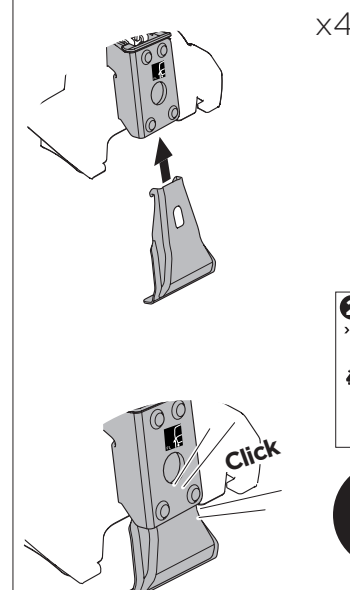

1

Kit 145101

VOLKSWAGEN Polo, 5-dr Hatchback, 18-

ISO 1154-E

1 KIT

2 FOOT PACK

1

2

3

THULE WingBar Evo	THULE WingBar Edge	THULE WingBar	THULE SquareBar Evo	Evo X (scale)	Edge X (scale)
VOLKSWAGEN Polo, 5-dr Hatchback, 18-				40,5	P

THULE ProBar Evo	THULE SlideBar Evo	X (mm/inch)		
VOLKSWAGEN Polo, 5-dr Hatchback, 18-		1056 mm / 41 5/8"		

	W (mm/inch)	Z (mm/inch)
VOLKSWAGEN Polo, 5-dr Hatchback, 18-	800 mm / 31 1/2"	150 mm / 5 7/8"