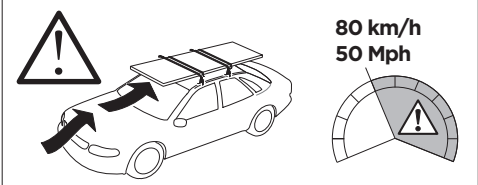

1

Kit 145101

VOLKSWAGEN Polo, 5-dr Hatchback, 18-

ISO 1154-E

1 KIT

2 FOOT PACK

1

2

3