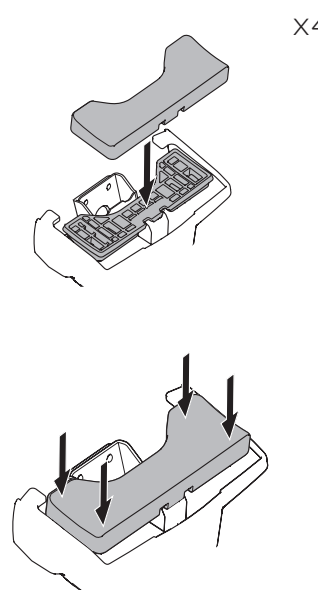

1

Kit 145101

VOLKSWAGEN Polo, 5-dr Hatchback, 18-

ISO 1154-E

1 KIT

2 FOOT PACK

1

2

3

THULE WingBar Evo	THULE WingBar Edge	THULE WingBar	THULE SquareBar Evo	Evo X (scale)	Edge X (scale)
VOLKSWAGEN Polo, 5-dr Hatchback, 18-				40,5	P

THULE ProBar Evo	THULE SlideBar Evo	X (mm/inch)		
VOLKSWAGEN Polo, 5-dr Hatchback, 18-		1056 mm / 41 5/8"		

THULE WingBar Evo	THULE WingBar Edge	THULE WingBar	THULE SquareBar Evo	Evo Y (scale)	Edge Y (scale)
VOLKSWAGEN Polo, 5-dr Hatchback, 18-				33	M

THULE ProBar Evo	THULE SlideBar Evo	Y (mm/inch)		
VOLKSWAGEN Polo, 5-dr Hatchback, 18-		981 mm / 38 5/8"		

	W (mm/inch)	Z (mm/inch)
VOLKSWAGEN Polo, 5-dr Hatchback, 18-	800 mm / 31 1/2"	150 mm / 5 7/8"