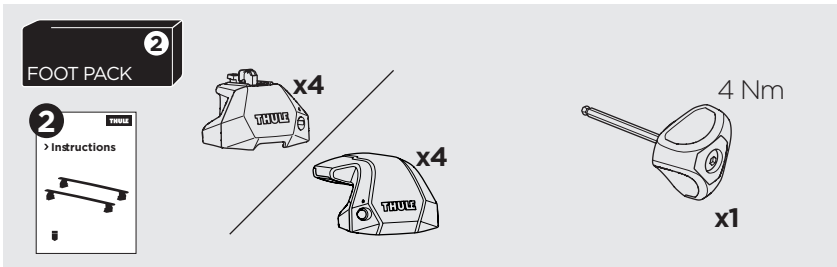

1

Kit 187024

BMW 5-Series (G30), 4-dr Sedan, 17-23

ISO 11154-E

This kit is only for vehicles with fixpoint mounting.

3

4

5