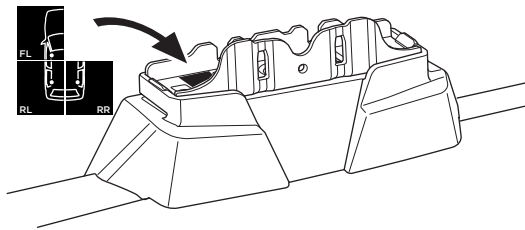

1

Kit 187024

BMW 5-Series (G30), 4-dr Sedan, 17-23

ISO 11154-E

This kit is only for vehicles with fixpoint mounting.

3

4

5