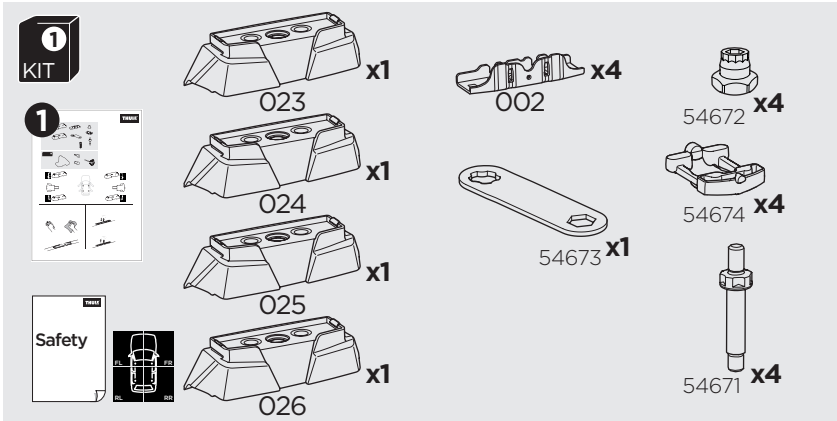

1

Kit 187024

BMW 5-Series (G30), 4-dr Sedan, 17-23

ISO 11154-E

This kit is only for vehicles with fixpoint mounting.

3

4

5