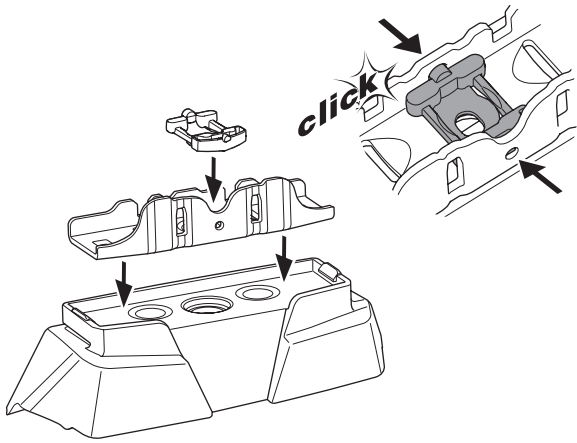

1

Kit 187024

BMW 5-Series (G30), 4-dr Sedan, 17-23

ISO 11154-E

This kit is only for vehicles with fixpoint mounting.

3

4

5