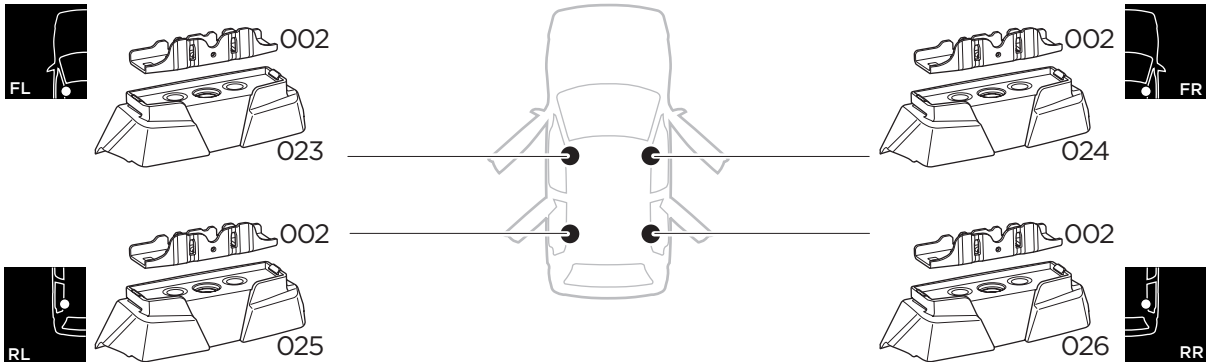

1

Kit 187024

BMW 5-Series (G30), 4-dr Sedan, 17-23

ISO 11154-E

This kit is only for vehicles with fixpoint mounting.

3

4

5