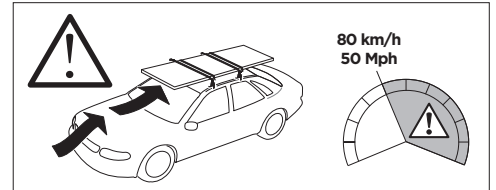

1

Kit 187024

BMW 5-Series (G30), 4-dr Sedan, 17-23

ISO 11154-E

This kit is only for vehicles with fixpoint mounting.

3

4

5