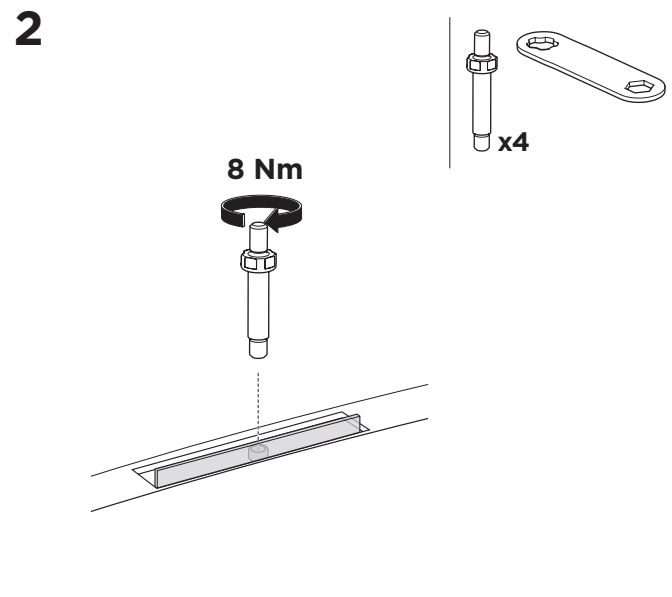

1

Kit 187024

BMW 5-Series (G30), 4-dr Sedan, 17-23

ISO 11154-E

This kit is only for vehicles with fixpoint mounting.

3

4

5