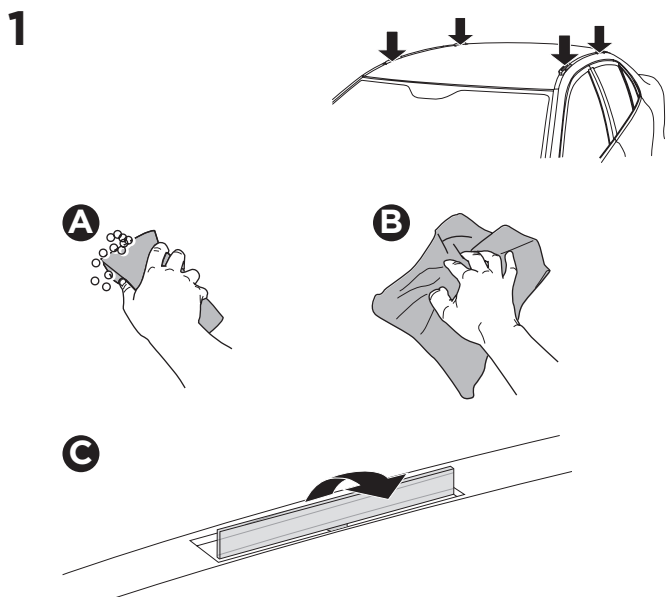

1

Kit 187024

BMW 5-Series (G30), 4-dr Sedan, 17-23

ISO 11154-E

This kit is only for vehicles with fixpoint mounting.

3

4

5