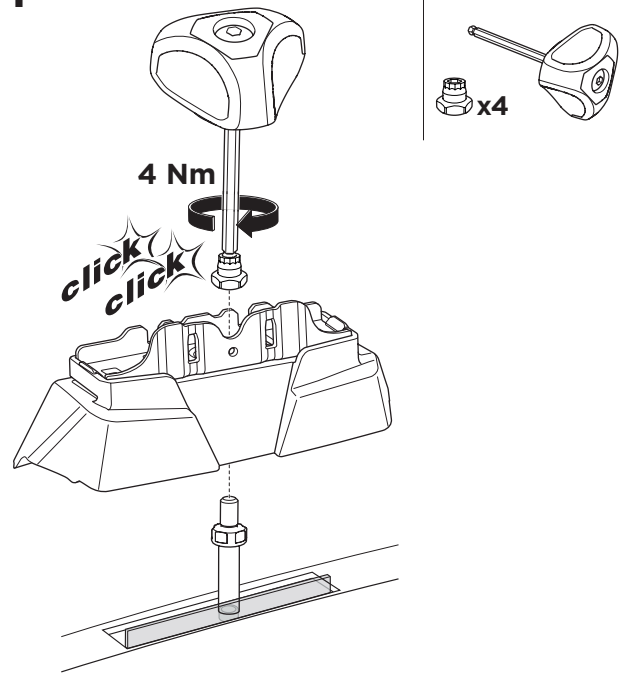

1

Kit 187024

BMW 5-Series (G30), 4-dr Sedan, 17-23

ISO 11154-E

This kit is only for vehicles with fixpoint mounting.

3

4

5