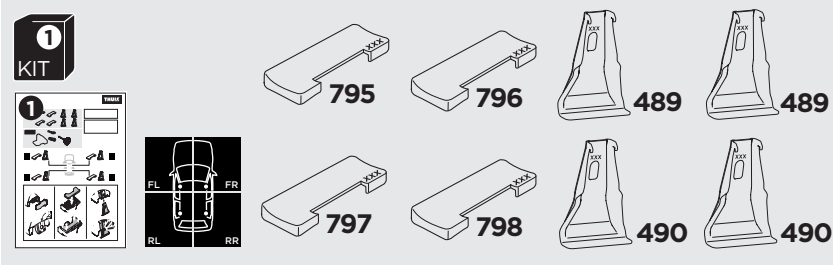

1

Kit 145268

TOYOTA Yaris, 5-dr Hatchback, 21-
MAZDA 2, 5-dr Hatchback, 22-

ISO 11154-E