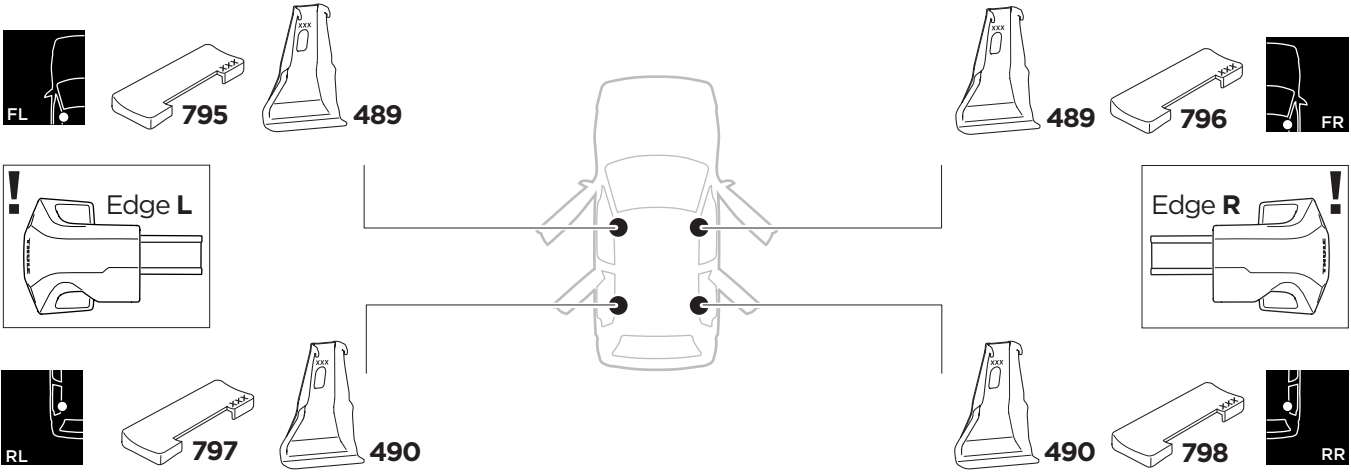

1

Kit 145268

TOYOTA Yaris, 5-dr Hatchback, 21-
MAZDA 2, 5-dr Hatchback, 22-

ISO 11154-E