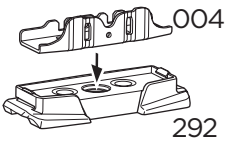

 +  **7 kg**
15,4 lbs = **Max: 100 kg**
/ 220 lbs

  **80 km/h**
50 Mph 

 +  **14 kg**
30,8 lbs = **Max: 150 kg**
/ 330 lbs

ISO 11154-E

This kit is only for vehicles with fixpoint mounting.

i

1

x4

2

x4

3

x4

4

x4

This kit is only for vehicles with fixpoint mounting.

i

1

x8

2

A

B

x8

3

x8