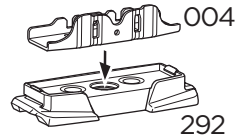

 +  **7 kg**
15,4 lbs = **Max: 100 kg**
/ 220 lbs

  **80 km/h**
50 Mph 

 +  **14 kg**
30,8 lbs = **Max: 150 kg**
/ 330 lbs

ISO 11154-E

This kit is only for vehicles with fixpoint mounting.

i

1

x4