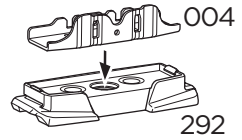

 +  **7 kg**
15,4 lbs = **Max: 100 kg**
/ 220 lbs

  **80 km/h**
50 Mph 

 +  **14 kg**
30,8 lbs = **Max: 150 kg**
/ 330 lbs

ISO 11154-E

This kit is only for vehicles with fixpoint mounting.

i

1

x4

2

x4

3

x4

4

x4

This kit is only for vehicles with fixpoint mounting.

i

1

x8

2

A

B

x8

3

x8