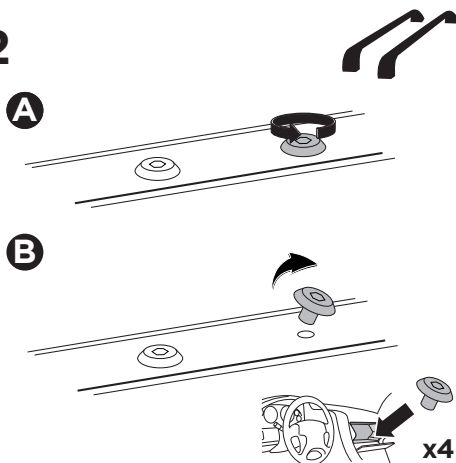

 +  **7 kg**
15,4 lbs = **Max: 100 kg**
/ 220 lbs

  **80 km/h**
50 Mph 

 +  **14 kg**
30,8 lbs = **Max: 150 kg**
/ 330 lbs

ISO 11154-E

This kit is only for vehicles with fixpoint mounting.

i

1

x4

2

x4

3

x4

4

x4

This kit is only for vehicles with fixpoint mounting.

i