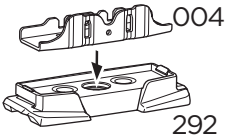

 +  **7 kg**
15,4 lbs = **Max: 100 kg**
/ 220 lbs

  **80 km/h**
50 Mph 

 +  **14 kg**
30,8 lbs = **Max: 150 kg**
/ 330 lbs

ISO 11154-E

This kit is only for vehicles with fixpoint mounting.

i

1

x4