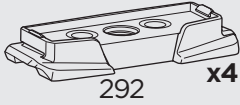

 +  **7 kg**
15,4 lbs = **Max: 100 kg**
/ 220 lbs

  **80 km/h**
50 Mph 

 +  **14 kg**
30,8 lbs = **Max: 150 kg**
/ 330 lbs

ISO 11154-E

This kit is only for vehicles with fixpoint mounting.

i

1

x4

2

x4

3

x4

4

x4

This kit is only for vehicles with fixpoint mounting.

i