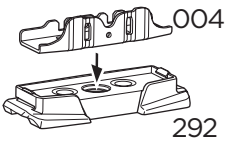

 +  **7 kg**
15,4 lbs = **Max: 100 kg**
/ 220 lbs

  **80 km/h**
50 Mph 

 +  **14 kg**
30,8 lbs = **Max: 150 kg**
/ 330 lbs

ISO 11154-E

This kit is only for vehicles with fixpoint mounting.

i

1

x4