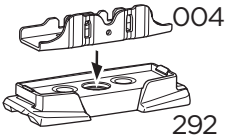

 +  **7 kg**
15,4 lbs = **Max: 100 kg**
/ 220 lbs

  **80 km/h**
50 Mph 

 +  **14 kg**
30,8 lbs = **Max: 150 kg**
/ 330 lbs

ISO 11154-E

This kit is only for vehicles with fixpoint mounting.

i

1

x4

2

x4

3

x4

4

x4

This kit is only for vehicles with fixpoint mounting.

i

1

x8

2

A

B

x8

3

x8