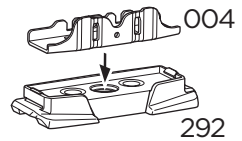

 +  **7 kg**
15,4 lbs = **Max: 100 kg**
/ 220 lbs

  **80 km/h**
50 Mph 

 +  **14 kg**
30,8 lbs = **Max: 150 kg**
/ 330 lbs

ISO 11154-E

This kit is only for vehicles with fixpoint mounting.

i

1

x4