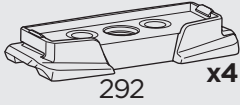

 +  **7 kg**
15,4 lbs = **Max: 100 kg**
/ 220 lbs

  **80 km/h**
50 Mph 

 +  **14 kg**
30,8 lbs = **Max: 150 kg**
/ 330 lbs

ISO 11154-E

This kit is only for vehicles with fixpoint mounting.

i

1

x4

2

x4

3

x4

4

x4

This kit is only for vehicles with fixpoint mounting.

i

1

x8

2

A

B

x8

3

x8