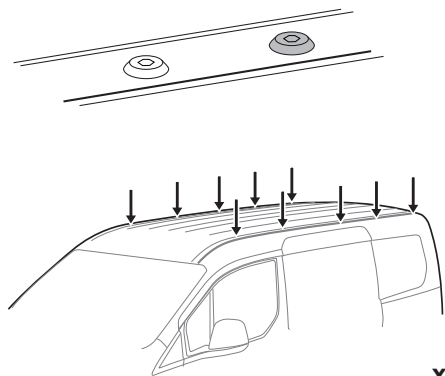

  **80 km/h**
50 Mph 

 +  **14 kg**
30,8 lbs = **Max: 150 kg**
/ 330 lbs

ISO 11154-E

This kit is only for vehicles with fixpoint mounting.

i

1

x4

2