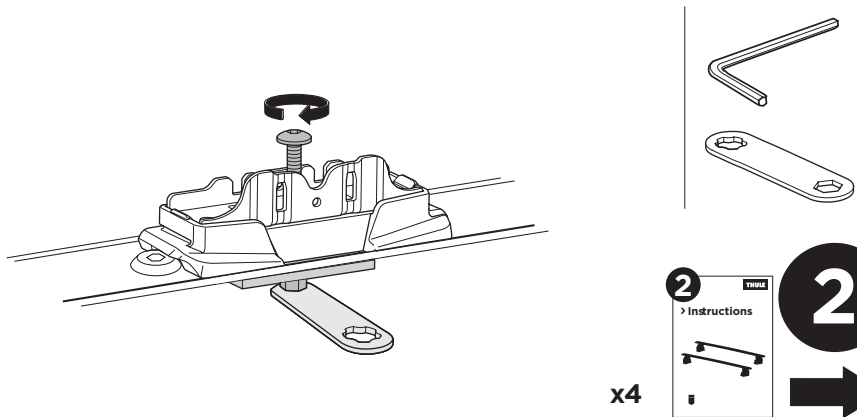

  **80 km/h**
50 Mph 

 +  **14 kg**
30,8 lbs = **Max: 150 kg**
/ 330 lbs

ISO 11154-E

This kit is only for vehicles with fixpoint mounting.

i

1

x4

2

x4

3

x4

4

x4

This kit is only for vehicles with fixpoint mounting.

i

1