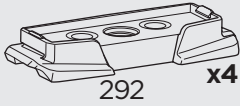

  **80 km/h**
50 Mph 

 +  **14 kg**
30,8 lbs = **Max: 150 kg**
/ 330 lbs

ISO 11154-E

This kit is only for vehicles with fixpoint mounting.

i

1

x4

2

x4

3

x4

4

x4

This kit is only for vehicles with fixpoint mounting.

i

1