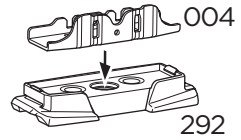

  **80 km/h**
50 Mph 

 +  **14 kg**
30,8 lbs = **Max: 150 kg**
/ 330 lbs

ISO 11154-E

This kit is only for vehicles with fixpoint mounting.

i

1

x4

2

x4

3

x4

4

x4

This kit is only for vehicles with fixpoint mounting.

i

1