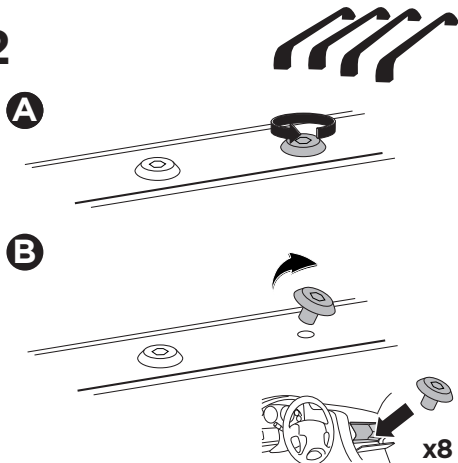

  **80 km/h**
50 Mph 

 +  **14 kg**
30,8 lbs = **Max: 150 kg**
/ 330 lbs

ISO 11154-E

This kit is only for vehicles with fixpoint mounting.

i

1

x4

2

x4

3

x4

4

x4

This kit is only for vehicles with fixpoint mounting.

i

1

x8

2

x8

3

x8

4

x8