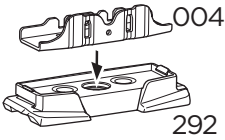

  **80 km/h**
50 Mph 

 +  **14 kg**
30,8 lbs = **Max: 150 kg**
/ 330 lbs

ISO 11154-E

This kit is only for vehicles with fixpoint mounting.

i

1

x4

2

x4

3

x4

4

x4

This kit is only for vehicles with fixpoint mounting.

i

1