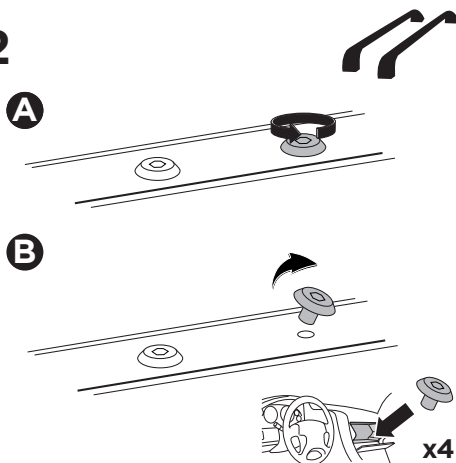

  **80 km/h**
50 Mph 

 +  **14 kg**
30,8 lbs = **Max: 150 kg**
/ 330 lbs

ISO 11154-E

This kit is only for vehicles with fixpoint mounting.

i

1

x4

2

x4

3

x4

4

x4

This kit is only for vehicles with fixpoint mounting.

i

1

x8

2

x8

3

x8

4

x8