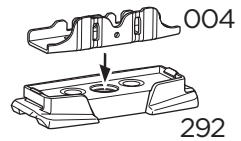

  **80 km/h**
50 Mph 

 +  **14 kg**
30,8 lbs = **Max: 150 kg**
/ 330 lbs

ISO 11154-E

This kit is only for vehicles with fixpoint mounting.

i

1

x4

2