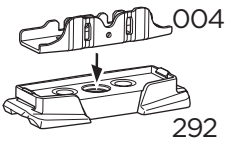

  **80 km/h**
50 Mph 

 +  **14 kg**
30,8 lbs = **Max: 150 kg**
/ 330 lbs

ISO 11154-E

This kit is only for vehicles with fixpoint mounting.

i

1

x4

2

x4

3

x4

4

x4

This kit is only for vehicles with fixpoint mounting.

i

1