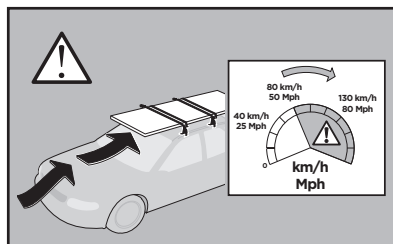

ISO 11154-E

141735

C.20191107
519-1735-03

Bring your life
thule.com