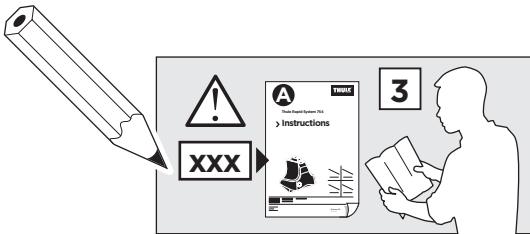

x1

1

	X (scale)	X (mm)	X (inch)
LEXUS IS-Series, 4-dr Sedan, 13-17	35	1001	39 ³/₈

	Y (scale)	Y (mm)	Y (inch)
LEXUS IS-Series, 4-dr Sedan, 13-17	30	951	37 ¹/₂

2

LEXUS IS-Series, 4-dr Sedan, 13-17

3

	W (mm)	Z (mm)	W (inch)	Z (inch)
LEXUS IS-Series, 4-dr Sedan, 13-17	130	815	5 1/8	32 1/8