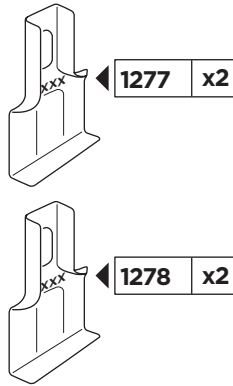

Thule Rapid System Kit 1735

> Instructions

LEXUS IS-Series, 4-dr Sedan, 13-17

ISO 11154-E

141735

C.20191107
519-1735-03

Bring your life
thule.com

x1

x1

1

	X (scale)	X (mm)	X (inch)
LEXUS IS-Series, 4-dr Sedan, 13-17	35	1001	39 ³/₈

	Y (scale)	Y (mm)	Y (inch)
LEXUS IS-Series, 4-dr Sedan, 13-17	30	951	37 ¹/₂

2

LEXUS IS-Series, 4-dr Sedan, 13-17

3

	W (mm)	Z (mm)	W (inch)	Z (inch)
LEXUS IS-Series, 4-dr Sedan, 13-17	130	815	5 1/8	32 1/8