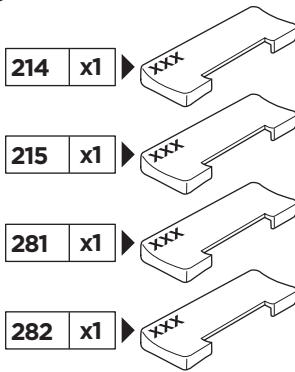

Thule Rapid System Kit 1735

> Instructions

LEXUS IS-Series, 4-dr Sedan, 13-17

ISO 11154-E

141735

C.20191107
519-1735-03

Bring your life
thule.com

x1

x1

1

	X (scale)	X (mm)	X (inch)
LEXUS IS-Series, 4-dr Sedan, 13-17	35	1001	39 ³/₈

	Y (scale)	Y (mm)	Y (inch)
LEXUS IS-Series, 4-dr Sedan, 13-17	30	951	37 ¹/₂

2

LEXUS IS-Series, 4-dr Sedan, 13-17

3

	W (mm)	Z (mm)	W (inch)	Z (inch)
LEXUS IS-Series, 4-dr Sedan, 13-17	130	815	5 1/8	32 1/8