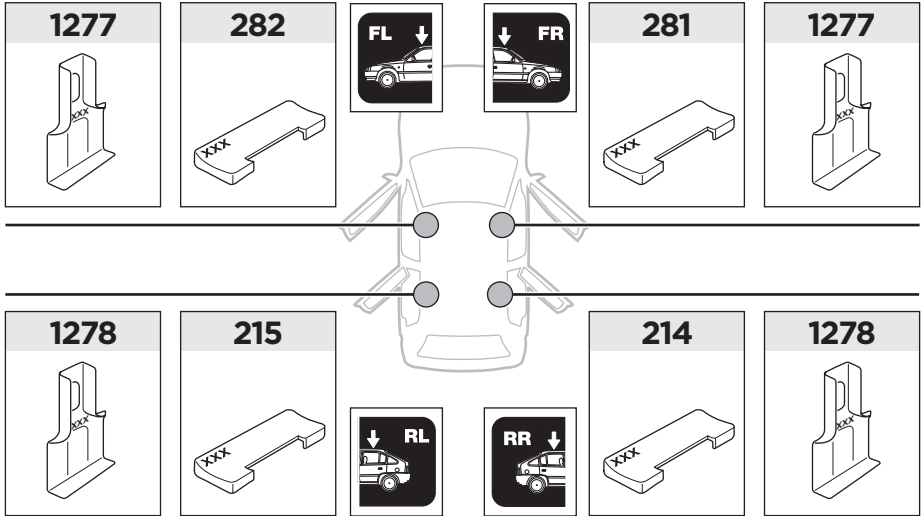

x1

1

	X (scale)	X (mm)	X (inch)
LEXUS IS-Series, 4-dr Sedan, 13-17	35	1001	39 ³/₈

	Y (scale)	Y (mm)	Y (inch)
LEXUS IS-Series, 4-dr Sedan, 13-17	30	951	37 ¹/₂

2

LEXUS IS-Series, 4-dr Sedan, 13-17

3

	W (mm)	Z (mm)	W (inch)	Z (inch)
LEXUS IS-Series, 4-dr Sedan, 13-17	130	815	5 1/8	32 1/8