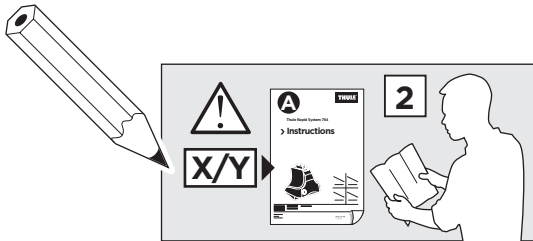

Thule Rapid System Kit 1735

> Instructions

LEXUS IS-Series, 4-dr Sedan, 13-17

ISO 11154-E

141735

C.20191107
519-1735-03

Bring your life
thule.com

x1

x1

1

	X (scale)	X (mm)	X (inch)
LEXUS IS-Series, 4-dr Sedan, 13-17	35	1001	39 ³/₈

	Y (scale)	Y (mm)	Y (inch)
LEXUS IS-Series, 4-dr Sedan, 13-17	30	951	37 ¹/₂

2

LEXUS IS-Series, 4-dr Sedan, 13-17

3

	W (mm)	Z (mm)	W (inch)	Z (inch)
LEXUS IS-Series, 4-dr Sedan, 13-17	130	815	5 1/8	32 1/8