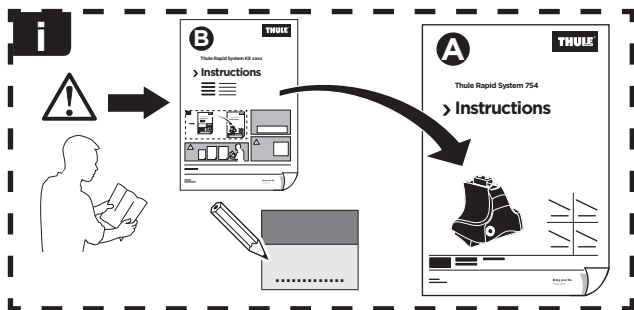

Thule Rapid System Kit 1735

> Instructions

LEXUS IS-Series, 4-dr Sedan, 13-17

ISO 11154-E

141735

C.20191107
519-1735-03

Bring your life
thule.com

x1

x1

1

	X (scale)	X (mm)	X (inch)
LEXUS IS-Series, 4-dr Sedan, 13-17	35	1001	39 ³/₈

	Y (scale)	Y (mm)	Y (inch)
LEXUS IS-Series, 4-dr Sedan, 13-17	30	951	37 ¹/₂

2

LEXUS IS-Series, 4-dr Sedan, 13-17

3

	W (mm)	Z (mm)	W (inch)	Z (inch)
LEXUS IS-Series, 4-dr Sedan, 13-17	130	815	5 1/8	32 1/8