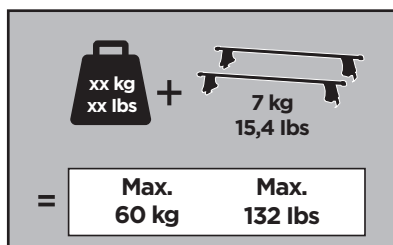

Thule Rapid System Kit 1735

> Instructions

LEXUS IS-Series, 4-dr Sedan, 13-17

ISO 11154-E

141735

C.20191107
519-1735-03

Bring your life
thule.com

x1

x1

1

	X (scale)	X (mm)	X (inch)
LEXUS IS-Series, 4-dr Sedan, 13-17	35	1001	39 ³/₈

	Y (scale)	Y (mm)	Y (inch)
LEXUS IS-Series, 4-dr Sedan, 13-17	30	951	37 ¹/₂

2

LEXUS IS-Series, 4-dr Sedan, 13-17

3

	W (mm)	Z (mm)	W (inch)	Z (inch)
LEXUS IS-Series, 4-dr Sedan, 13-17	130	815	5 1/8	32 1/8