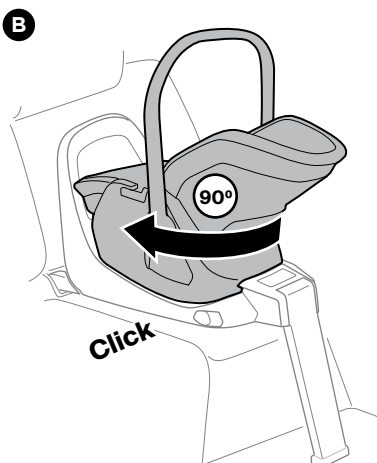

57 - 60

i

A

B

C

D

40-60 cm

Thule infant
car seat inlay