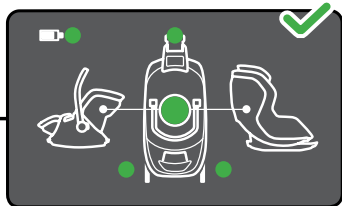

57 - 60

i

A

B

C

D

40-60 cm

Thule infant
car seat inlay