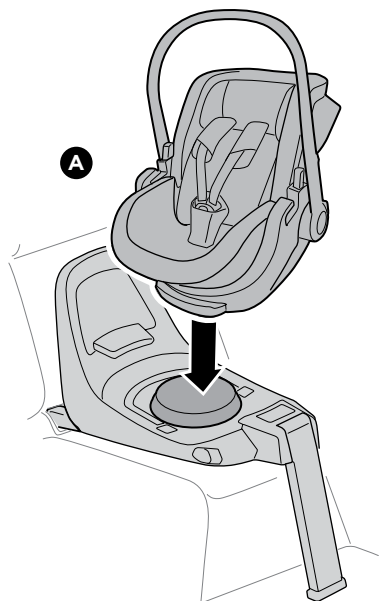

57 - 60

i

A

B

C

D

40-60 cm

Thule infant
car seat inlay