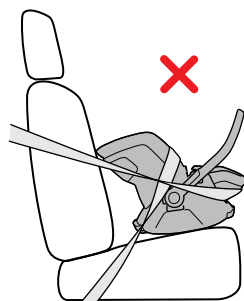

57 - 60

i

A

B

C

D

40-60 cm

Thule infant
car seat inlay