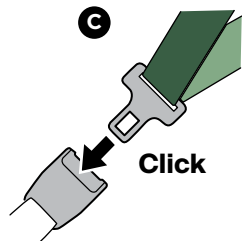

57 - 60

i

A

B

C

D

40-60 cm

Thule infant
car seat inlay