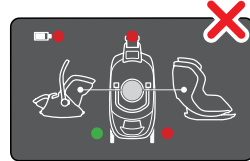

57 - 60

i

A

B

C

D

40-60 cm

Thule infant
car seat inlay