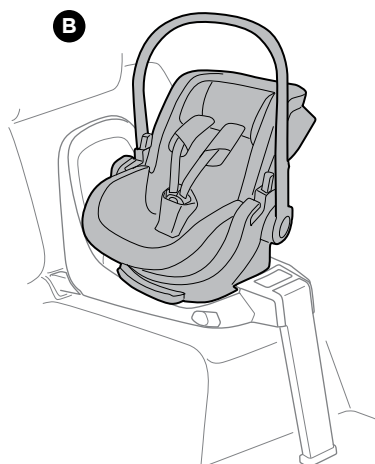

57 - 60

i

A

B

C

D

40-60 cm

Thule infant
car seat inlay