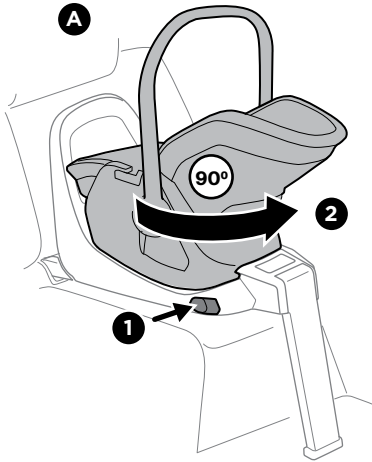

57 - 60

i

A

B

C

D

40-60 cm

Thule infant
car seat inlay