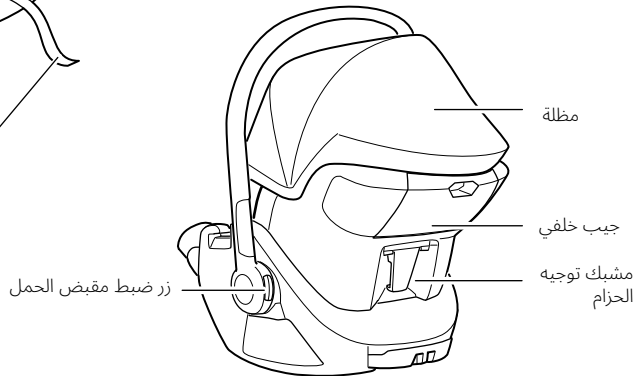

تهانينا

وشكرا لاختيارك **Thule Maple**! يمكنك أن تطمئن إلى أننا وضعنا كل جهودنا ومعرفتنا وشغفنا في تصميم مقعد السيارة الأكثر أمانا وموثوقية وسهولة في الاستخدام ، الذي يمكن أن نفكر فيه.

مهمّ - اقرأ التّعليمات بعناية قبل الاستخدام واحفظها للرجوع إليها في المُستقبل. قد تحدث وفاة أو إصابة خطيرة لطفلك، إذا لم تتبع هذه التعليمات. اقرأ دليل سلامة Thule Maple قبل الاستخدام واحتفظ به للرجوع إليه في المستقبل.

رموز

تحذير يشير إلى موقف خطير قد يؤدي، عند عدم تجنبه، إلى الموت أو حدوث إصابة خطيرة.

يشير الإشعار إلى الإرشادات التي يجب اتباعها لتجنب تلف المنتج أو المعدات الأخرى.

تحذير يشير إلى موقف خطير قد يؤدي، عند عدم تجنبه، إلى الموت أو حدوث إصابة خطيرة.

ملاحظة تشير إلى معلومات إضافية مفيدة من أجل استخدام مثالي للمنتج خالٍ من المشاكل.

انقر فوق هذا الزر للانتقال إلى القائمة الرئيسية