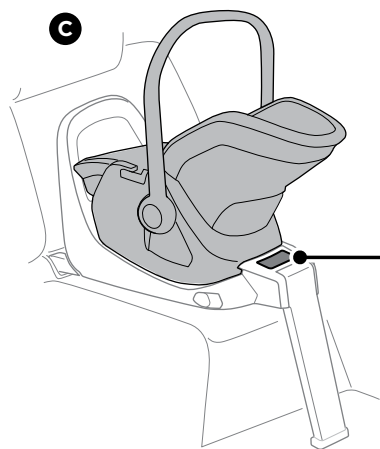

57 - 60

i

A

B

C

D

40-60 cm

Thule infant
car seat inlay