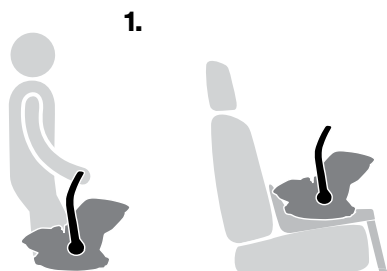

57 - 60

i

A

B

C

D

40-60 cm

Thule infant
car seat inlay