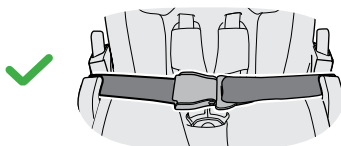

Thule Seat Belt shortener
14000023