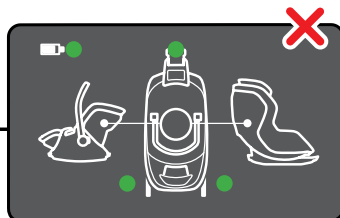

57 - 60

i

A

B

C

D

40-60 cm

Thule infant
car seat inlay