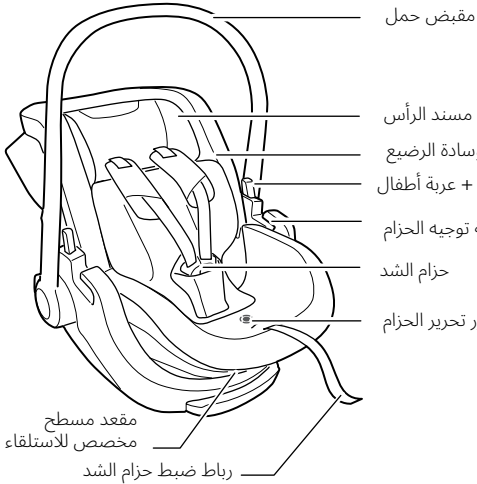

تهانينا

وشكرا لاختيارك **Thule Maple**! يمكنك أن تطمئن إلى أننا وضعنا كل جهودنا ومعرفتنا وشغفنا في تصميم مقعد السيارة الأكثر أمانا وموثوقية وسهولة في الاستخدام ، الذي يمكن أن نفكر فيه.

مهمّ - اقرأ التّعليمات بعناية قبل الاستخدام واحفظها للرجوع إليها في المُستقبل. قد تحدث وفاة أو إصابة خطيرة لطفلك، إذا لم تتبع هذه التعليمات. اقرأ دليل سلامة Thule Maple قبل الاستخدام واحتفظ به للرجوع إليه في المستقبل.

رموز

تحذير يشير إلى موقف خطير قد يؤدي، عند عدم تجنبه، إلى الموت أو حدوث إصابة خطيرة.

يشير الإشعار إلى الإرشادات التي يجب اتباعها لتجنب تلف المنتج أو المعدات الأخرى.

تحذير يشير إلى موقف خطير قد يؤدي، عند عدم تجنبه، إلى الموت أو حدوث إصابة خطيرة.

ملاحظة تشير إلى معلومات إضافية مفيدة من أجل استخدام مثالي للمنتج خالٍ من المشاكل.

انقر فوق هذا الزر للانتقال إلى القائمة الرئيسية