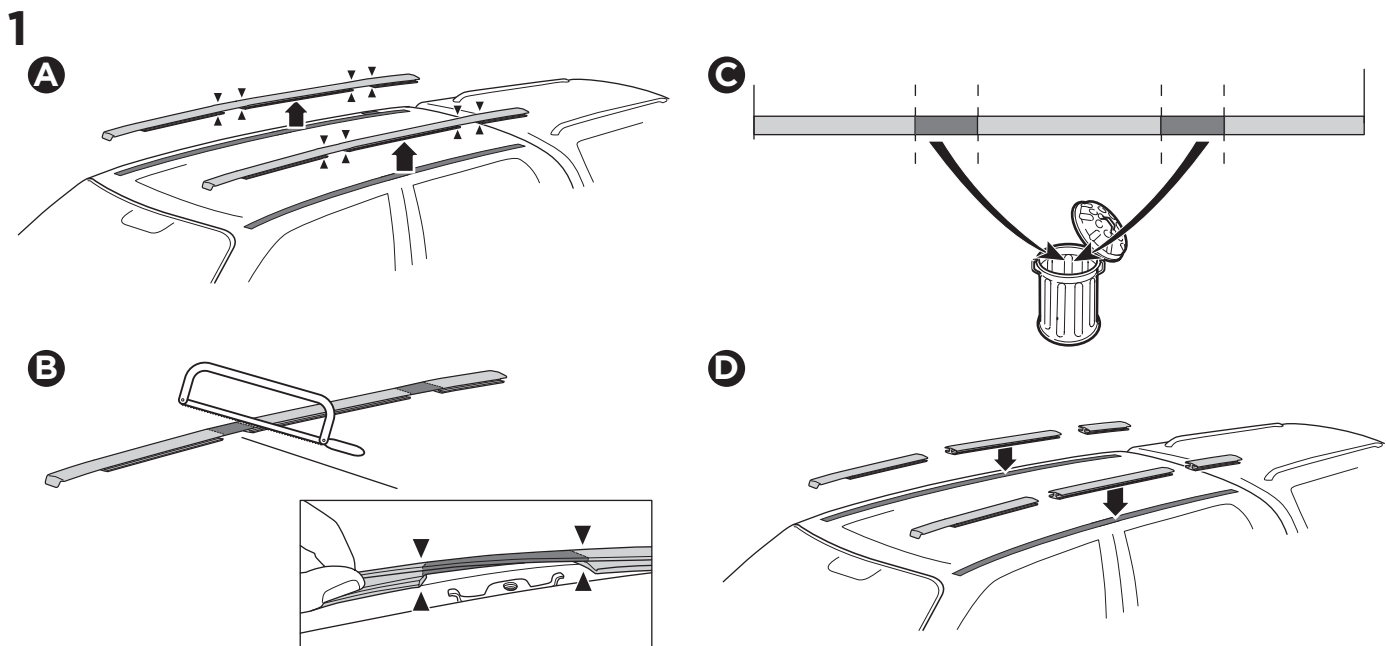

1

Kit 187035

- FIAT Fullback Extended Cab, 2-dr Pickup, 16-19
- FIAT Fullback Double Cab, 4-dr Pickup, 16-19
- MITSUBISHI L200 Club Cab, 2-dr Pickup, 16-23
- MITSUBISHI L200 Double Cab, 4-dr Pickup, 15-23
- MITSUBISHI Triton Club Cab, 2-dr Pickup, 16-23
- MITSUBISHI Triton Double Cab, 4-dr Pickup, 15-23

ISO 11154-E

This kit is only for vehicles with fixpoint mounting.

1
KIT

198 x1

002 x4

54672 x4

199 x1

54673 x1

54674 x4

200 x2

52719 x4

52718 x4

54672 x4

54674 x4

52719 x4

52718 x4

x4

Max: 75 kg / 165 lbs

Max 130 km/h / 80 Mph

80 km/h / 50 Mph

2
FOOT PACK

Instructions

x4

x4

4 Nm

x1