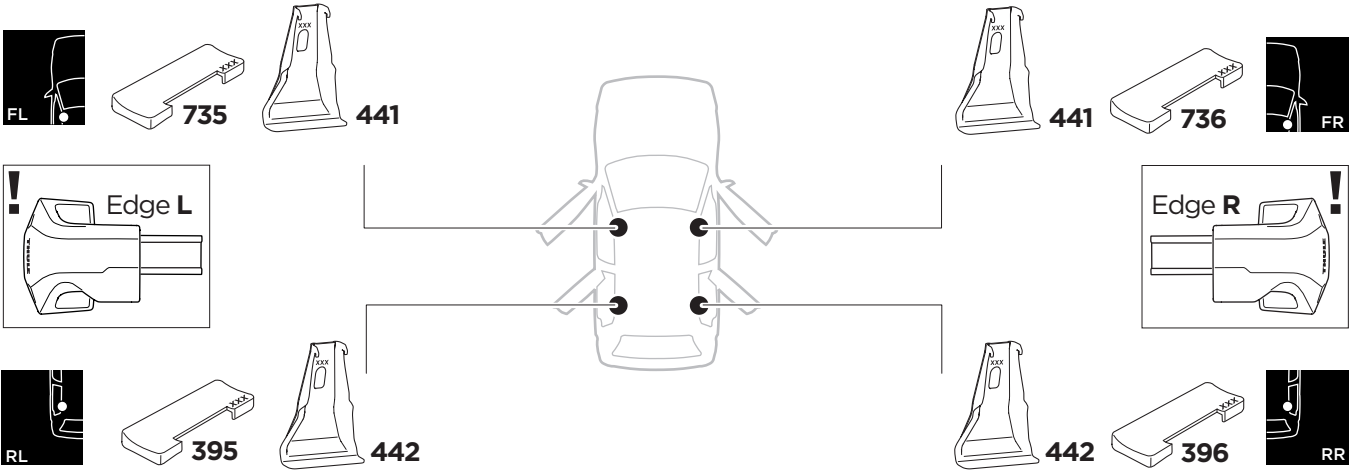

1

Kit 145246

AUDI Q3 Sportback, 5-dr SUV, 20-

ISO 11154-E

THULE WingBar Evo	THULE WingBar Edge	THULE WingBar	THULE SquareBar Evo	Evo X (scale)	Edge X (scale)
AUDI Q3 Sportback, 5-dr SUV, 20-				45,5	F
THULE ProBar Evo	THULE SlideBar Evo				X (mm/inch)
AUDI Q3 Sportback, 5-dr SUV, 20-				1106 mm / 43 1/2"	

THULE WingBar Evo	THULE WingBar Edge	THULE WingBar	THULE SquareBar Evo	Evo Y (scale)	Edge Y (scale)
AUDI Q3 Sportback, 5-dr SUV, 20-				38,5	B
THULE ProBar Evo	THULE SlideBar Evo				Y (mm/inch)
AUDI Q3 Sportback, 5-dr SUV, 20-				1036 mm / 40 3/4"	

	W (mm/inch)	Z (mm/inch)
AUDI Q3 Sportback, 5-dr SUV, 20-	695 mm / 27 3/8"	200 mm / 7 7/8"