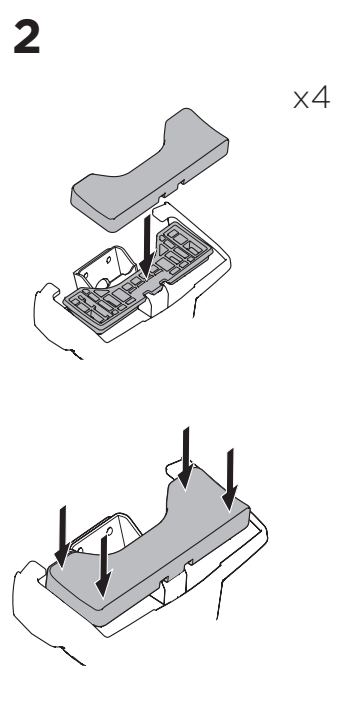

1

Kit 145246

AUDI Q3 Sportback, 5-dr SUV, 20-

ISO 11154-E

THULE WingBar Evo	THULE WingBar Edge	THULE WingBar	THULE SquareBar Evo	Evo X (scale)	Edge X (scale)
AUDI Q3 Sportback, 5-dr SUV, 20-				45,5	F
THULE ProBar Evo	THULE SlideBar Evo				X (mm/inch)
AUDI Q3 Sportback, 5-dr SUV, 20-				1106 mm / 43 1/2"	

THULE WingBar Evo	THULE WingBar Edge	THULE WingBar	THULE SquareBar Evo	Evo Y (scale)	Edge Y (scale)
AUDI Q3 Sportback, 5-dr SUV, 20-				38,5	B
THULE ProBar Evo	THULE SlideBar Evo				Y (mm/inch)
AUDI Q3 Sportback, 5-dr SUV, 20-				1036 mm / 40 3/4"	

	W (mm/inch)	Z (mm/inch)
AUDI Q3 Sportback, 5-dr SUV, 20-	695 mm / 27 3/8"	200 mm / 7 7/8"