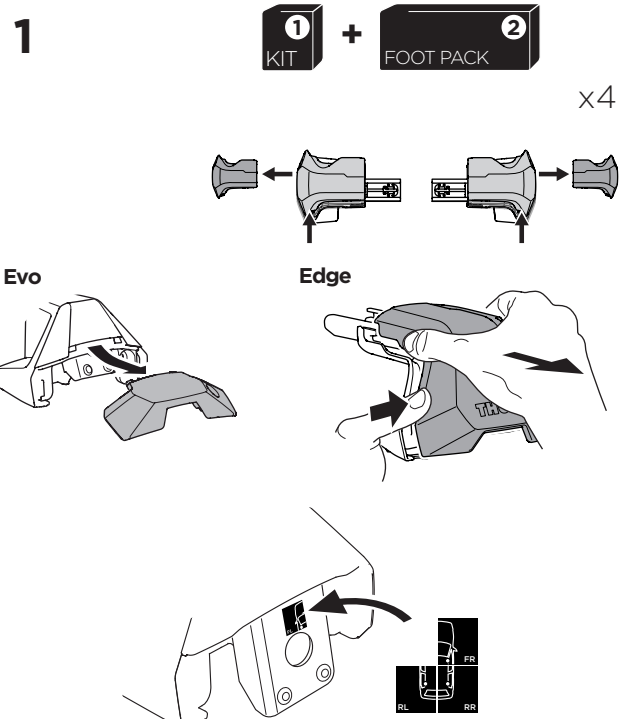

1

Kit 145246

AUDI Q3 Sportback, 5-dr SUV, 20-

ISO 11154-E

THULE WingBar Evo	THULE WingBar Edge	THULE WingBar	THULE SquareBar Evo	Evo X (scale)	Edge X (scale)
AUDI Q3 Sportback, 5-dr SUV, 20-				45,5	F
THULE ProBar Evo	THULE SlideBar Evo				X (mm/inch)
AUDI Q3 Sportback, 5-dr SUV, 20-				1106 mm / 43 1/2"	

THULE WingBar Evo	THULE WingBar Edge	THULE WingBar	THULE SquareBar Evo	Evo Y (scale)	Edge Y (scale)
AUDI Q3 Sportback, 5-dr SUV, 20-				38,5	B
THULE ProBar Evo	THULE SlideBar Evo				Y (mm/inch)
AUDI Q3 Sportback, 5-dr SUV, 20-				1036 mm / 40 3/4"	

	W (mm/inch)	Z (mm/inch)
AUDI Q3 Sportback, 5-dr SUV, 20-	695 mm / 27 3/8"	200 mm / 7 7/8"