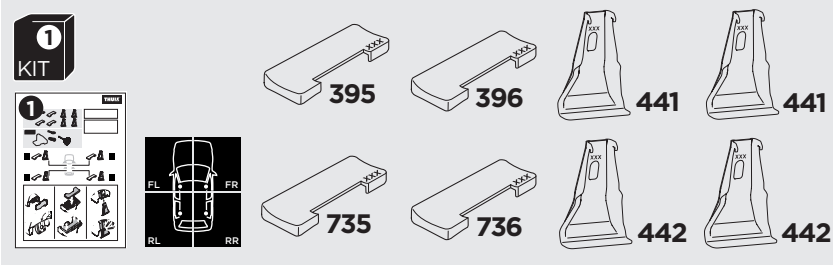

1

Kit 145246

AUDI Q3 Sportback, 5-dr SUV, 20-

ISO 11154-E

THULE WingBar Evo	THULE WingBar Edge	THULE WingBar	THULE SquareBar Evo	Evo X (scale)	Edge X (scale)
AUDI Q3 Sportback, 5-dr SUV, 20-				45,5	F
THULE ProBar Evo	THULE SlideBar Evo				X (mm/inch)
AUDI Q3 Sportback, 5-dr SUV, 20-				1106 mm / 43 1/2"	

THULE WingBar Evo	THULE WingBar Edge	THULE WingBar	THULE SquareBar Evo	Evo Y (scale)	Edge Y (scale)
AUDI Q3 Sportback, 5-dr SUV, 20-				38,5	B
THULE ProBar Evo	THULE SlideBar Evo				Y (mm/inch)
AUDI Q3 Sportback, 5-dr SUV, 20-				1036 mm / 40 3/4"	

	W (mm/inch)	Z (mm/inch)
AUDI Q3 Sportback, 5-dr SUV, 20-	695 mm / 27 3/8"	200 mm / 7 7/8"