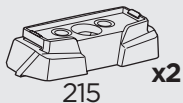

+

7 kg  
15,4 lbs

=

Max: 100 kg  
/ 220 lbs

+

10,5 kg  
21,1 lbs

=

Max: 150 kg  
/ 330 lbs

Max 130 km/h  
80 Mph

80 km/h  
50 Mph

ISO 11154-E

This kit is only for vehicles with T-Profile.

**1**  
KIT

**Safety**

**i**

This kit is only for vehicles with T-Profile.