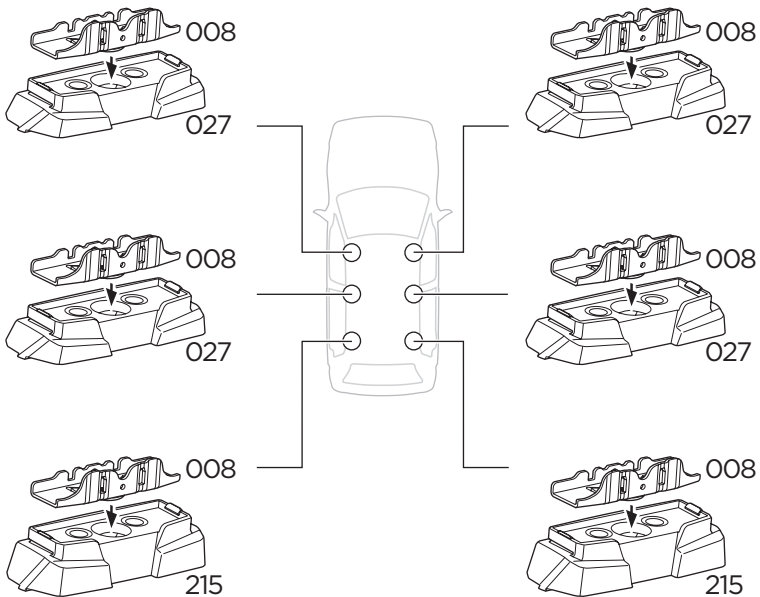

This kit is only for vehicles with T-Profile.

i