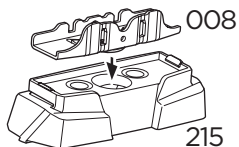

Max 130 km/h  
80 Mph

80 km/h  
50 Mph

ISO 11154-E

This kit is only for vehicles with T-Profile.

**1**  
KIT

**Safety**

**i**

This kit is only for vehicles with T-Profile.