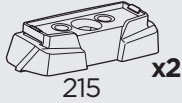

+

7 kg  
15,4 lbs

=

Max: 100 kg  
/ 220 lbs

+

10,5 kg  
21,1 lbs

=

Max: 150 kg  
/ 330 lbs

Max 130 km/h  
80 Mph

80 km/h  
50 Mph

ISO 11154-E

This kit is only for vehicles with T-Profile.

**1**  
KIT

**Safety**

**i**

This kit is only for vehicles with T-Profile.