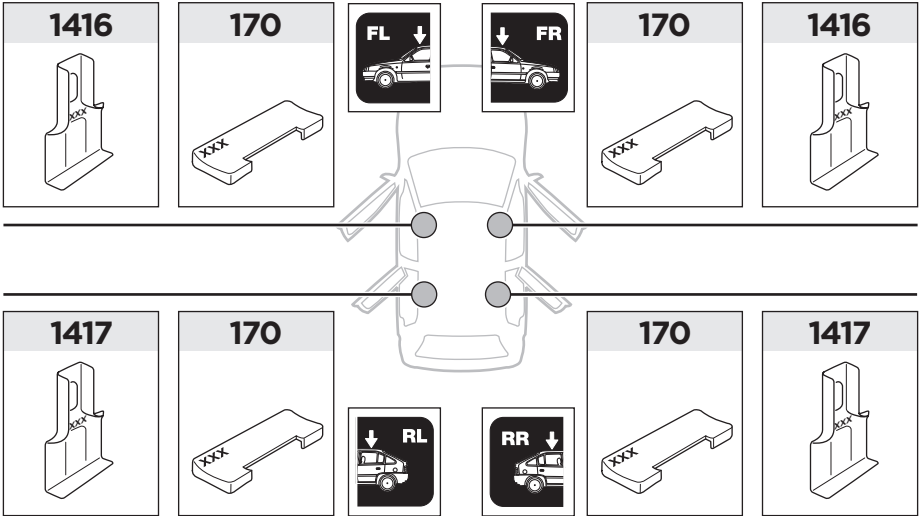

Thule Rapid System Kit 1842

> Instructions

CITROËN C3, 5-dr Hatchback, 17-

ISO 11154-E

141842
20170321
519-1842-01

Bring your life
thule.com

1

	X (scale)	X (mm)	X (inch)
CITROËN C3, 5-dr Hatchback, 17-	36	1011	39 ³/₄

	Y (scale)	Y (mm)	Y (inch)
CITROËN C3, 5-dr Hatchback, 17-	31,5	966	38

2

CITROËN C3, 5-dr Hatchback, 17-

3

	W (mm)	Z (mm)	W (inch)	Z (inch)
CITROËN C3 , 5-dr Hatchback, 17-	260	725	10 1/4	28 1/2