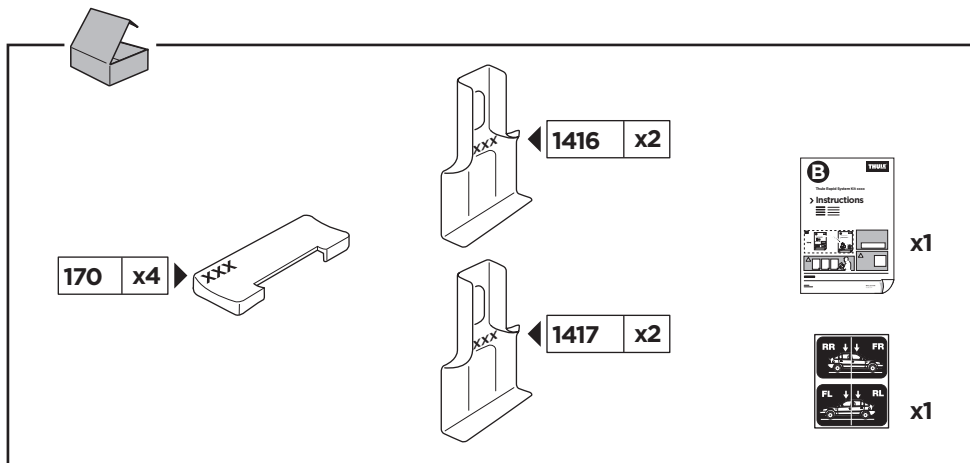

Thule Rapid System Kit 1842

> Instructions

CITROËN C3, 5-dr Hatchback, 17-

ISO 11154-E

141842
20170321
519-1842-01

Bring your life
thule.com

1

	X (scale)	X (mm)	X (inch)
CITROËN C3, 5-dr Hatchback, 17-	36	1011	39 ³/₄

	Y (scale)	Y (mm)	Y (inch)
CITROËN C3, 5-dr Hatchback, 17-	31,5	966	38

2

CITROËN C3, 5-dr Hatchback, 17-

3

	W (mm)	Z (mm)	W (inch)	Z (inch)
CITROËN C3 , 5-dr Hatchback, 17-	260	725	10 1/4	28 1/2