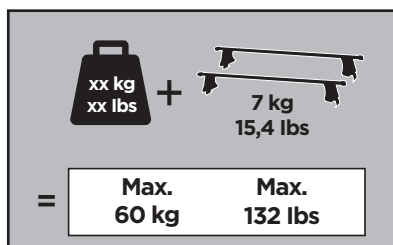

Thule Rapid System Kit 1842

> Instructions

CITROËN C3, 5-dr Hatchback, 17-

ISO 11154-E

141842
20170321
519-1842-01

Bring your life
thule.com

1

	X (scale)	X (mm)	X (inch)
CITROËN C3, 5-dr Hatchback, 17-	36	1011	39 ³/₄

	Y (scale)	Y (mm)	Y (inch)
CITROËN C3, 5-dr Hatchback, 17-	31,5	966	38

2

CITROËN C3, 5-dr Hatchback, 17-

3

	W (mm)	Z (mm)	W (inch)	Z (inch)
CITROËN C3 , 5-dr Hatchback, 17-	260	725	10 1/4	28 1/2