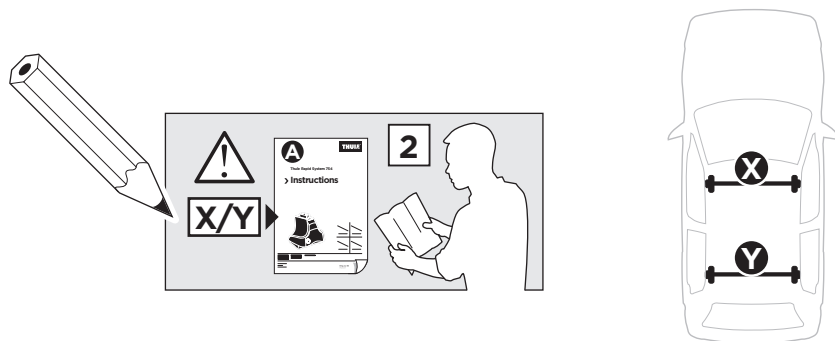

Thule Rapid System Kit 1842

> Instructions

CITROËN C3, 5-dr Hatchback, 17-

ISO 11154-E

141842
20170321
519-1842-01

Bring your life
thule.com

1

	X (scale)	X (mm)	X (inch)
CITROËN C3, 5-dr Hatchback, 17-	36	1011	39 ³/₄

	Y (scale)	Y (mm)	Y (inch)
CITROËN C3, 5-dr Hatchback, 17-	31,5	966	38

2

CITROËN C3, 5-dr Hatchback, 17-

3

	W (mm)	Z (mm)	W (inch)	Z (inch)
CITROËN C3 , 5-dr Hatchback, 17-	260	725	10 1/4	28 1/2