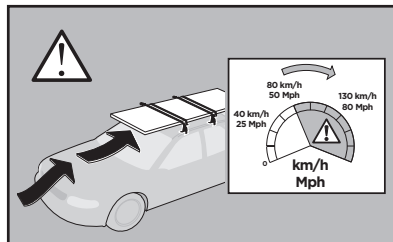

Thule Rapid System Kit 1842

> Instructions

CITROËN C3, 5-dr Hatchback, 17-

ISO 11154-E

141842
20170321
519-1842-01

Bring your life
thule.com

1

	X (scale)	X (mm)	X (inch)
CITROËN C3, 5-dr Hatchback, 17-	36	1011	39 ³/₄

	Y (scale)	Y (mm)	Y (inch)
CITROËN C3, 5-dr Hatchback, 17-	31,5	966	38

2

CITROËN C3, 5-dr Hatchback, 17-

3

	W (mm)	Z (mm)	W (inch)	Z (inch)
CITROËN C3 , 5-dr Hatchback, 17-	260	725	10 1/4	28 1/2