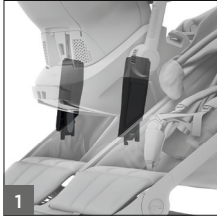

## Thule Urban Glide 3 car seat adapter double – Maxi-Cosi®

Click-in style car seat adapter compatible with car seat models from BeSafe, Britax, Cybex, Joie, Maxi-Cosi, Nuna and Thule.

Let's you quickly attach a car seat to the stroller when going from car to stroller, or from stroll back into house or car.

Note: Double stroller canopy (right side) must always be removed when used with the double car seat adapters.

\* Available in select markets only

**MODEL NUMBER**  
20110763

**UPC / EAN CODE**  
091021747371