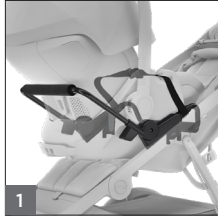

MODEL NUMBER
20110762

UPC / EAN CODE
091021307612

AVAILABLE
February 2024

CATEGORY
Baby & Kids

COUNTRY OF ORIGIN
China

WARRANTY
See thule.com

**COMPATIBILITY CHART FOR USE ON
THULE URBAN GLIDE 3 SINGLE STROLLER**

CAR SEAT ADAPTER	BRAND	MODEL
20110762 Universal Car Seat Adapter	Chicco	Fit 2 *
		Fit 2 Air *
		Fit 2 LE *
		Keyfit *
		Keyfit 30 *
		Keyfit 30 Zip *
		Keyfit 30 Zip Air *
	Joie	Keyfit 35 *
		Gemm/i-gemm
	Nuna®	Arra Next
		Pipa
		Pipa Lite
		Pipa Lite R
		Pipa Lite RX
	UPPAbaby	Pipa Next
		MESA Max
		MESA V2

* Stroller canopy must be removed when using this car seat.