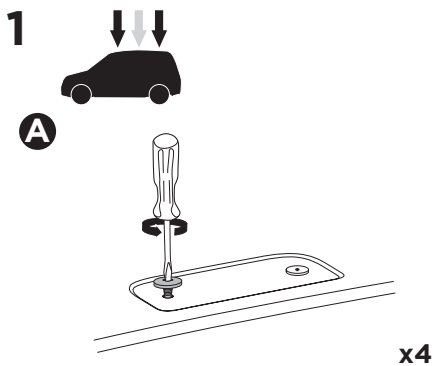

  Max 130 km/h
80 Mph

  80 km/h
50 Mph 

ISO 11154-E

This kit is only for vehicles with fixpoint mounting.

i

This kit is only for vehicles with fixpoint mounting.

x2

i