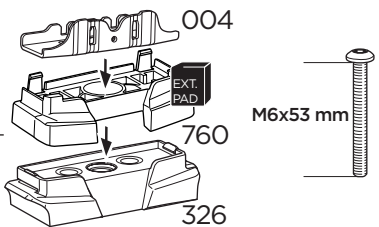

  Max 130 km/h
80 Mph

  80 km/h
50 Mph 

ISO 11154-E

This kit is only for vehicles with fixpoint mounting.

i

This kit is only for vehicles with fixpoint mounting.

x2

i