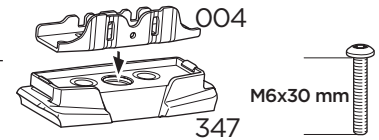

  Max 130 km/h
80 Mph

  80 km/h
50 Mph 

ISO 11154-E

This kit is only for vehicles with fixpoint mounting.

i

This kit is only for vehicles with fixpoint mounting.

x2

i