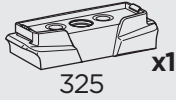

1

Kit 187120

CHEVROLET Combo, 4-dr Van, 12-18

FIAT Doblo, 4-dr Van, 10-22

OPEL Combo, 4-dr Van, 12-18

VAUXHALL Combo, 4-dr Van, 12-18

 +  7 kg
15,4 lbs = Max: 100 kg
/ 220 lbs

 +  10,5 kg
21,1 lbs = Max: 150 kg
/ 330 lbs

  Max 130 km/h
80 Mph

  80 km/h
50 Mph 

ISO 11154-E

This kit is only for vehicles with fixpoint mounting.

i

This kit is only for vehicles with fixpoint mounting.

x2

i