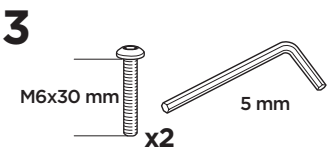

  Max 130 km/h
80 Mph

  80 km/h
50 Mph 

ISO 11154-E

This kit is only for vehicles with fixpoint mounting.

i

This kit is only for vehicles with fixpoint mounting.

x2

i