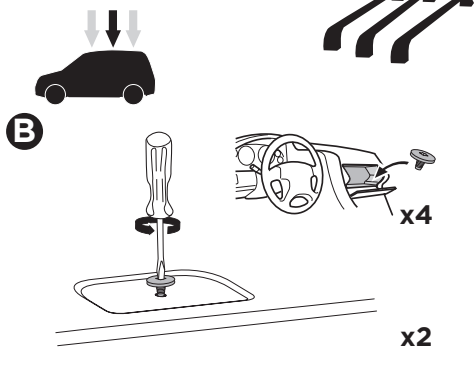

  Max 130 km/h
80 Mph

  80 km/h
50 Mph 

ISO 11154-E

This kit is only for vehicles with fixpoint mounting.

i

This kit is only for vehicles with fixpoint mounting.

x2

i