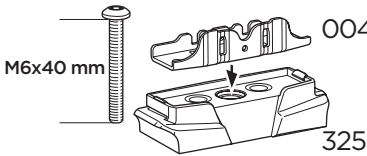

  Max 130 km/h
80 Mph

  80 km/h
50 Mph 

ISO 11154-E

This kit is only for vehicles with fixpoint mounting.

i

This kit is only for vehicles with fixpoint mounting.

x2

i