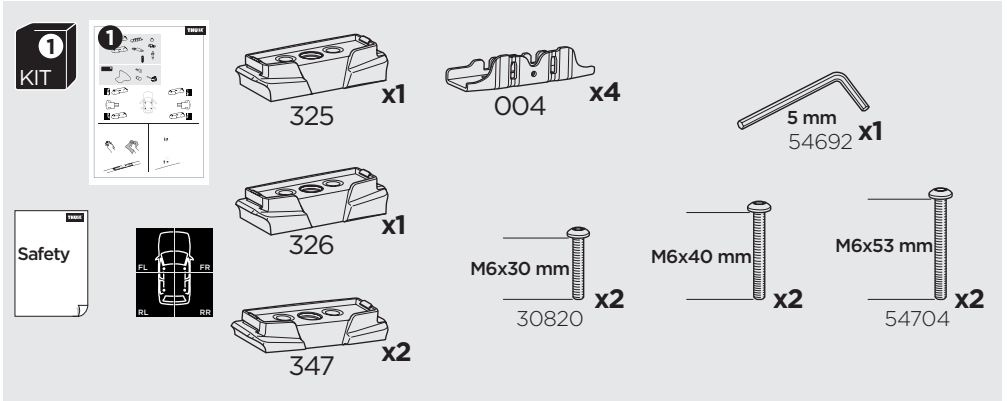

1

Kit 187120

CHEVROLET Combo, 4-dr Van, 12-18

FIAT Doblo, 4-dr Van, 10-22

OPEL Combo, 4-dr Van, 12-18

VAUXHALL Combo, 4-dr Van, 12-18

 +  7 kg
15,4 lbs = Max: 100 kg
/ 220 lbs

 +  10,5 kg
21,1 lbs = Max: 150 kg
/ 330 lbs

  Max 130 km/h
80 Mph

  80 km/h
50 Mph 

ISO 11154-E

This kit is only for vehicles with fixpoint mounting.

i

This kit is only for vehicles with fixpoint mounting.

x2

i