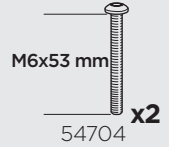

1

Kit 187120

CHEVROLET Combo, 4-dr Van, 12-18

FIAT Doblo, 4-dr Van, 10-22

OPEL Combo, 4-dr Van, 12-18

VAUXHALL Combo, 4-dr Van, 12-18

 +  7 kg
15,4 lbs = Max: 100 kg
/ 220 lbs

 +  10,5 kg
21,1 lbs = Max: 150 kg
/ 330 lbs

  Max 130 km/h
80 Mph

  80 km/h
50 Mph 

ISO 11154-E

This kit is only for vehicles with fixpoint mounting.

i

This kit is only for vehicles with fixpoint mounting.

x2

i