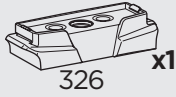

1

Kit 187120

CHEVROLET Combo, 4-dr Van, 12-18

FIAT Doblo, 4-dr Van, 10-22

OPEL Combo, 4-dr Van, 12-18

VAUXHALL Combo, 4-dr Van, 12-18

 +  7 kg
15,4 lbs = Max: 100 kg
/ 220 lbs

 +  10,5 kg
21,1 lbs = Max: 150 kg
/ 330 lbs

  Max 130 km/h
80 Mph

  80 km/h
50 Mph 

ISO 11154-E

This kit is only for vehicles with fixpoint mounting.

i

This kit is only for vehicles with fixpoint mounting.

x2

i