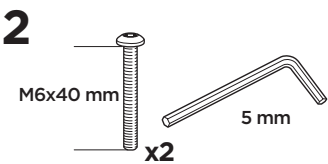

  Max 130 km/h
80 Mph

  80 km/h
50 Mph 

ISO 11154-E

This kit is only for vehicles with fixpoint mounting.

i

This kit is only for vehicles with fixpoint mounting.

x2

i