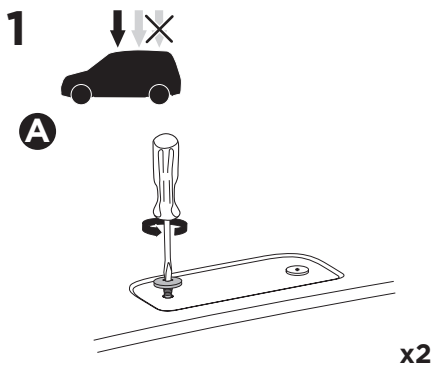

  Max 130 km/h
80 Mph

  80 km/h
50 Mph 

ISO 11154-E

This kit is only for vehicles with fixpoint mounting.

i

This kit is only for vehicles with fixpoint mounting.

x2

i