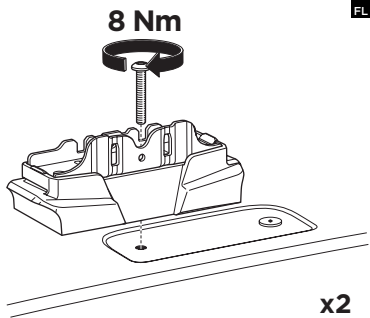

  Max 130 km/h
80 Mph

  80 km/h
50 Mph 

ISO 11154-E

This kit is only for vehicles with fixpoint mounting.

i

This kit is only for vehicles with fixpoint mounting.

x2

i