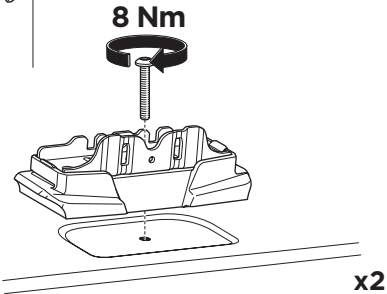

  Max 130 km/h
80 Mph

  80 km/h
50 Mph 

ISO 11154-E

This kit is only for vehicles with fixpoint mounting.

i

This kit is only for vehicles with fixpoint mounting.

x2

i