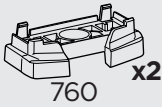

1

Kit 187120

CHEVROLET Combo, 4-dr Van, 12-18

FIAT Doblo, 4-dr Van, 10-22

OPEL Combo, 4-dr Van, 12-18

VAUXHALL Combo, 4-dr Van, 12-18

 +  7 kg
15,4 lbs = Max: 100 kg
/ 220 lbs

 +  10,5 kg
21,1 lbs = Max: 150 kg
/ 330 lbs

  Max 130 km/h
80 Mph

  80 km/h
50 Mph 

ISO 11154-E

This kit is only for vehicles with fixpoint mounting.

i

This kit is only for vehicles with fixpoint mounting.

x2

i