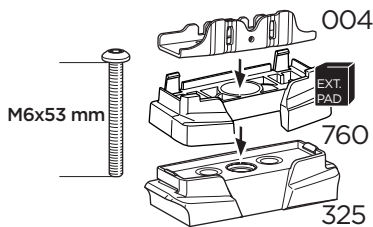

  Max 130 km/h
80 Mph

  80 km/h
50 Mph 

ISO 11154-E

This kit is only for vehicles with fixpoint mounting.

i

This kit is only for vehicles with fixpoint mounting.

x2

i