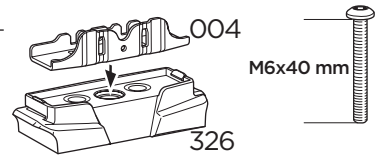

  Max 130 km/h
80 Mph

  80 km/h
50 Mph 

ISO 11154-E

This kit is only for vehicles with fixpoint mounting.

i

This kit is only for vehicles with fixpoint mounting.

x2

i