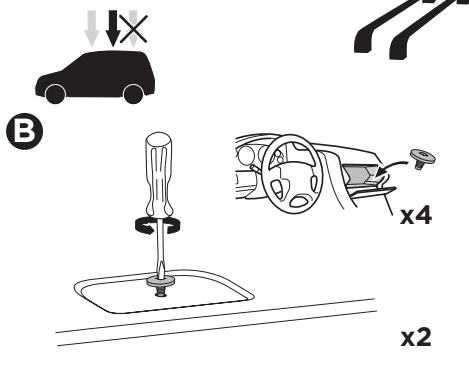

  Max 130 km/h
80 Mph

  80 km/h
50 Mph 

ISO 11154-E

This kit is only for vehicles with fixpoint mounting.

i

This kit is only for vehicles with fixpoint mounting.

x2

i