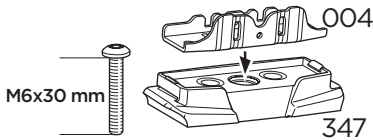

  Max 130 km/h
80 Mph

  80 km/h
50 Mph 

ISO 11154-E

This kit is only for vehicles with fixpoint mounting.

i

This kit is only for vehicles with fixpoint mounting.

x2

i