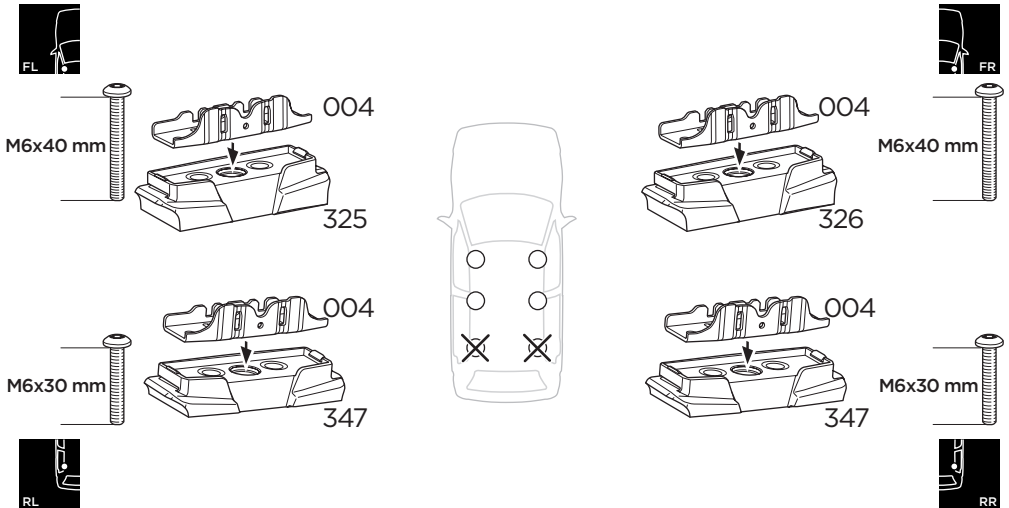

  Max 130 km/h
80 Mph

  80 km/h
50 Mph 

ISO 11154-E

This kit is only for vehicles with fixpoint mounting.

i

This kit is only for vehicles with fixpoint mounting.

x2

i