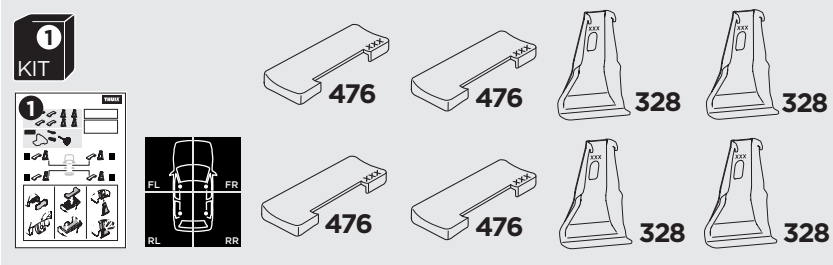

1

Kit 145153

LAND ROVER Range Rover Sport (L494), 5-dr SUV, 14-22

ISO 11154-E

THULE WingBar Evo	THULE WingBar Edge	THULE WingBar	THULE SquareBar Evo	Evo X (scale)	Edge X (scale)
LAND ROVER Range Rover Sport (L494), 5-dr SUV, 14-22				60,5	-
THULE ProBar Evo	THULE SlideBar Evo				X (mm/inch)
LAND ROVER Range Rover Sport (L494), 5-dr SUV, 14-22				1256 mm / 49 1/2"	

THULE WingBar Evo	THULE WingBar Edge	THULE WingBar	THULE SquareBar Evo	Evo Y (scale)	Edge Y (scale)
LAND ROVER Range Rover Sport (L494), 5-dr SUV, 14-22				60	-
THULE ProBar Evo	THULE SlideBar Evo				Y (mm/inch)
LAND ROVER Range Rover Sport (L494), 5-dr SUV, 14-22				1251 mm / 49 1/4"	

	W (mm/inch)	Z (mm/inch)
LAND ROVER Range Rover Sport (L494), 5-dr SUV, 14-22	750 mm / 29 1/2"	320 mm / 12 5/8"