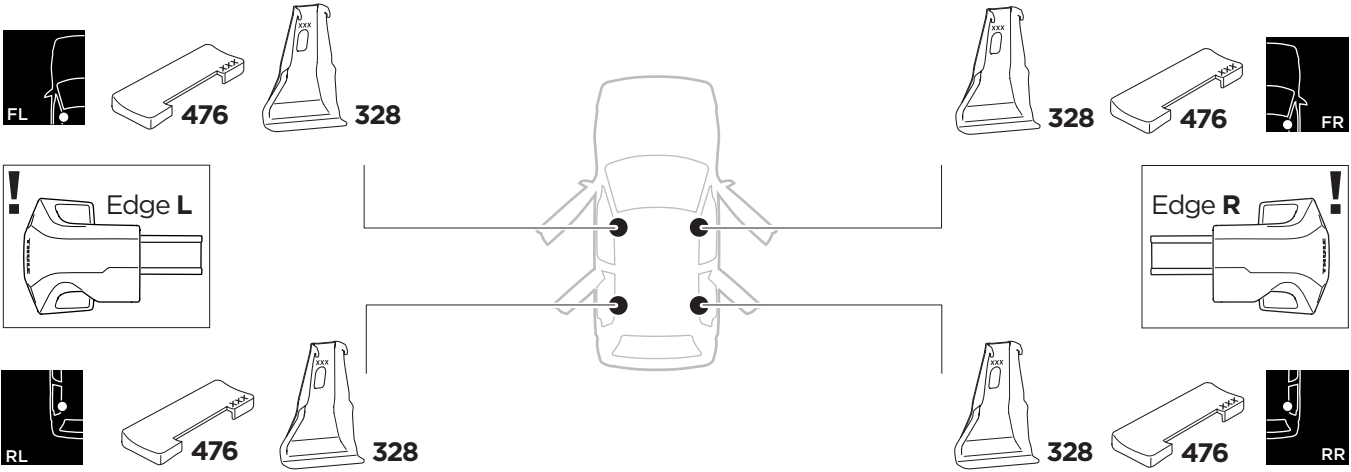

1

Kit 145153

LAND ROVER Range Rover Sport (L494), 5-dr SUV, 14-22

ISO 11154-E

THULE WingBar Evo	THULE WingBar Edge	THULE WingBar	THULE SquareBar Evo	Evo X (scale)	Edge X (scale)
LAND ROVER Range Rover Sport (L494), 5-dr SUV, 14-22				60,5	-
THULE ProBar Evo	THULE SlideBar Evo				X (mm/inch)
LAND ROVER Range Rover Sport (L494), 5-dr SUV, 14-22				1256 mm / 49 1/2"	

THULE WingBar Evo	THULE WingBar Edge	THULE WingBar	THULE SquareBar Evo	Evo Y (scale)	Edge Y (scale)
LAND ROVER Range Rover Sport (L494), 5-dr SUV, 14-22				60	-
THULE ProBar Evo	THULE SlideBar Evo				Y (mm/inch)
LAND ROVER Range Rover Sport (L494), 5-dr SUV, 14-22				1251 mm / 49 1/4"	

	W (mm/inch)	Z (mm/inch)
LAND ROVER Range Rover Sport (L494), 5-dr SUV, 14-22	750 mm / 29 1/2"	320 mm / 12 5/8"