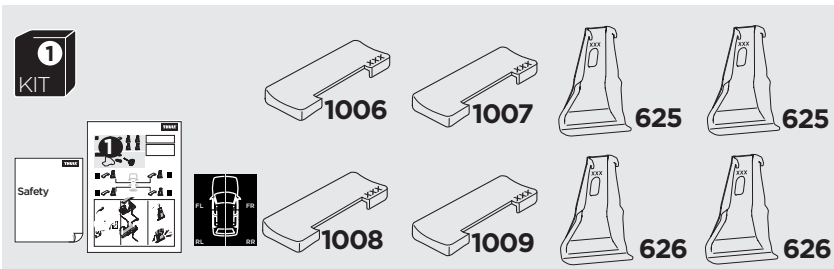

1

Kit 145367

TOYOTA Prius (XW60), 5-dr Hatchback, 23-

ISO 11154-E

Bring your life
thule.com

THULE WingBar Evo	THULE WingBar Edge	THULE WingBar	THULE SquareBar Evo	Evo X (scale)	Edge X (scale)
TOYOTA Prius (XW60), 5-dr Hatchback, 23-				44	J
THULE ProBar Evo	THULE SlideBar Evo				X (mm/inch)
TOYOTA Prius (XW60), 5-dr Hatchback, 23-				1091 mm / 42 7/8"	

THULE WingBar Evo	THULE WingBar Edge	THULE WingBar	THULE SquareBar Evo	Evo Y (scale)	Edge Y (scale)
TOYOTA Prius (XW60), 5-dr Hatchback, 23-				33,5	L
THULE ProBar Evo	THULE SlideBar Evo				Y (mm/inch)
TOYOTA Prius (XW60), 5-dr Hatchback, 23-				986 mm / 38 7/8"	

	W (mm/inch)	Z (mm/inch)
TOYOTA Prius (XW60), 5-dr Hatchback, 23-	700 mm / 27 1/2"	300 mm / 11 3/4"