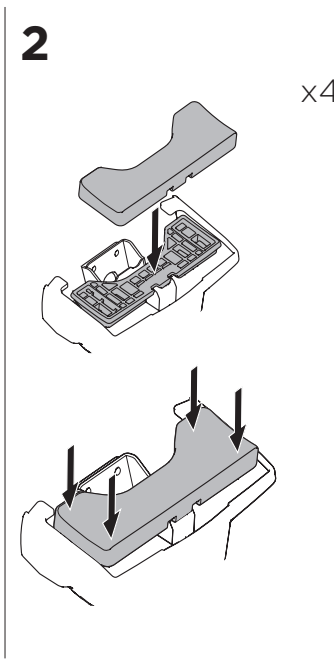

1

Kit 145367

TOYOTA Prius (XW60), 5-dr Hatchback, 23-

ISO 11154-E

Bring your life
thule.com

THULE WingBar Evo	THULE WingBar Edge	THULE WingBar	THULE SquareBar Evo	Evo X (scale)	Edge X (scale)
TOYOTA Prius (XW60), 5-dr Hatchback, 23-				44	J
THULE ProBar Evo	THULE SlideBar Evo				X (mm/inch)
TOYOTA Prius (XW60), 5-dr Hatchback, 23-				1091 mm / 42 7/8"	

THULE WingBar Evo	THULE WingBar Edge	THULE WingBar	THULE SquareBar Evo	Evo Y (scale)	Edge Y (scale)
TOYOTA Prius (XW60), 5-dr Hatchback, 23-				33,5	L
THULE ProBar Evo	THULE SlideBar Evo				Y (mm/inch)
TOYOTA Prius (XW60), 5-dr Hatchback, 23-				986 mm / 38 7/8"	

	W (mm/inch)	Z (mm/inch)
TOYOTA Prius (XW60), 5-dr Hatchback, 23-	700 mm / 27 1/2"	300 mm / 11 3/4"