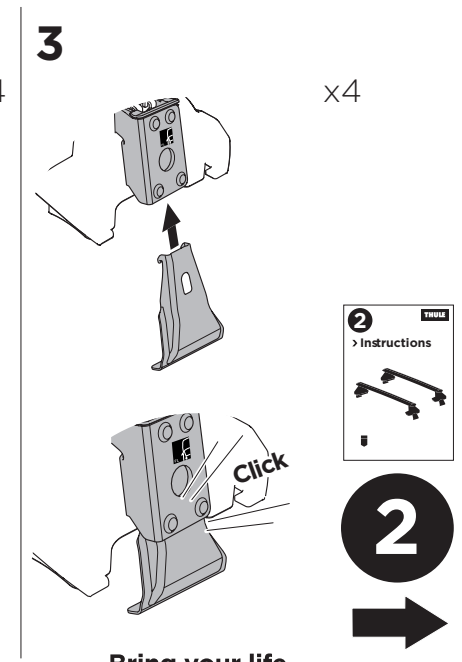

1

Kit 145367

TOYOTA Prius (XW60), 5-dr Hatchback, 23-

ISO 11154-E

Bring your life
thule.com

THULE WingBar Evo	THULE WingBar Edge	THULE WingBar	THULE SquareBar Evo	Evo X (scale)	Edge X (scale)
TOYOTA Prius (XW60), 5-dr Hatchback, 23-				44	J
THULE ProBar Evo	THULE SlideBar Evo				X (mm/inch)
TOYOTA Prius (XW60), 5-dr Hatchback, 23-				1091 mm / 42 7/8"	

THULE WingBar Evo	THULE WingBar Edge	THULE WingBar	THULE SquareBar Evo	Evo Y (scale)	Edge Y (scale)
TOYOTA Prius (XW60), 5-dr Hatchback, 23-				33,5	L
THULE ProBar Evo	THULE SlideBar Evo				Y (mm/inch)
TOYOTA Prius (XW60), 5-dr Hatchback, 23-				986 mm / 38 7/8"	