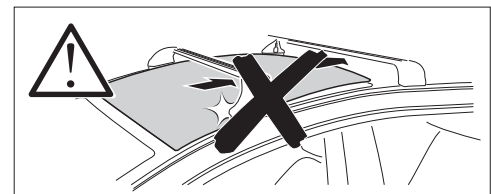

1

Kit 145367

TOYOTA Prius (XW60), 5-dr Hatchback, 23-

ISO 11154-E

Bring your life
thule.com

THULE WingBar Evo	THULE WingBar Edge	THULE WingBar	THULE SquareBar Evo	Evo X (scale)	Edge X (scale)
TOYOTA Prius (XW60), 5-dr Hatchback, 23-				44	J
THULE ProBar Evo	THULE SlideBar Evo				X (mm/inch)
TOYOTA Prius (XW60), 5-dr Hatchback, 23-				1091 mm / 42 7/8"	