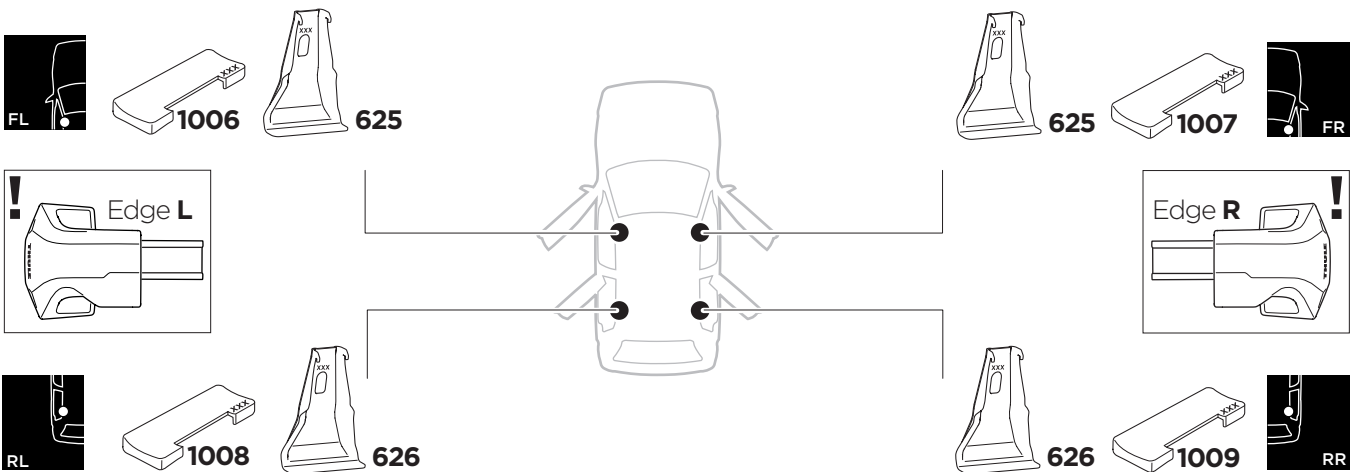

1

Kit 145367

TOYOTA Prius (XW60), 5-dr Hatchback, 23-

ISO 11154-E

Bring your life
thule.com

THULE WingBar Evo	THULE WingBar Edge	THULE WingBar	THULE SquareBar Evo	Evo X (scale)	Edge X (scale)
TOYOTA Prius (XW60), 5-dr Hatchback, 23-				44	J
THULE ProBar Evo	THULE SlideBar Evo				X (mm/inch)
TOYOTA Prius (XW60), 5-dr Hatchback, 23-				1091 mm / 42 7/8"	

THULE WingBar Evo	THULE WingBar Edge	THULE WingBar	THULE SquareBar Evo	Evo Y (scale)	Edge Y (scale)
TOYOTA Prius (XW60), 5-dr Hatchback, 23-				33,5	L
THULE ProBar Evo	THULE SlideBar Evo				Y (mm/inch)
TOYOTA Prius (XW60), 5-dr Hatchback, 23-				986 mm / 38 7/8"	

	W (mm/inch)	Z (mm/inch)
TOYOTA Prius (XW60), 5-dr Hatchback, 23-	700 mm / 27 1/2"	300 mm / 11 3/4"