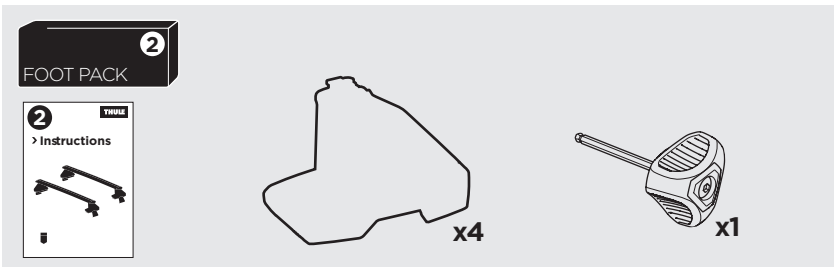

1

Kit 145367

TOYOTA Prius (XW60), 5-dr Hatchback, 23-

ISO 11154-E

Bring your life
thule.com

THULE WingBar Evo	THULE WingBar Edge	THULE WingBar	THULE SquareBar Evo	Evo X (scale)	Edge X (scale)
TOYOTA Prius (XW60), 5-dr Hatchback, 23-				44	J
THULE ProBar Evo	THULE SlideBar Evo				X (mm/inch)
TOYOTA Prius (XW60), 5-dr Hatchback, 23-				1091 mm / 42 7/8"	

THULE WingBar Evo	THULE WingBar Edge	THULE WingBar	THULE SquareBar Evo	Evo Y (scale)	Edge Y (scale)
TOYOTA Prius (XW60), 5-dr Hatchback, 23-				33,5	L
THULE ProBar Evo	THULE SlideBar Evo				Y (mm/inch)
TOYOTA Prius (XW60), 5-dr Hatchback, 23-				986 mm / 38 7/8"	

	W (mm/inch)	Z (mm/inch)
TOYOTA Prius (XW60), 5-dr Hatchback, 23-	700 mm / 27 1/2"	300 mm / 11 3/4"