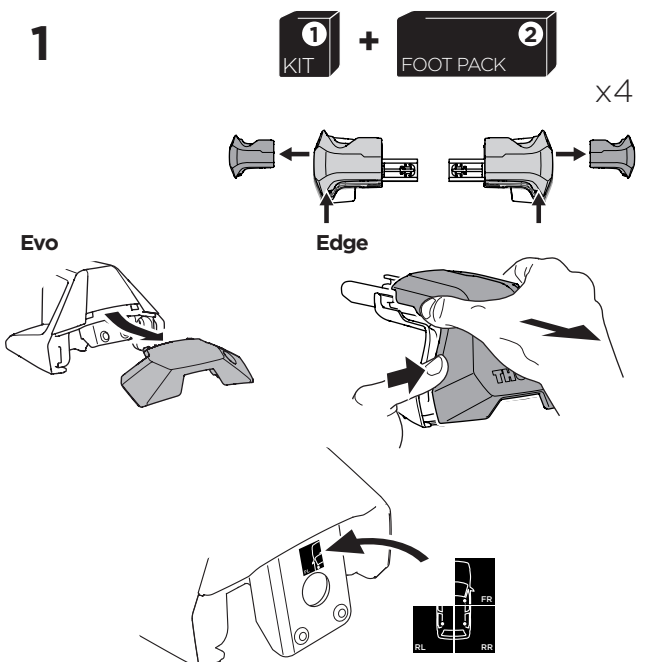

1

Kit 145367

TOYOTA Prius (XW60), 5-dr Hatchback, 23-

ISO 11154-E

Bring your life
thule.com

THULE WingBar Evo	THULE WingBar Edge	THULE WingBar	THULE SquareBar Evo	Evo X (scale)	Edge X (scale)
TOYOTA Prius (XW60), 5-dr Hatchback, 23-				44	J
THULE ProBar Evo	THULE SlideBar Evo				X (mm/inch)
TOYOTA Prius (XW60), 5-dr Hatchback, 23-				1091 mm / 42 7/8"	

THULE WingBar Evo	THULE WingBar Edge	THULE WingBar	THULE SquareBar Evo	Evo Y (scale)	Edge Y (scale)
TOYOTA Prius (XW60), 5-dr Hatchback, 23-				33,5	L
THULE ProBar Evo	THULE SlideBar Evo				Y (mm/inch)
TOYOTA Prius (XW60), 5-dr Hatchback, 23-				986 mm / 38 7/8"	

	W (mm/inch)	Z (mm/inch)
TOYOTA Prius (XW60), 5-dr Hatchback, 23-	700 mm / 27 1/2"	300 mm / 11 3/4"