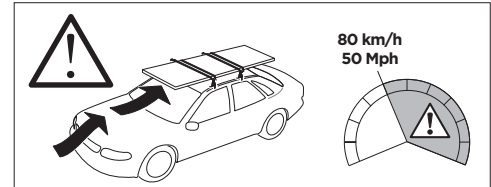

1

Kit 145367

TOYOTA Prius (XW60), 5-dr Hatchback, 23-

ISO 11154-E

Bring your life
thule.com

THULE WingBar Evo	THULE WingBar Edge	THULE WingBar	THULE SquareBar Evo	Evo X (scale)	Edge X (scale)
TOYOTA Prius (XW60), 5-dr Hatchback, 23-				44	J
THULE ProBar Evo	THULE SlideBar Evo				X (mm/inch)
TOYOTA Prius (XW60), 5-dr Hatchback, 23-				1091 mm / 42 7/8"	