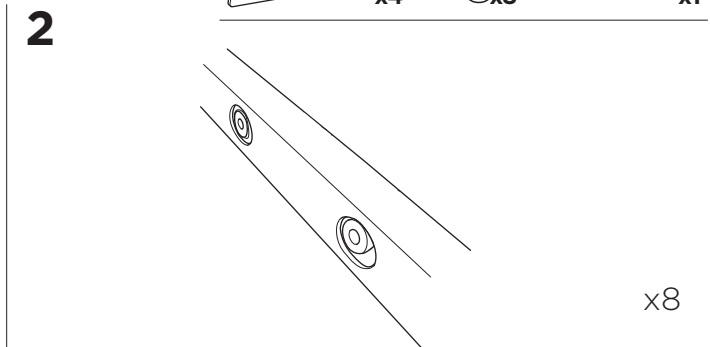

1

Kit 186171

CHEVROLET Bolt EUV, 5-dr Hatchback, 22-23

ISO 11154-E

This kit is only for vehicles with flush railing.

1
KIT + **2**
FOOT PACK

1

Evo

Edge

2

3

B

4

5

2 THULE

> Instructions