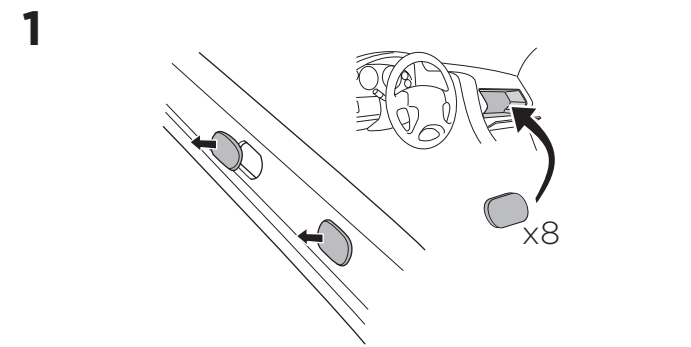

1

Kit 186171

CHEVROLET Bolt EUV, 5-dr Hatchback, 22-23

ISO 11154-E

This kit is only for vehicles with flush railing.

1
KIT + **2**
FOOT PACK

1

Evo

Edge

2

3

B

4

5

2 THULE

> Instructions