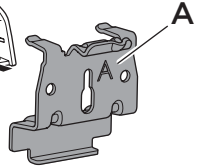

1

Kit 186171

CHEVROLET Bolt EUV, 5-dr Hatchback, 22-23

ISO 11154-E

This kit is only for vehicles with flush railing.

1
KIT + **2**
FOOT PACK

1

Evo

Edge

2

3

B

4

5

2 THULE

> Instructions