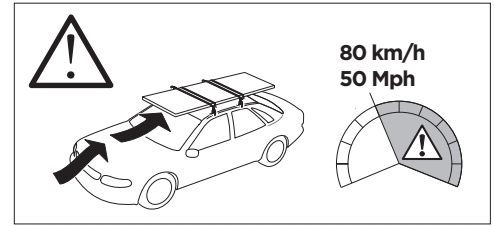

1

Kit 186171

CHEVROLET Bolt EUV, 5-dr Hatchback, 22-23

ISO 11154-E

This kit is only for vehicles with flush railing.

1
KIT + **2**
FOOT PACK

1

Evo