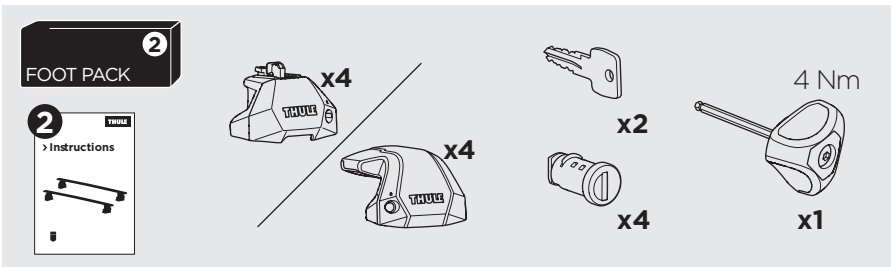

1

Kit 186171

CHEVROLET Bolt EUV, 5-dr Hatchback, 22-23

ISO 11154-E

This kit is only for vehicles with flush railing.

1
KIT + **2**
FOOT PACK

1

Evo

Edge

2

3

B

4

5

2 THULE

> Instructions