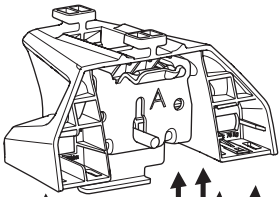

1

Kit 186171

CHEVROLET Bolt EUV, 5-dr Hatchback, 22-23

ISO 11154-E

This kit is only for vehicles with flush railing.

1
KIT + **2**
FOOT PACK

1

Evo

Edge

2

3

B

4

5

2 THULE

> Instructions