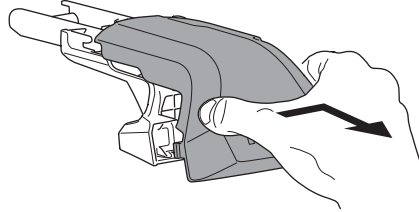

1
KIT + **2**
FOOT PACK

1

Evo

Edge

2

3

B

4

5

2 THULE

> Instructions

2