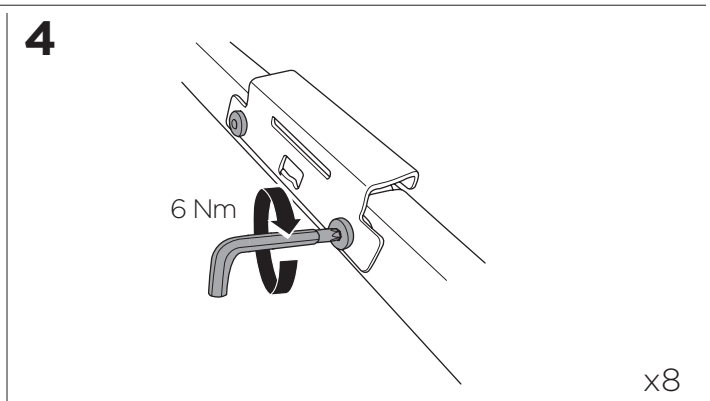

1

Kit 186171

CHEVROLET Bolt EUV, 5-dr Hatchback, 22-23

ISO 11154-E

This kit is only for vehicles with flush railing.

1
KIT + **2**
FOOT PACK

1

Evo

Edge

2

3

B

4

5

2 THULE

> Instructions