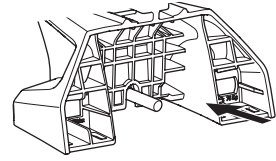

1

Kit 186171

CHEVROLET Bolt EUV, 5-dr Hatchback, 22-23

ISO 11154-E

This kit is only for vehicles with flush railing.

1
KIT + **2**
FOOT PACK

1

Evo

Edge

2

3

B

4

5

2 THULE

> Instructions