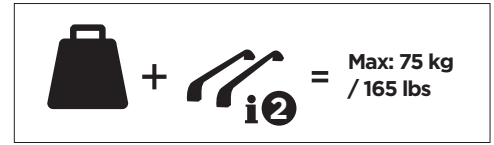

1

Kit 186171

CHEVROLET Bolt EUV, 5-dr Hatchback, 22-23

ISO 11154-E

This kit is only for vehicles with flush railing.

1
KIT + **2**
FOOT PACK

1

Evo