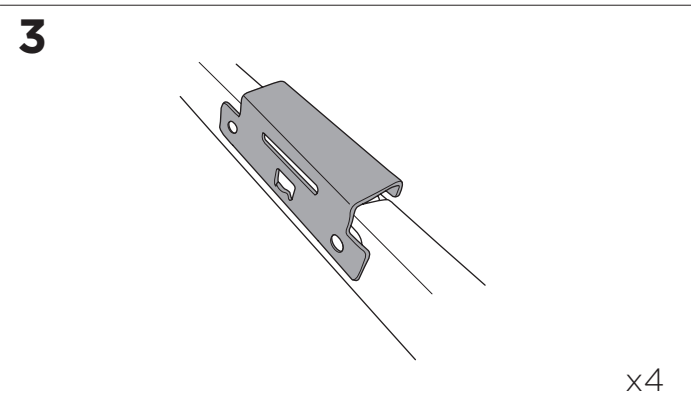

1

Kit 186171

CHEVROLET Bolt EUV, 5-dr Hatchback, 22-23

ISO 11154-E

This kit is only for vehicles with flush railing.

1
KIT + **2**
FOOT PACK

1

Evo

Edge

2

3

B

4

5

2 THULE

> Instructions