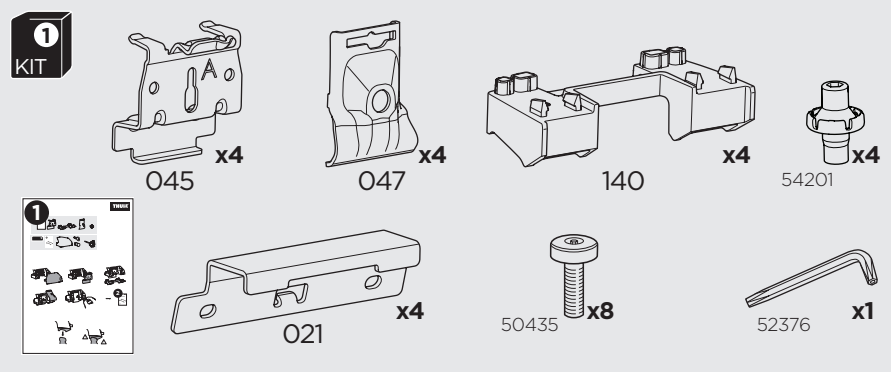

1

Kit 186171

CHEVROLET Bolt EUV, 5-dr Hatchback, 22-23

ISO 11154-E

This kit is only for vehicles with flush railing.

1
KIT + **2**
FOOT PACK

1

Evo

Edge

2

3

B

4

5

2 THULE

> Instructions