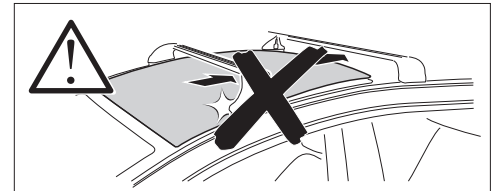

1

Kit 186171

CHEVROLET Bolt EUV, 5-dr Hatchback, 22-23

ISO 11154-E

This kit is only for vehicles with flush railing.

1
KIT + **2**
FOOT PACK

1

Evo