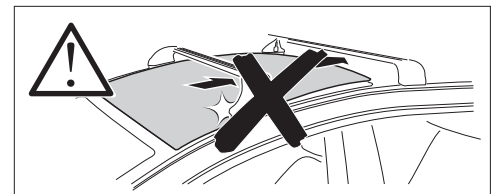

1

Kit 186163

HAVAL Jolion, 5-dr SUV, 21-

ISO 11154-E

This kit is only for vehicles with flush railing.

1 KIT
Safety

1

O80 x4

133 x4

O79 x4

Spare Part 54201 x4

+ = Max: 75 kg / 165 lbs

Max 130 km/h / 80 Mph

2 FOOT PACK

2

> Instructions

4 Nm x1

80 km/h / 50 Mph