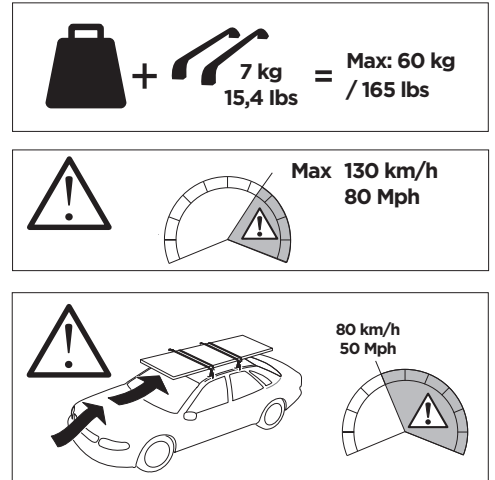

1

Kit 187111

SUBARU Crosstrek (GT), 5-dr SUV, 18-23
 SUBARU Impreza (GT), 5-dr Hatchback, 17-23
 SUBARU XV (GT), 5-dr SUV, 17-22

ISO 11154-E

This kit is only for vehicles with fixpoint mounting.

3

4

5