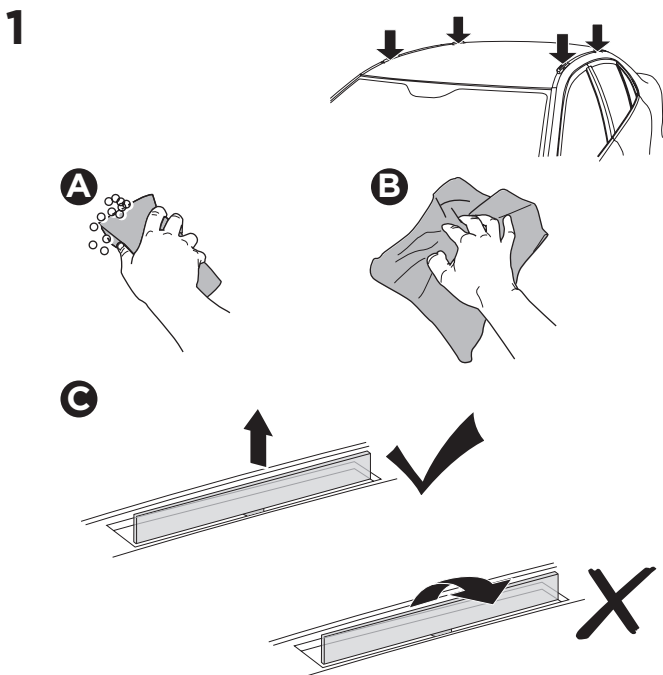

1

Kit 187111

SUBARU Crosstrek (GT), 5-dr SUV, 18-23
 SUBARU Impreza (GT), 5-dr Hatchback, 17-23
 SUBARU XV (GT), 5-dr SUV, 17-22

ISO 11154-E

This kit is only for vehicles with fixpoint mounting.

3

4

5