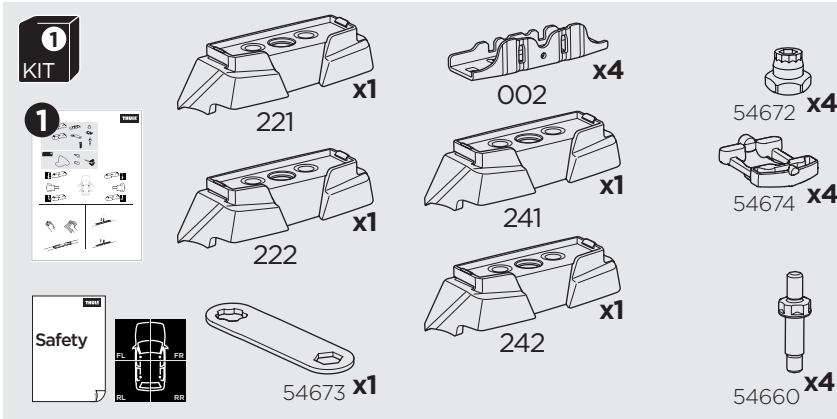

1

Kit 187111

SUBARU Crosstrek (GT), 5-dr SUV, 18-23
 SUBARU Impreza (GT), 5-dr Hatchback, 17-23
 SUBARU XV (GT), 5-dr SUV, 17-22

ISO 11154-E

This kit is only for vehicles with fixpoint mounting.

3

4

5