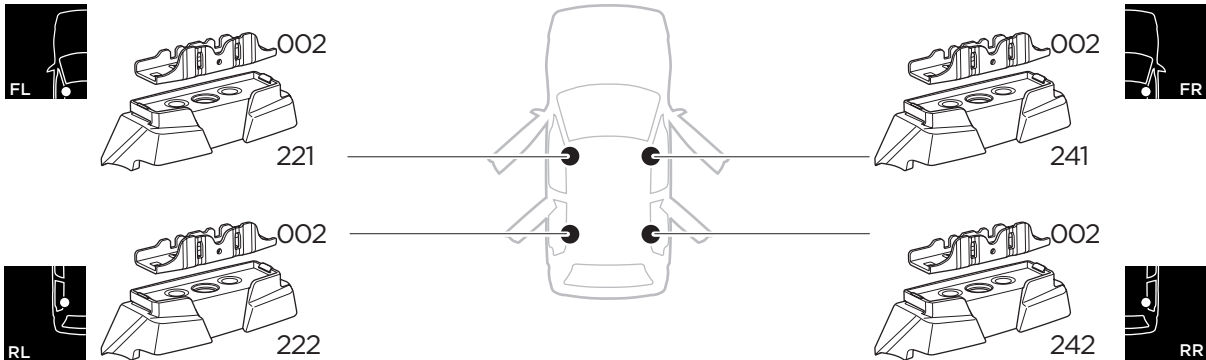

1

Kit 187111

SUBARU Crosstrek (GT), 5-dr SUV, 18-23
 SUBARU Impreza (GT), 5-dr Hatchback, 17-23
 SUBARU XV (GT), 5-dr SUV, 17-22

ISO 11154-E

This kit is only for vehicles with fixpoint mounting.

3

4

5