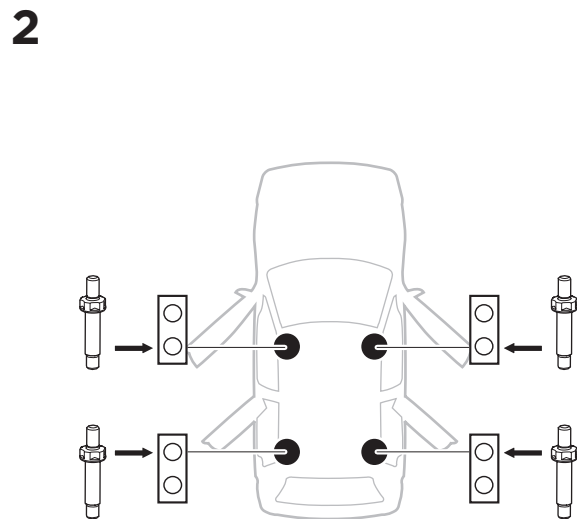

1

Kit 187111

SUBARU Crosstrek (GT), 5-dr SUV, 18-23
 SUBARU Impreza (GT), 5-dr Hatchback, 17-23
 SUBARU XV (GT), 5-dr SUV, 17-22

ISO 11154-E

This kit is only for vehicles with fixpoint mounting.

3

4

5