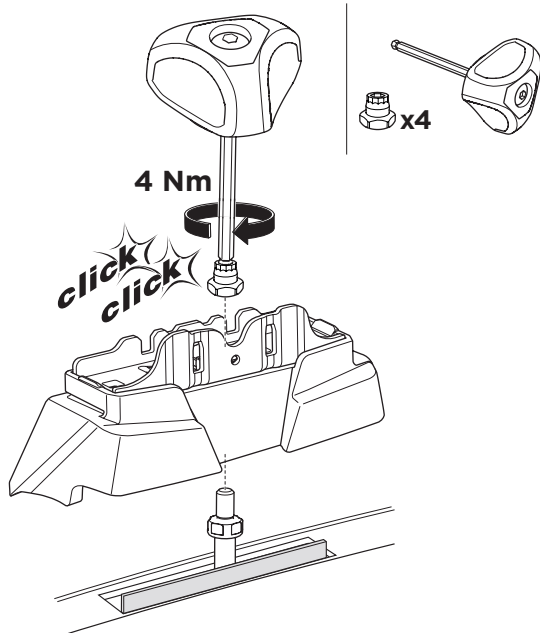

1

Kit 187111

SUBARU Crosstrek (GT), 5-dr SUV, 18-23
 SUBARU Impreza (GT), 5-dr Hatchback, 17-23
 SUBARU XV (GT), 5-dr SUV, 17-22

ISO 11154-E

This kit is only for vehicles with fixpoint mounting.

3

4

5