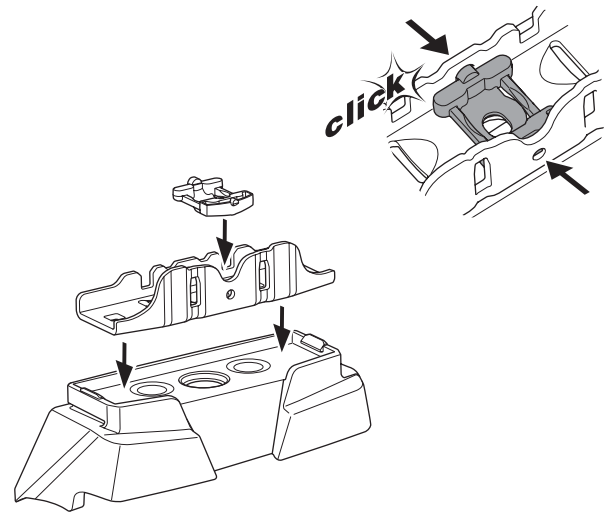

1

Kit 187111

SUBARU Crosstrek (GT), 5-dr SUV, 18-23
 SUBARU Impreza (GT), 5-dr Hatchback, 17-23
 SUBARU XV (GT), 5-dr SUV, 17-22

ISO 11154-E

This kit is only for vehicles with fixpoint mounting.

3

4

5