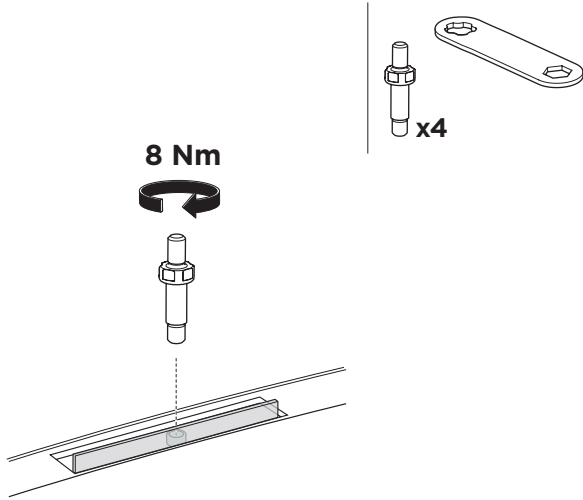

1

Kit 187111

SUBARU Crosstrek (GT), 5-dr SUV, 18-23
 SUBARU Impreza (GT), 5-dr Hatchback, 17-23
 SUBARU XV (GT), 5-dr SUV, 17-22

ISO 11154-E

This kit is only for vehicles with fixpoint mounting.

3

4

5