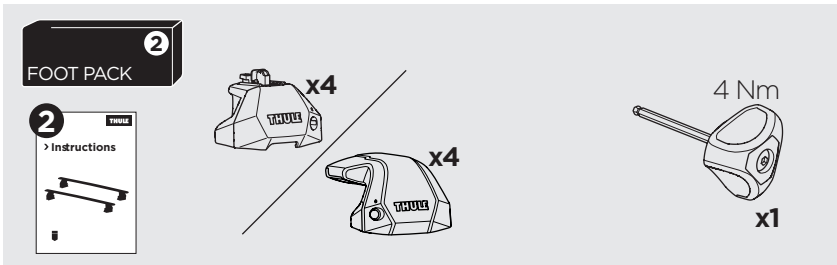

1

Kit 187111

SUBARU Crosstrek (GT), 5-dr SUV, 18-23
 SUBARU Impreza (GT), 5-dr Hatchback, 17-23
 SUBARU XV (GT), 5-dr SUV, 17-22

ISO 11154-E

This kit is only for vehicles with fixpoint mounting.

3

4

5